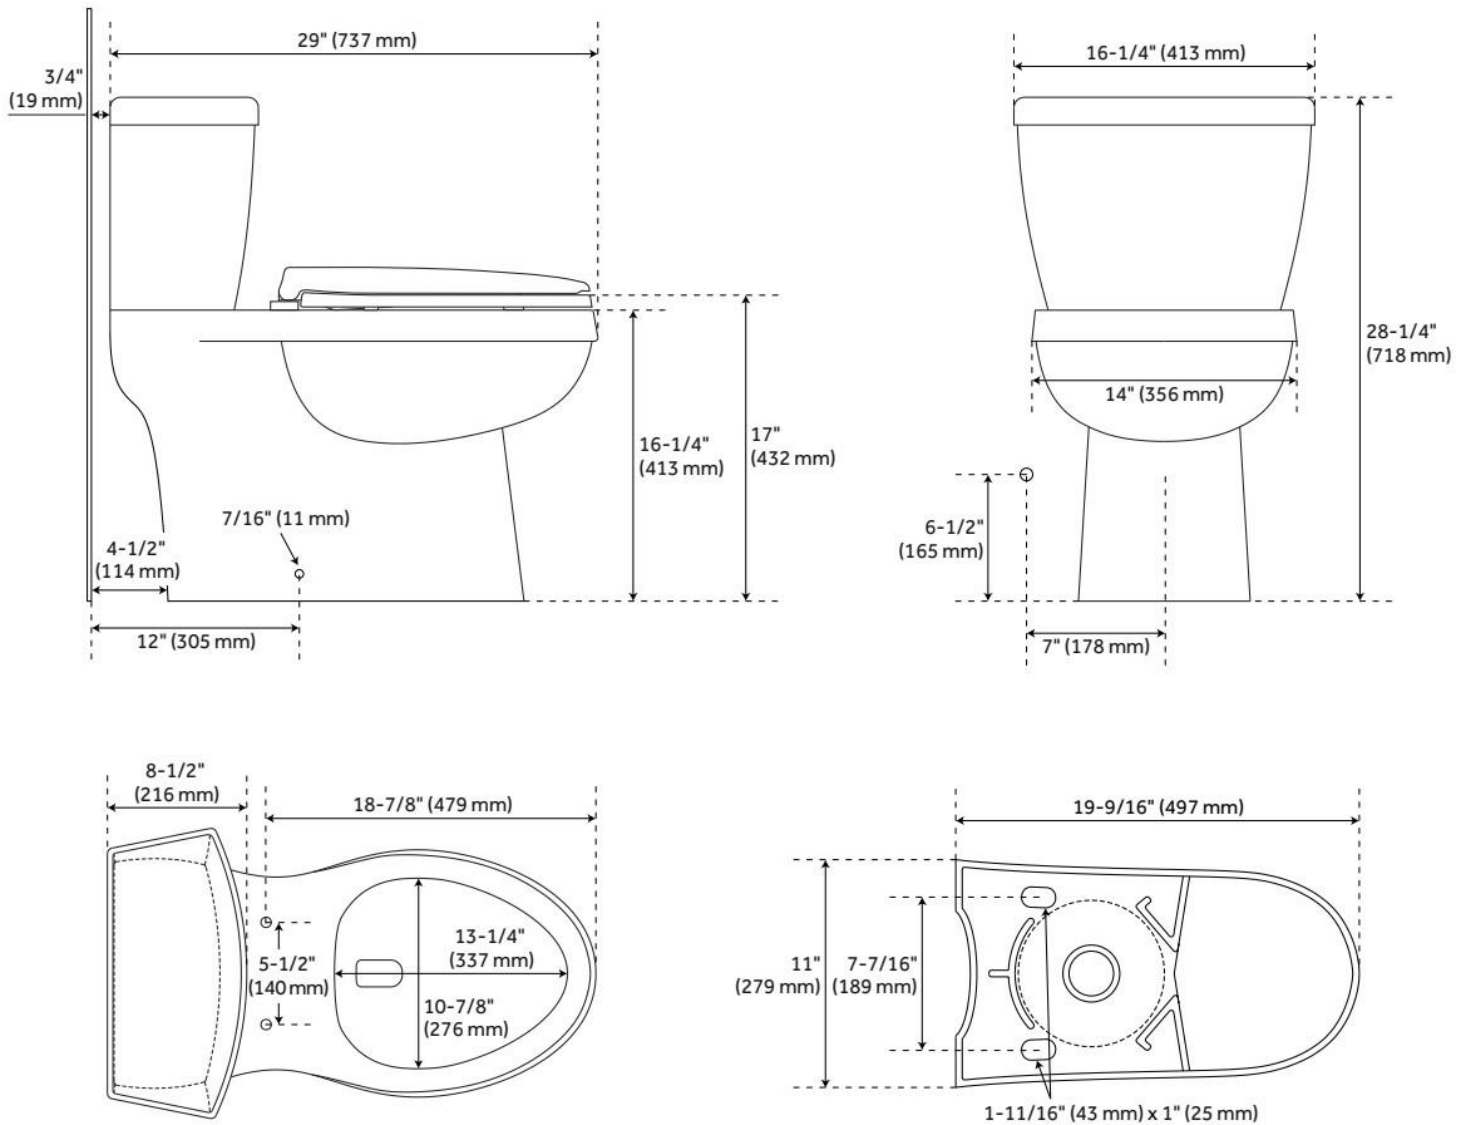

BRINSTEAD ONE-PIECE ELONGATED SKIRTED TOILET

SKU: 953868

Code: SHBS241S, SH429

FEATURES

Material: Porcelain
Product Finish: White
Toilet Style: 1-Piece
Flush Handle Location: Left
Bowl Height: 16-1/4"
Bowl Shape: Elongated
Rough-in: 12"
Gallons Per Flush: 1.28 GPF (4.8 LPF)
Flush Type: Gravity
Flush Valve Size: 3"
Trapway Diameter: 2"
Seat Included: Yes
Water Spot: 7-1/2" x 5"

Optional Accessory: SH429ZBN, SH429ZCP, SH429ZMB,
SH429ZPN, SH429ZBG

ASME A112.19.2/CSA B45.1, ICC/ANSI A117.1, CEC Listed, WaterSense by IAPMO, Massachusetts Accepted, LISTED
ID: SHBS241S.XX

ADDITIONAL FEATURES

- Skirted bowl with concealed trapway.
- High efficiency toilet uses 20% less water than standard toilets.

REVISED 1/29/2025

BRINSTEAD ONE-PIECE ELONGATED SKIRTED TOILET

SKU: 953868

Code: SHBS241S, SH429

REVISED 1/29/2025