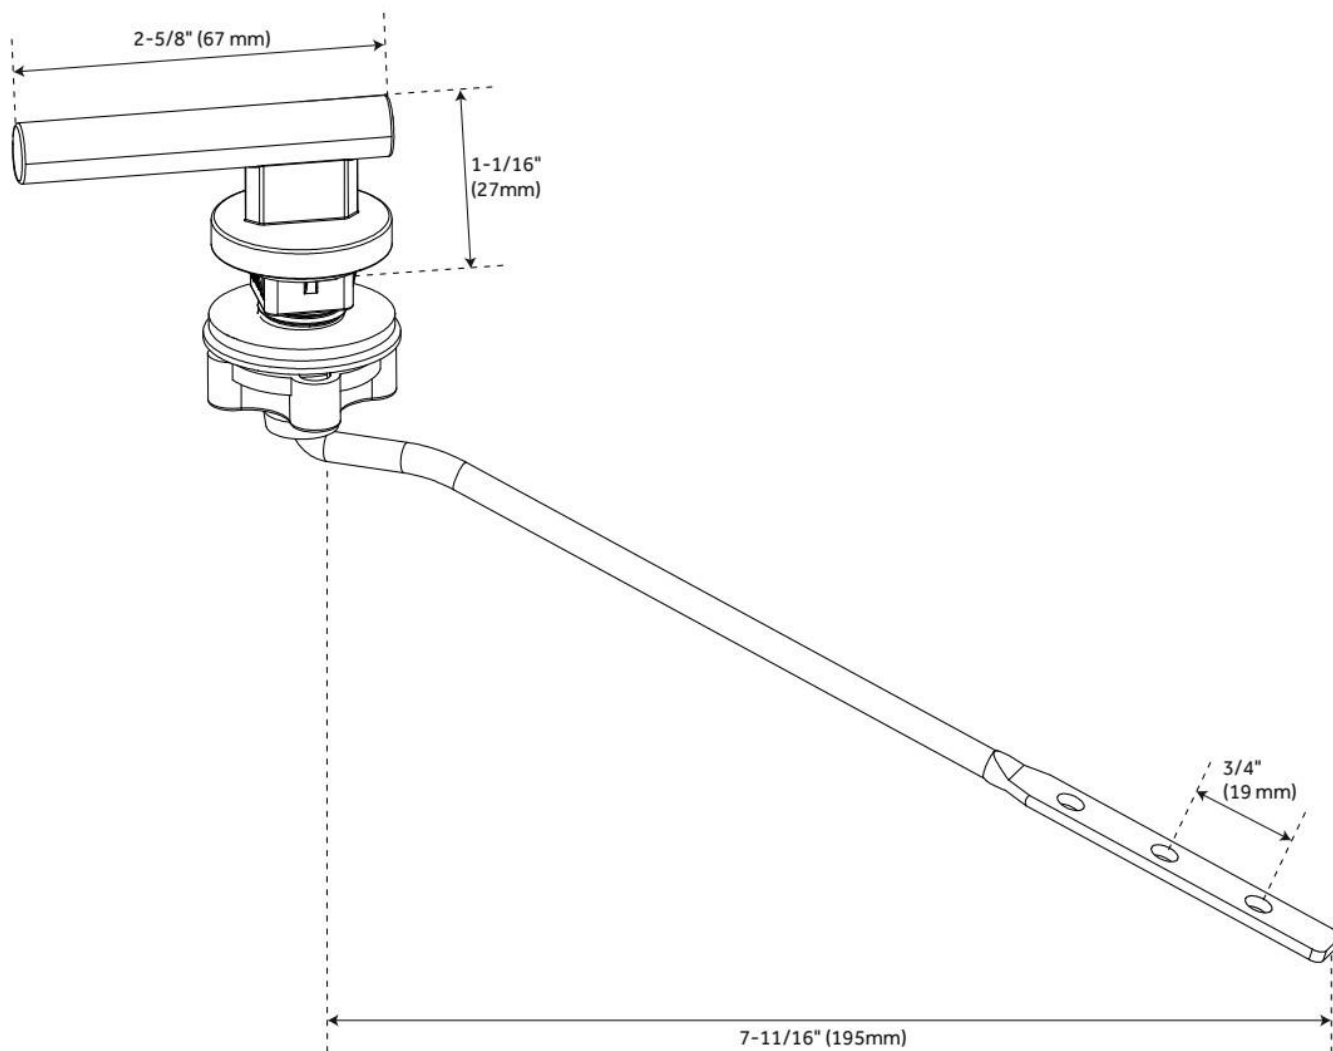

BRINSTEAD ONE-PIECE ELONGATED SKIRTED TOILET

SKU: 953868

Code: SHBS241S, SH429

FEATURES

Material: Porcelain
Product Finish: White
Toilet Style: 1-Piece
Flush Handle Location: Left
Bowl Height: 16-1/4"
Bowl Shape: Elongated
Rough-in: 12"
Gallons Per Flush: 1.28 GPF (4.8 LPF)
Flush Type: Gravity
Flush Valve Size: 3"
Trapway Diameter: 2"
Seat Included: Yes
Water Spot: 7-1/2" x 5"

- Skirted bowl with concealed trapway.
- High efficiency toilet uses 20% less water than standard toilets.

REVISED 7/15/2024

BRINSTEAD ONE-PIECE ELONGATED SKIRTED TOILET

SKU: 953868

Code: SHBS241S, SH429

REVISED 7/15/2024

EDENTON TOILET TANK HANDLE

SKU: 951180
Code: SH429

FEATURES

Material: Brass

ADDITIONAL FEATURES

- Fits most front mount conventional toilet tanks.
- Solid brass construction trip lever and a zinc handle.
- Handle Length: 2-5/8"
- Handle Depth: 1-1/16"
- Interior Lever Length: 7-11/16"

REVISED 7/1/2024

EDENTON TOILET TANK HANDLE

SKU: 951180

Code: SH429

REVISED 7/1/2024