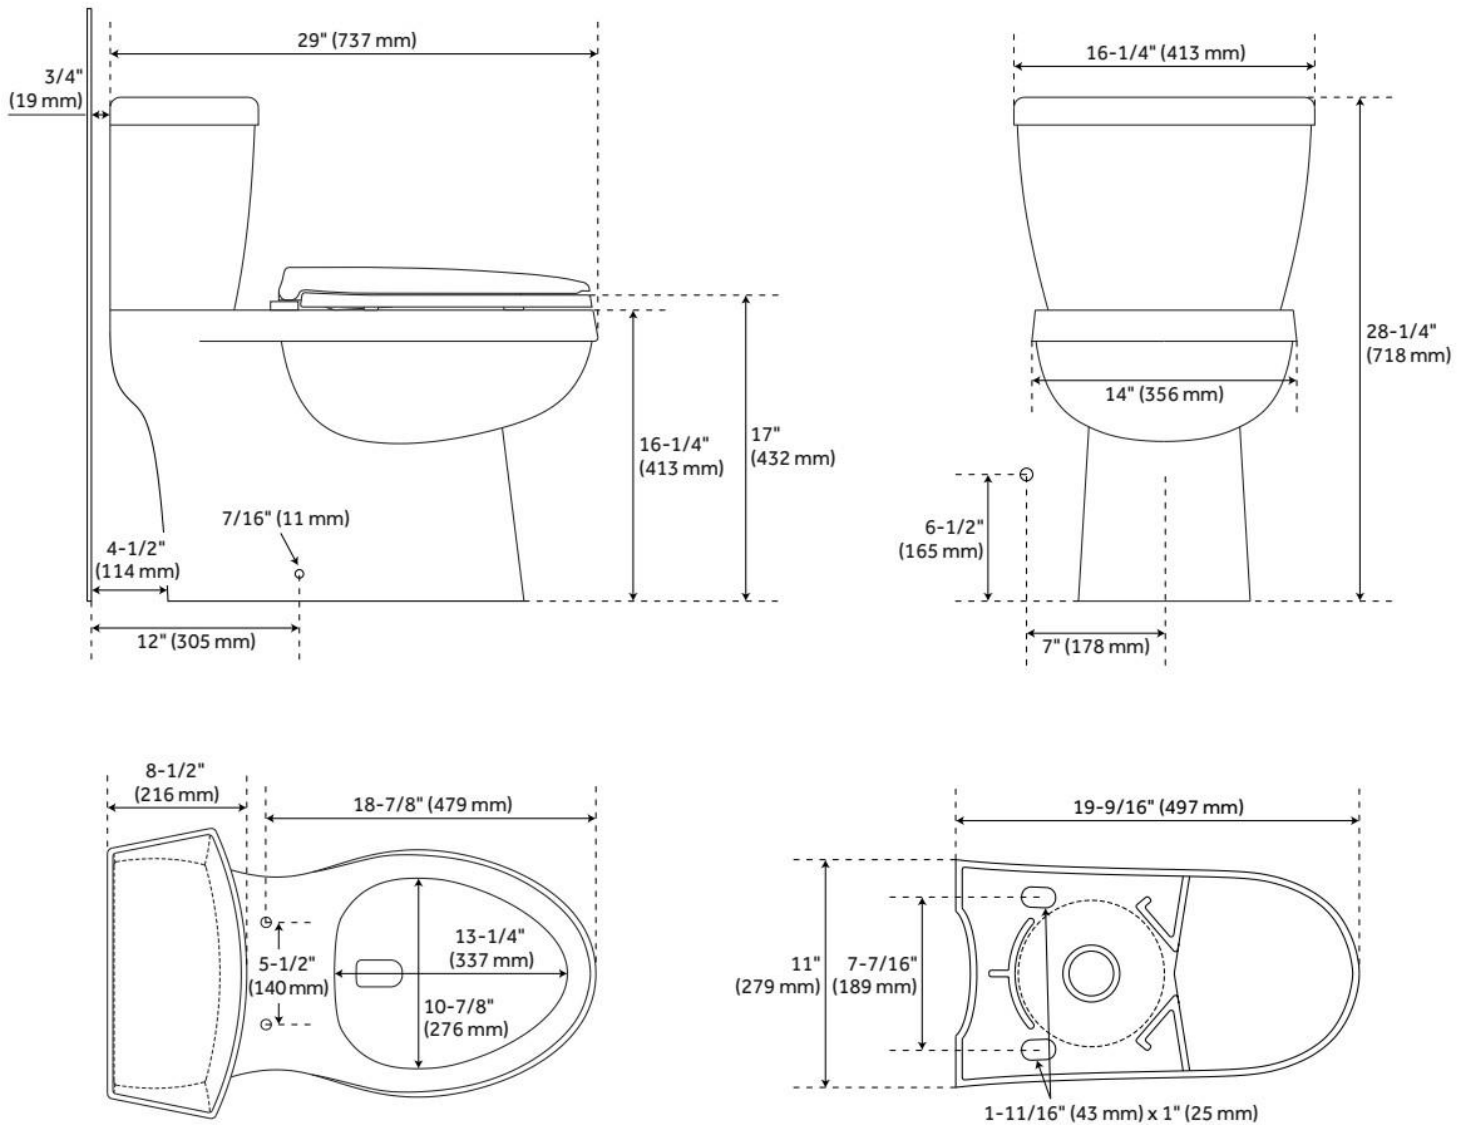

BRINSTEAD ONE-PIECE ELONGATED SKIRTED TOILET

SKU: 953868

Code: SHBS241S, SH429

FEATURES

Material: Porcelain
Product Finish: White
Toilet Style: 1-Piece
Flush Handle Location: Left
Bowl Height: 16-1/4"
Bowl Shape: Elongated
Rough-in: 12"
Gallons Per Flush: 1.28 GPF (4.8 LPF)
Flush Type: Gravity
Flush Valve Size: 3"
Trapway Diameter: 2"
Seat Included: Yes
Water Spot: 7-1/2" x 5"

Optional Accessory: SH429ZBN, SH429ZCP, SH429ZMB,
SH429ZPN, SH429ZBG

ASME A112.19.2/CSA B45.1, ICC/ANSI A117.1, CEC Listed, WaterSense by IAPMO, Massachusetts Accepted,
LISTED ID: SHBS241S.XX

ADDITIONAL FEATURES

- Skirted bowl with concealed trapway.
- High efficiency toilet uses 20% less water than standard toilets.

REVISED 7/15/2024

BRINSTEAD ONE-PIECE ELONGATED SKIRTED TOILET

SKU: 953868

Code: SHBS241S, SH429

REVISED 7/15/2024

EDENTON TOILET TANK HANDLE

SKU: 951180
Code: SH429

FEATURES

Material: Brass

ADDITIONAL FEATURES

- Fits most front mount conventional toilet tanks.
- Solid brass construction trip lever and a zinc handle.
- Handle Length: 2-5/8"
- Handle Depth: 1-1/16"
- Interior Lever Length: 7-11/16"