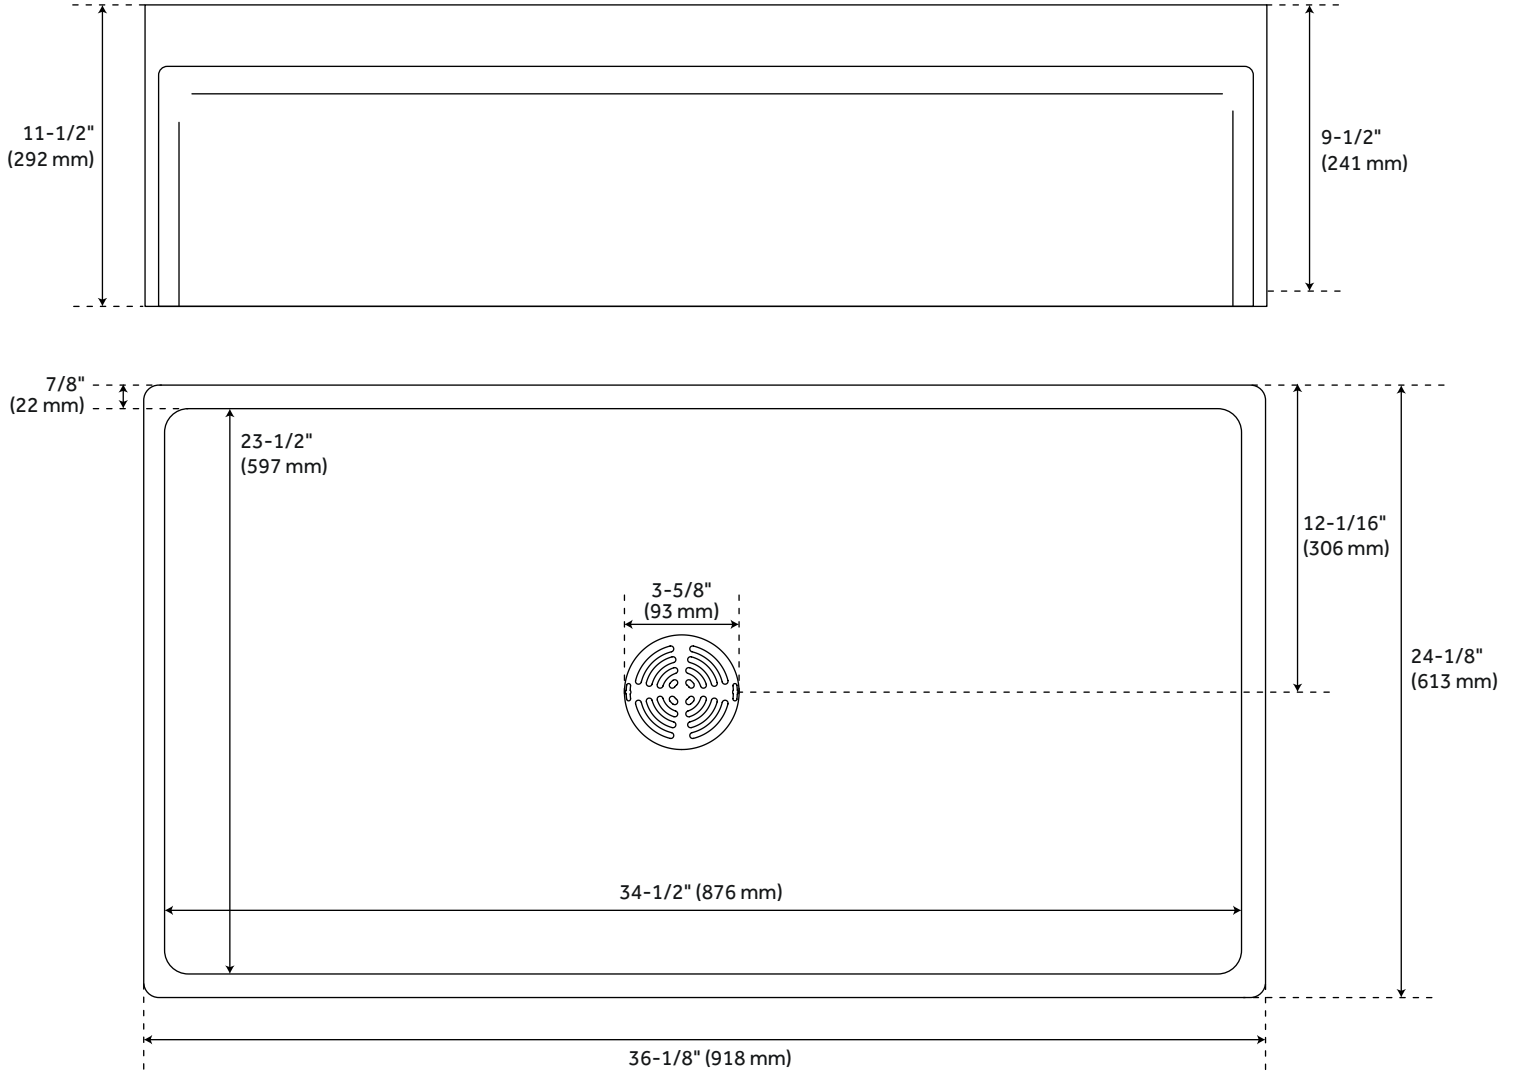

36" LINWALD DOG WASHING STATION

SKU: 953878

Code: SH484622, SH484623

FEATURES

- Length: 36-1/8"
- Width: 24-1/8"
- Height: 11-1/2"
- Sink Shape: Rectangle
- Number of Basins: 1
- Basin Length: 34-1/2"
- Basin Width: 23-1/2"
- Basin Depth: 9-1/2"
- Rim Thickness: 7/8"
- Fits Drain Hole Size: 3-5/8"
- Exterior Treatment: Smooth
- Interior Treatment: Smooth
- Drain Included: Yes
- Faucet Included: No
- Sink Material: Composite, Stainless Steel

CSA B45.5/IAPMO Z124
LISTED ID: SH129908WH

REVISED 7/6/2023

36" LINWALD DOG WASHING STATION

SKU: 953878

Code: SH484622, SH484623

ADDITIONAL FEATURES

- All dimensions are ($\pm 1/2$ ").

REVISED 7/6/2023

36" LINWALD DOG WASHING STATION

All dimensions and specifications are nominal and may vary. Use actual products for accuracy in critical situations.