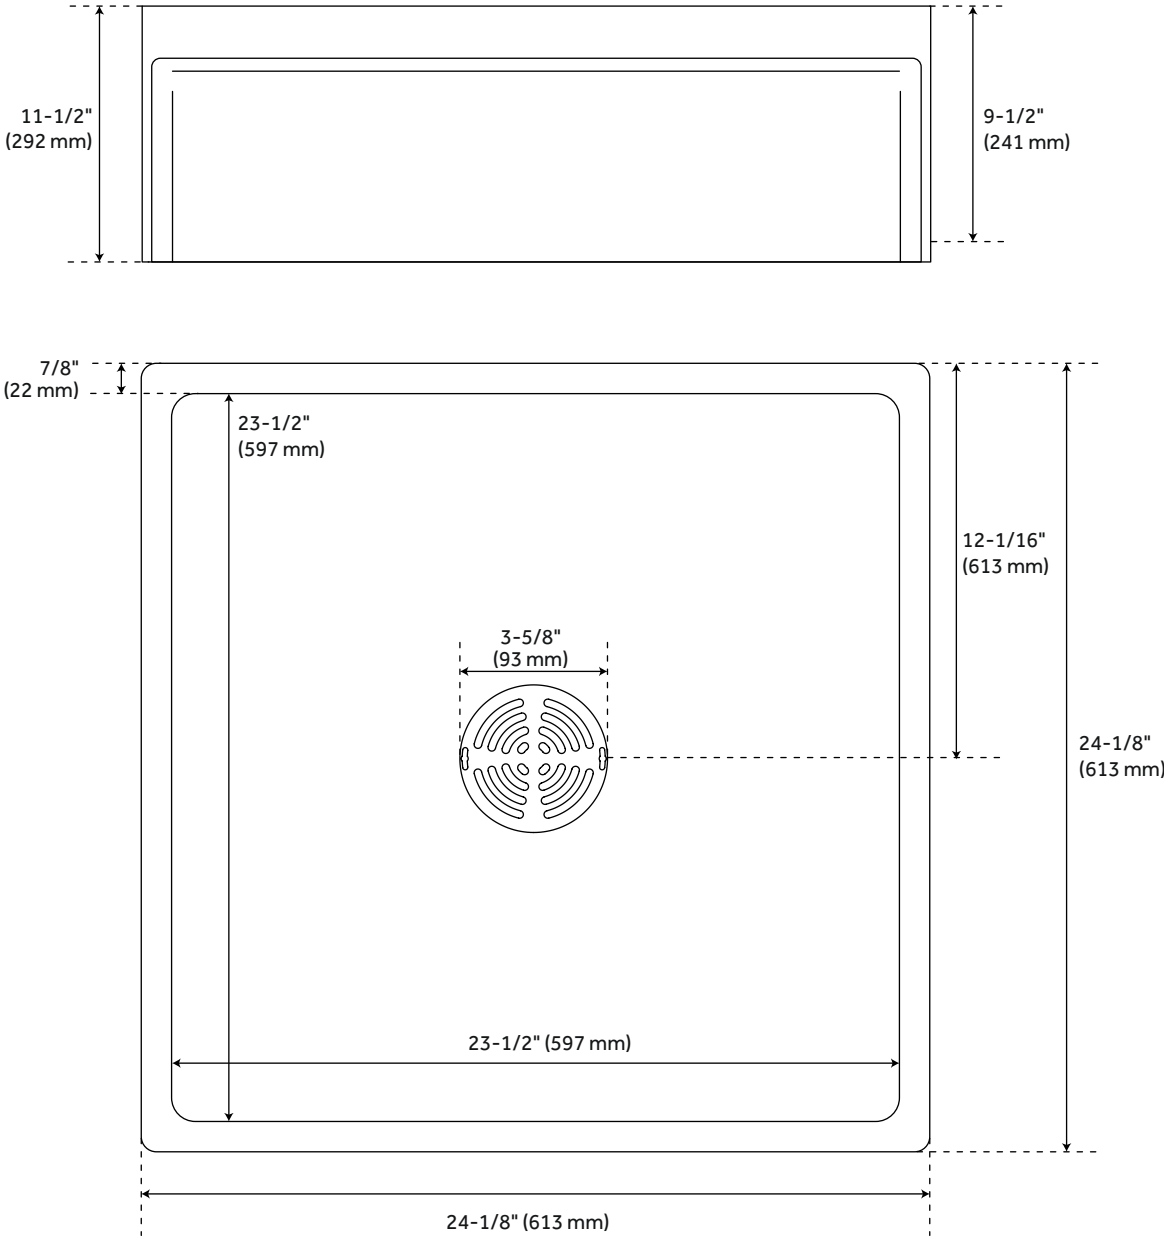

## FEATURES

- Length: 24-1/8"
- Width: 24-1/8"
- Height: 11-1/2"
- Sink Shape: Rectangle
- Number of Basins: 1
- Basin Length: 23-1/2"
- Basin Width: 23-1/2"
- Basin Depth: 9-1/2"
- Rim Thickness: 7/8"
- Fits Drain Hole Size: 3-5/8"
- Exterior Treatment: Smooth
- Interior Treatment: Smooth
- Drain Included: Yes
- Faucet Included: No
- Sink Material: Composite, Stainless Steel

## ADDITIONAL FEATURES

- All dimensions are ( $\pm 1/2$ ").

REVISED 7/7/2023

# 24" LINWALD DOG WASHING STATION

All dimensions and specifications are nominal and may vary. Use actual products for accuracy in critical situations.