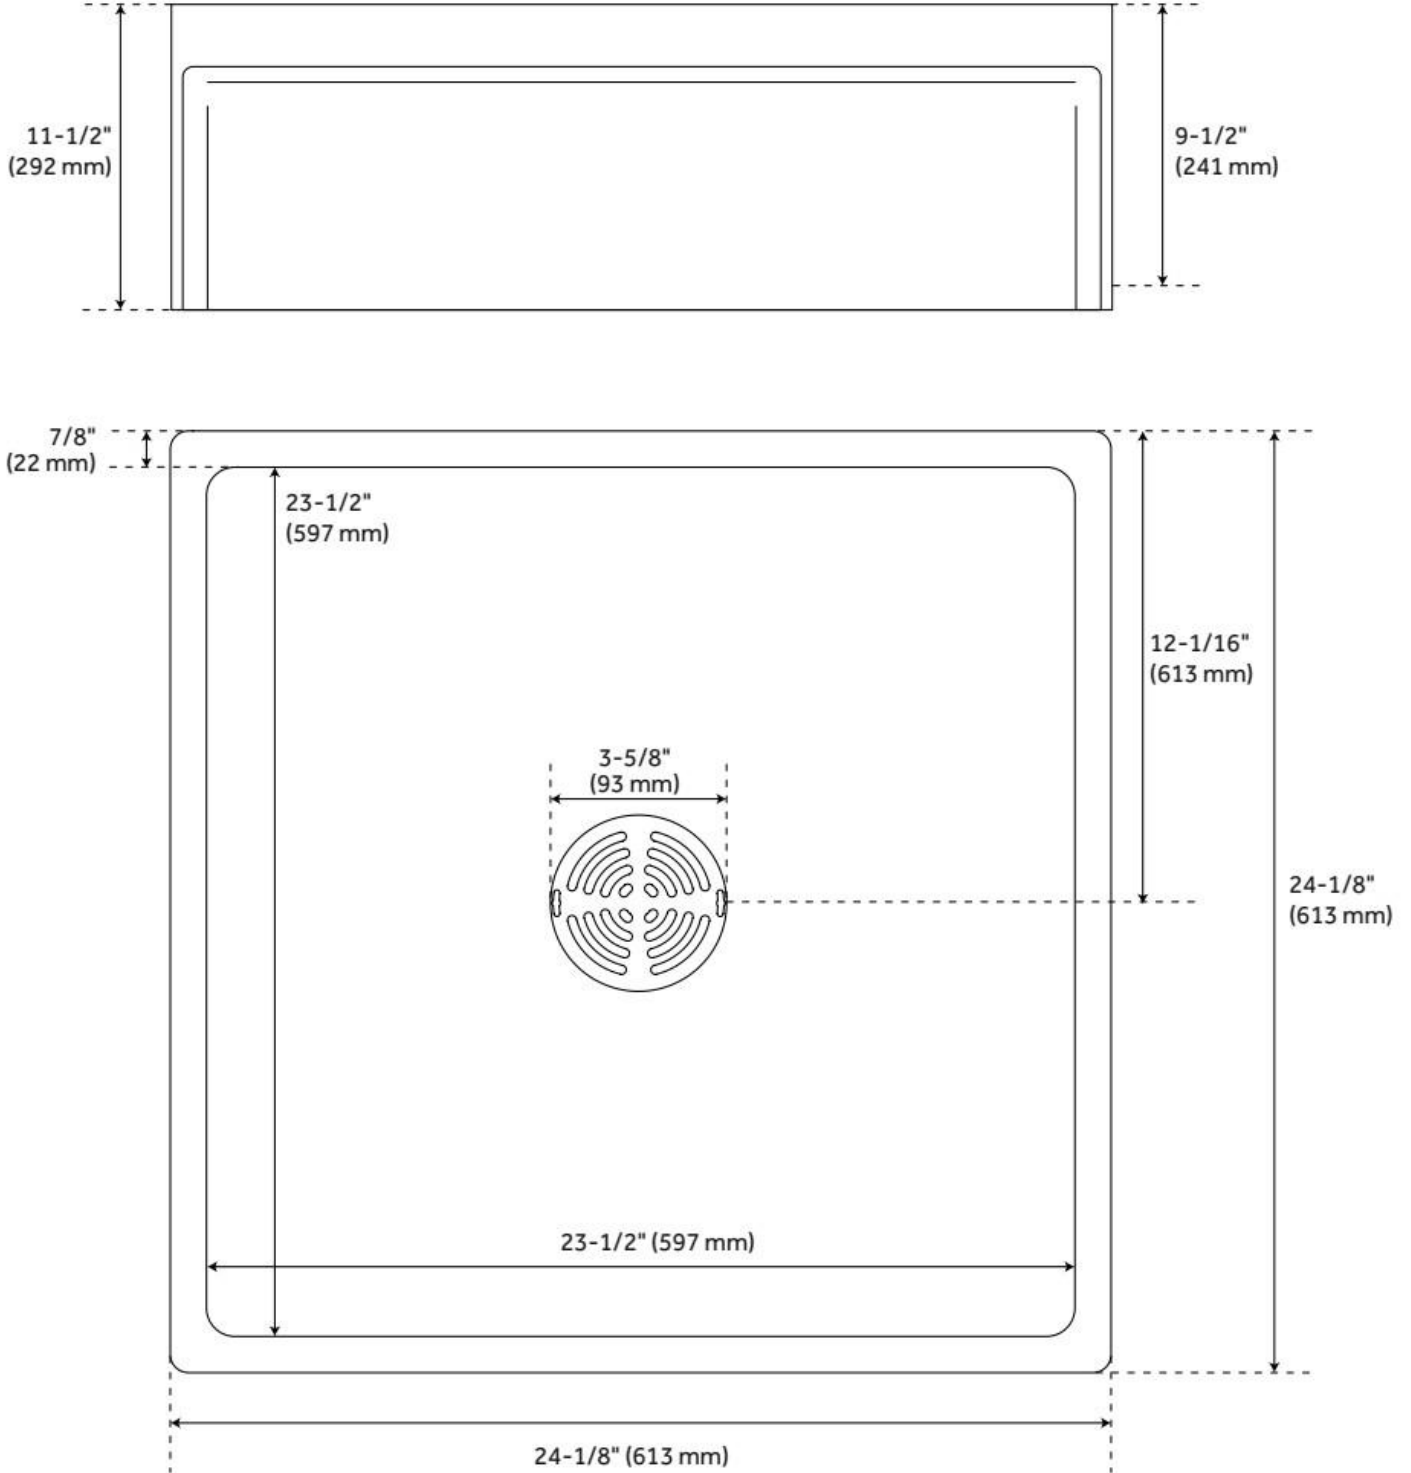

24" LINWALD DOG WASHING STATION

SKU: 953879

Code: SH484625, SH484626, SH129909

FEATURES

Material: Composite, Stainless Steel

Product Finish: White

Installation Type: Freestanding

Shape: Rectangle

Drain Placement: Center

Fits Drain Hole Size: 3-5/8"

Faucet Centers: No Faucet Hole

Overflow Hole: No

Mounting Hardware Included: No

CSA B45.5/IAPMO Z124, Massachusetts Accepted, LISTED ID: SH129909WH

ADDITIONAL FEATURES

- All dimensions are ($\pm 1/2$ ").

REVISED 7/12/2024

24" LINWALD DOG WASHING STATION

SKU: 953879

Code: SH484625, SH484626, SH129909

REVISED 7/12/2024