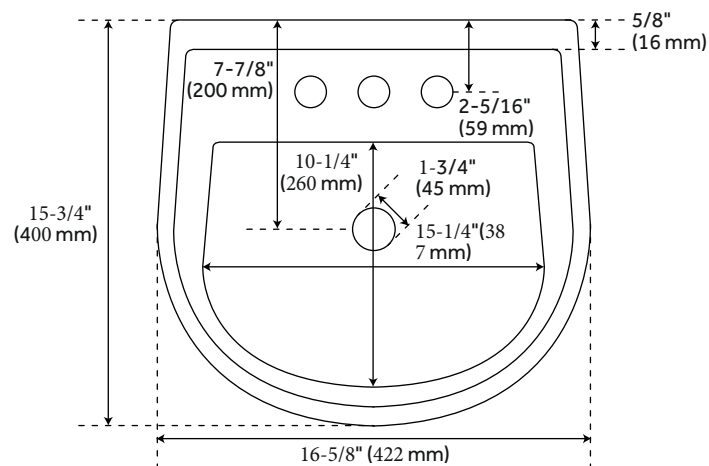

## FEATURES

Installation Type: Pedestal  
Product Finish: White  
Length: 16-5/8"  
Width: 15-3/4"  
Height: 34"  
Mounting Hardware Included: Yes  
Sink Shape: Irregular  
Number of Basins: 1  
Sink Installation: Pedestal  
Product Color: White  
Overflow Hole: Yes  
Basin Length: 15-1/4"  
Basin Width: 10-1/4"  
Basin Depth: 4-5/8"  
Water Depth To Overflow:  
3-1/4"  
Rim Thickness: 5/8"  
Fits Drain Hole Size: 1-3/4"  
Exterior Treatment: Smooth  
Interior Treatment: Smooth  
Drain Included: No  
Faucet Included: No  
Sink Material: Porcelain  
Weight: 46

## ADDITIONAL FEATURES

- Mounting hardware included.
- Rear overflow.

REVISED 2/5/2024

# LANKEN MINI PORCELAIN WALL MOUNT SINK - SINGLE-HOLE - WHITE

All dimensions and specifications are nominal and may vary. Use actual products for accuracy in critical situations.

# LANKEN MINI PORCELAIN WALL MOUNT SINK - 4" CENTERS - WHITE

All dimensions and specifications are nominal and may vary. Use actual products for accuracy in critical situations.