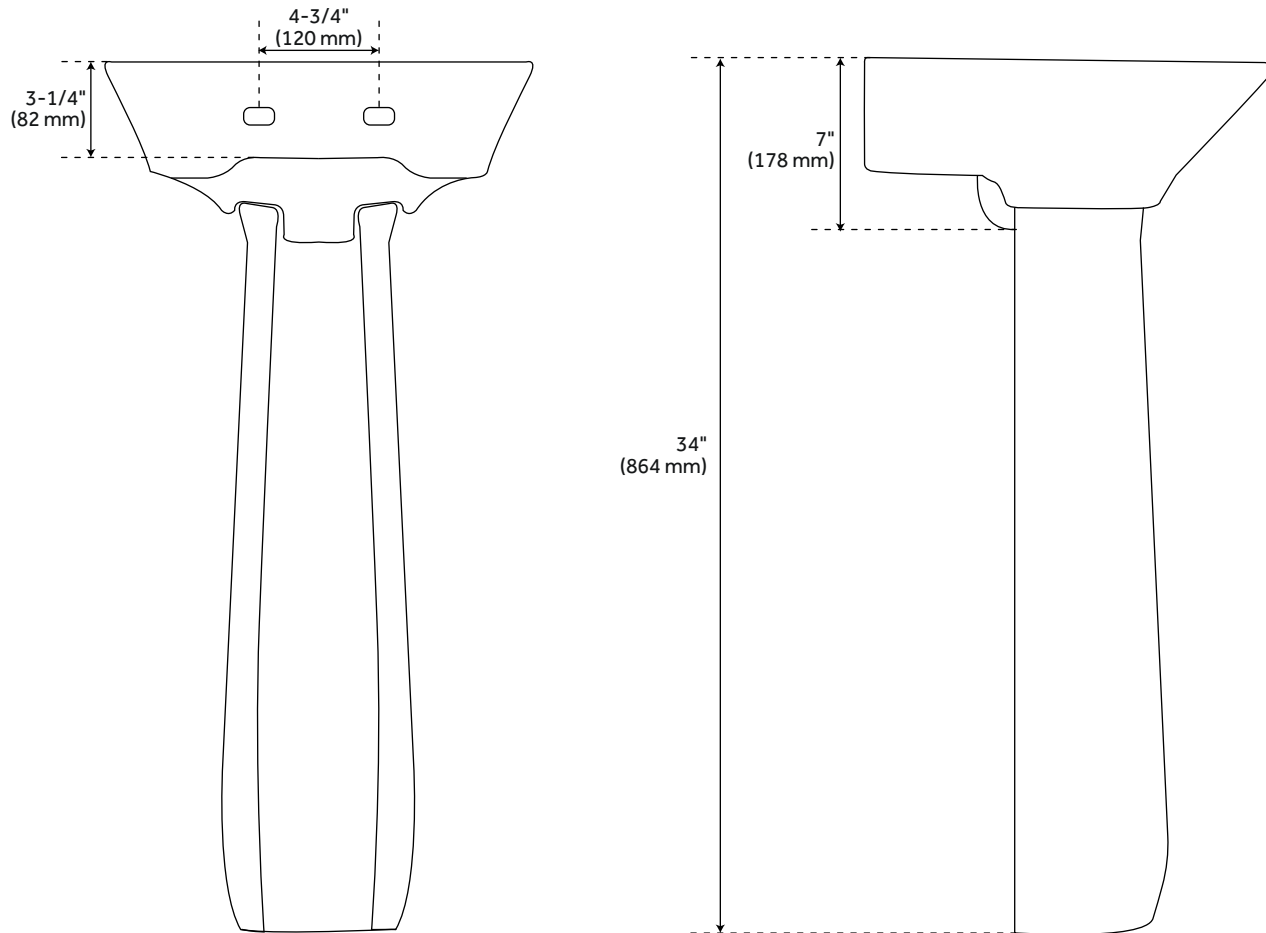

## FEATURES

Installation Type: Pedestal  
Product Finish: White  
Length: 16-5/8"  
Width: 15-3/4"  
Height: 34"  
Mounting Hardware Included: Yes  
Sink Shape: Irregular  
Number of Basins: 1  
Sink Installation: Pedestal  
Product Color: White  
Overflow Hole: Yes  
Basin Length: 15-1/4"  
Basin Width: 10-1/4"  
Basin Depth: 4-5/8"  
Water Depth To Overflow:  
3-1/4"  
Rim Thickness: 5/8"  
Fits Drain Hole Size: 1-3/4"  
Exterior Treatment: Smooth  
Interior Treatment: Smooth  
Drain Included: No  
Faucet Included: No  
Sink Material: Porcelain  
Weight: 46

## ADDITIONAL FEATURES

- Mounting hardware included.
- Rear overflow.

REVISED 2/5/2024

# LANKEN MINI PORCELAIN WALL MOUNT SINK - SINGLE-HOLE - WHITE

All dimensions and specifications are nominal and may vary. Use actual products for accuracy in critical situations.

# LANKEN MINI PORCELAIN WALL MOUNT SINK - 4" CENTERS - WHITE

All dimensions and specifications are nominal and may vary. Use actual products for accuracy in critical situations.