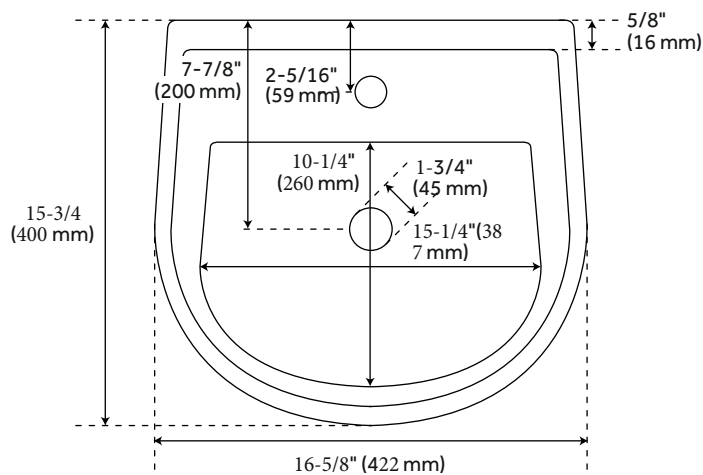

## FEATURES

Installation Type: Pedestal  
Product Finish: White  
Length: 16-5/8"  
Width: 15-3/4"  
Height: 34"  
Mounting Hardware Included: Yes  
Sink Shape: Irregular  
Number of Basins: 1  
Sink Installation: Pedestal  
Product Color: White  
Overflow Hole: Yes  
Basin Length: 15-1/4"  
Basin Width: 10-1/4"  
Basin Depth: 4-5/8"  
Water Depth To Overflow:  
3-1/4"  
Rim Thickness: 5/8"  
Fits Drain Hole Size: 1-3/4"  
Exterior Treatment: Smooth  
Interior Treatment: Smooth  
Drain Included: No  
Faucet Included: No  
Sink Material: Porcelain  
Weight: 46

# LANKEN MINI PORCELAIN WALL MOUNT SINK - SINGLE-HOLE - WHITE

All dimensions and specifications are nominal and may vary. Use actual products for accuracy in critical situations.

# LANKEN MINI PORCELAIN WALL MOUNT SINK - 4" CENTERS - WHITE

All dimensions and specifications are nominal and may vary. Use actual products for accuracy in critical situations.