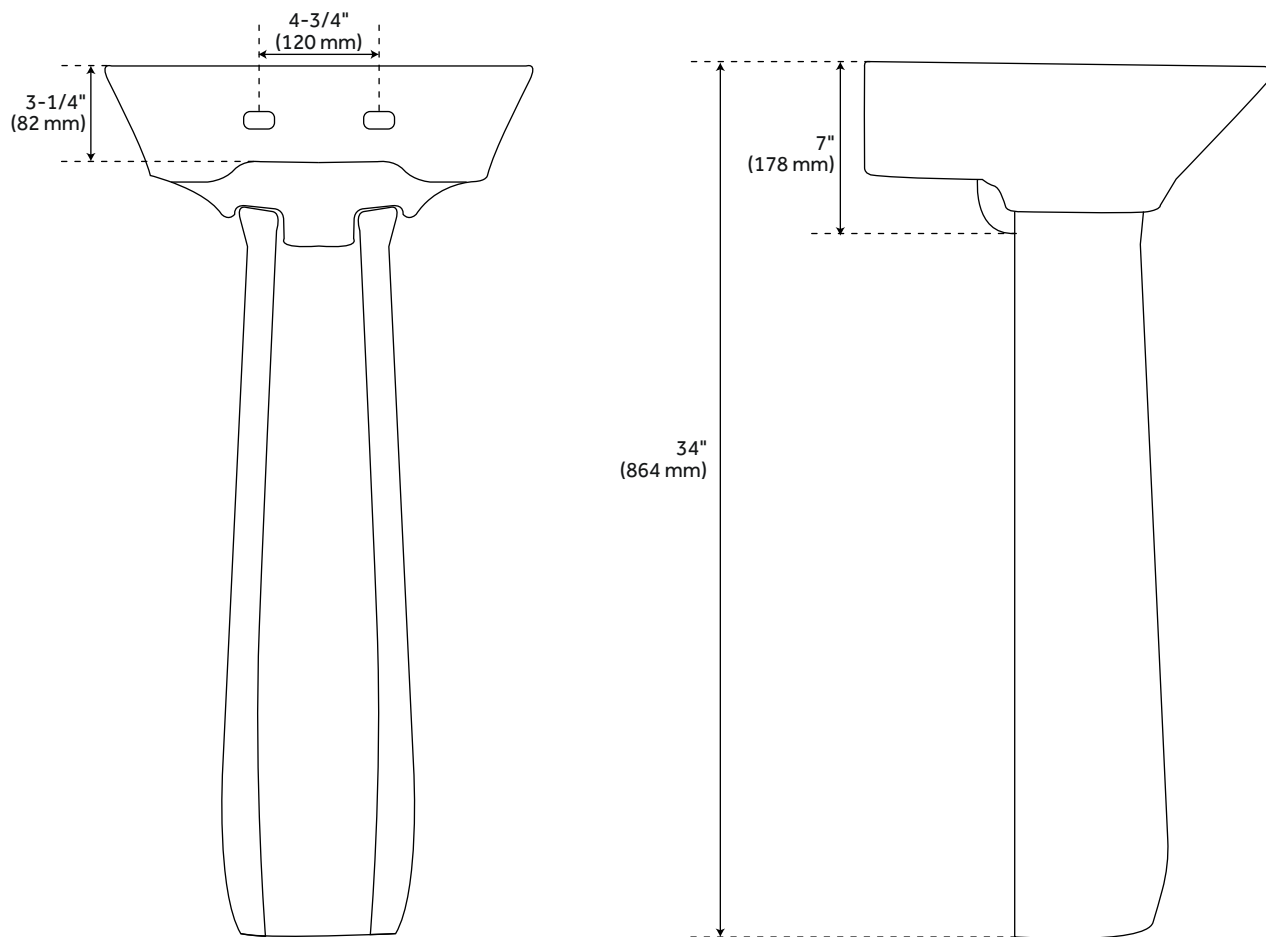

## FEATURES

Installation Type: Pedestal  
Product Finish: White  
Length: 16-5/8"  
Width: 15-3/4"  
Height: 34"  
Mounting Hardware Included: Yes  
Sink Shape: Irregular  
Number of Basins: 1  
Sink Installation: Pedestal  
Product Color: White  
Overflow Hole: Yes  
Basin Length: 15-1/4"  
Basin Width: 10-1/4"  
Basin Depth: 4-5/8"  
Water Depth To Overflow:  
3-1/4"  
Rim Thickness: 5/8"  
Fits Drain Hole Size: 1-3/4"  
Exterior Treatment: Smooth  
Interior Treatment: Smooth  
Drain Included: No  
Faucet Included: No  
Sink Material: Porcelain  
Weight: 46

# LANKEN MINI PORCELAIN PEDESTAL SINK

SKU: 953881

Code: SH484639, SH484640

# LANKEN MINI PORCELAIN WALL MOUNT SINK - SINGLE-HOLE - WHITE

All dimensions and specifications are nominal and may vary. Use actual products for accuracy in critical situations.

# LANKEN MINI PORCELAIN WALL MOUNT SINK - 4" CENTERS - WHITE

All dimensions and specifications are nominal and may vary. Use actual products for accuracy in critical situations.