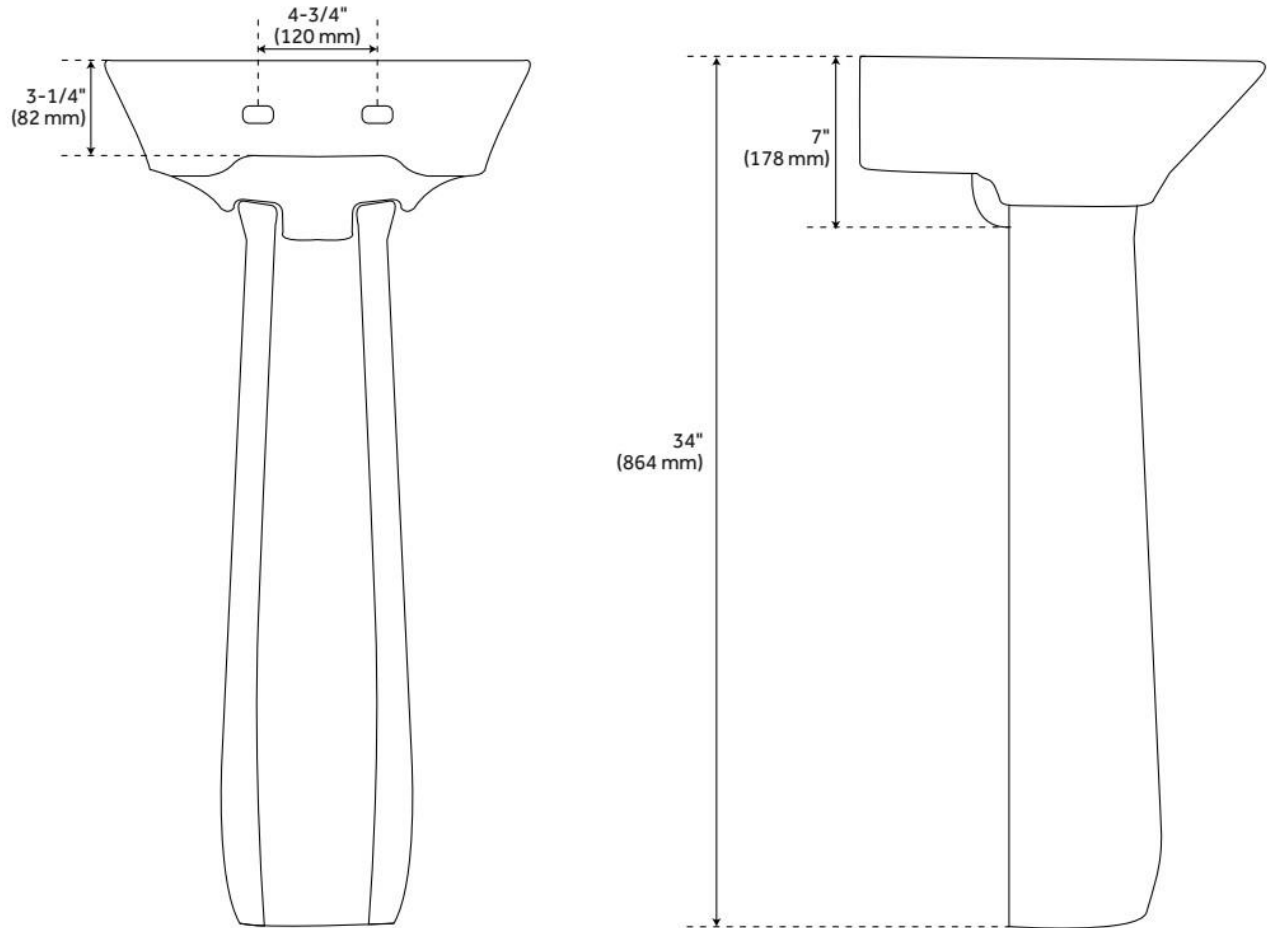

LANKEN MINI PORCELAIN PEDESTAL SINK

SKU: 953881

Code: SH484639, SH484640

FEATURES

Product Finish: White

Installation Type: Wall Mount

Drain Placement: Center

Fits Drain Hole Size: 1-3/4"

Overflow Hole: Yes

Mounting Hardware Included: Yes

ASME A112.19.2/CSA B45.1, Massachusetts Accepted, LISTED ID: SH129898WH, SH129899PWH, SH129910WH

ADDITIONAL FEATURES

- Mounting hardware included.
- Rear overflow.

REVISED 7/12/2024

LANKEN MINI PORCELAIN PEDESTAL SINK

SKU: 953881

Code: SH484639, SH484640

REVISED 7/12/2024

LANKEN MINI PORCELAIN PEDESTAL SINK

SKU: 953881

Code: SH484639, SH484640