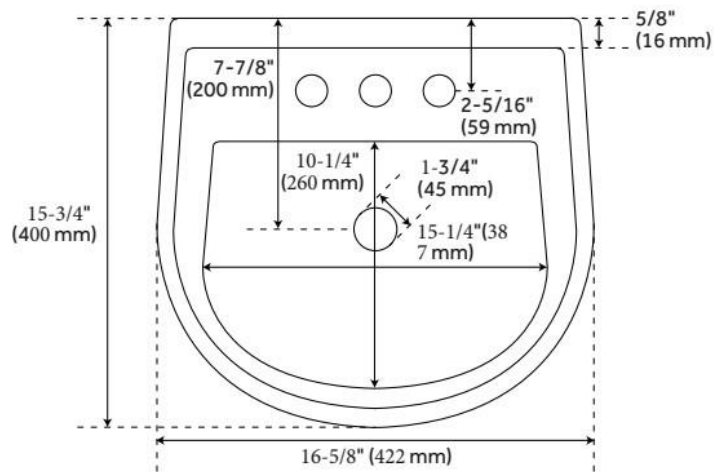

LANKEN MINI PORCELAIN PEDESTAL SINK

SKU: 953881

Code: SH484639, SH484640

REVISED 7/12/2024