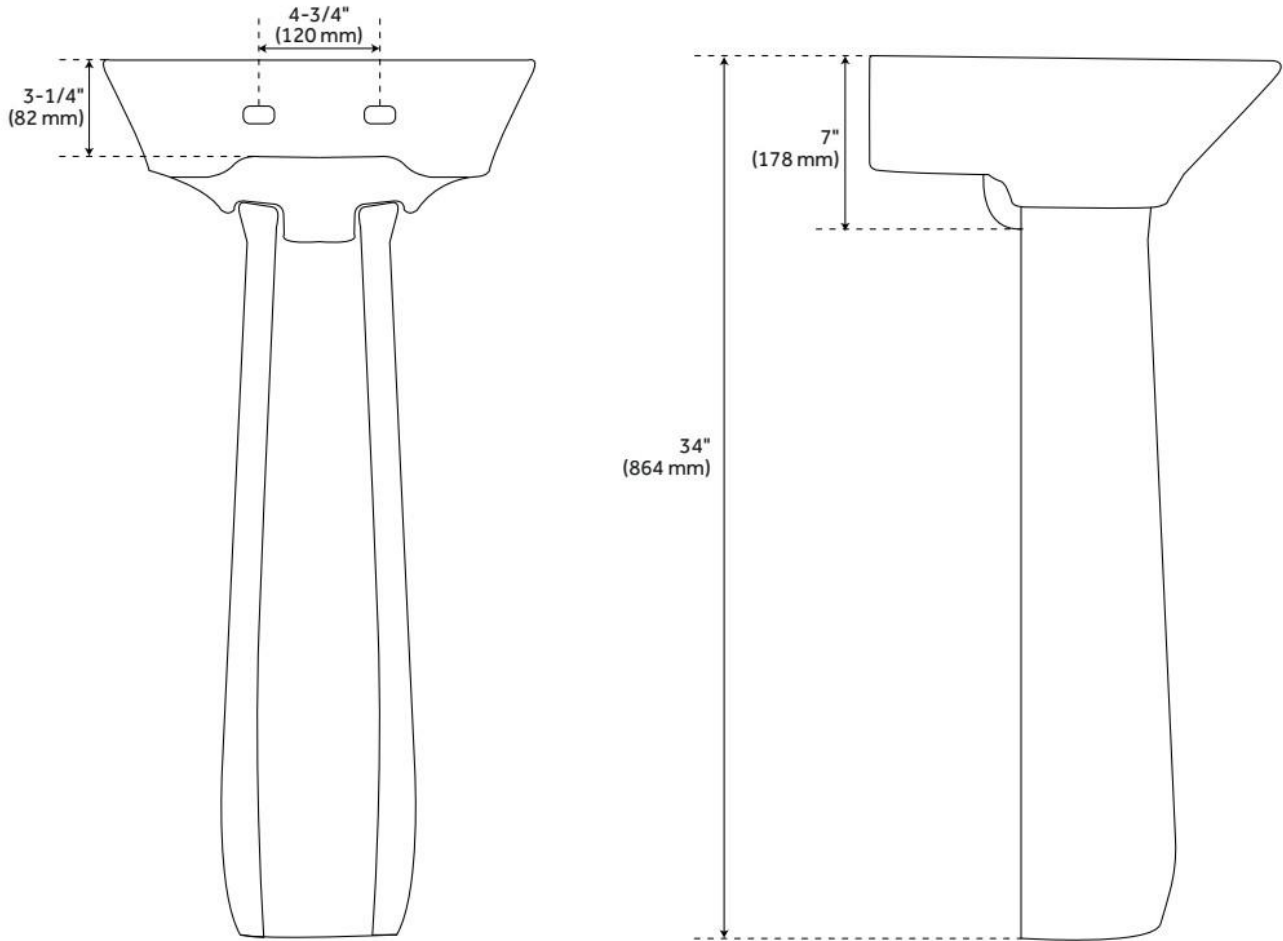

LANKEN MINI PORCELAIN PEDESTAL SINK

SKU: 953881

Code: SH484639, SH484640

FEATURES

Product Finish: White

Installation Type: Wall Mount

Drain Placement: Center

Fits Drain Hole Size: 1-3/4"

Overflow Hole: Yes

Mounting Hardware Included: Yes

ASME A112.19.2/CSA B45.1, Massachusetts Accepted, LISTED ID: SH129898WH, SH129899PWH, SH129910WH

ADDITIONAL FEATURES

- Mounting hardware included.
- Rear overflow.

REVISED 7/12/2024

LANKEN MINI PORCELAIN PEDESTAL SINK

SKU: 953881

Code: SH484639, SH484640

REVISED 7/12/2024

LANKEN MINI PORCELAIN PEDESTAL SINK

SKU: 953881

Code: SH484639, SH484640