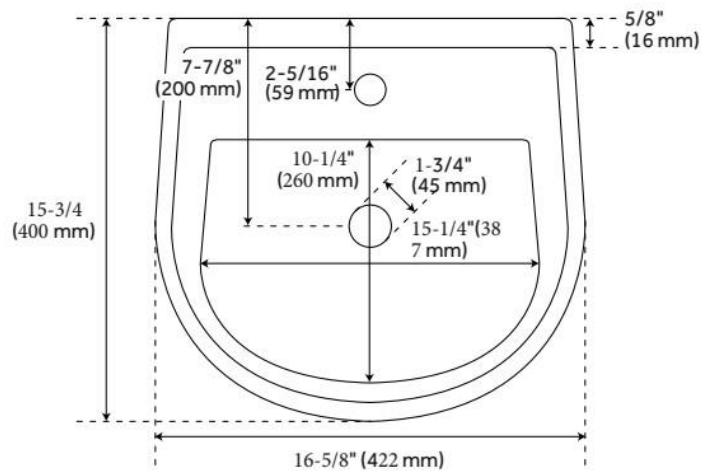

Overflow Hole: Yes

Mounting Hardware Included: Yes

ASME A112.19.2/CSA B45.1, Massachusetts Accepted, LISTED ID: SH129898WH, SH129899PWH, SH129910WH

ADDITIONAL FEATURES

- Mounting hardware included.
- Rear overflow.

REVISED 7/12/2024

LANKEN MINI PORCELAIN PEDESTAL SINK

SKU: 953881

Code: SH484639, SH484640

REVISED 7/12/2024

LANKEN MINI PORCELAIN PEDESTAL SINK

SKU: 953881

Code: SH484639, SH484640