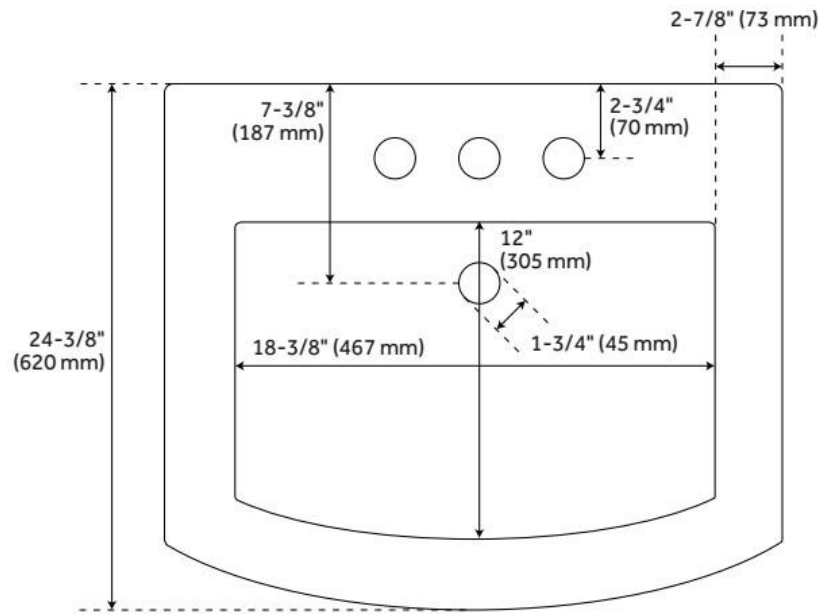

PENNFIELD PORCELAIN WALL MOUNT SINK

SKU: 953882

Code: SH484635, SH484636

REVISED 7/12/2024