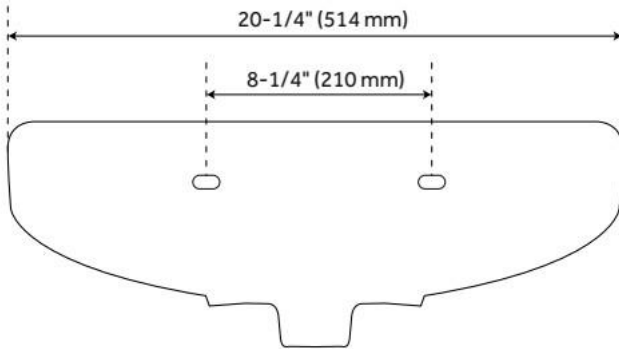

PENNFIELD PORCELAIN WALL MOUNT SINK

SKU: 953882

Code: SH484635, SH484636

REVISED 7/12/2024