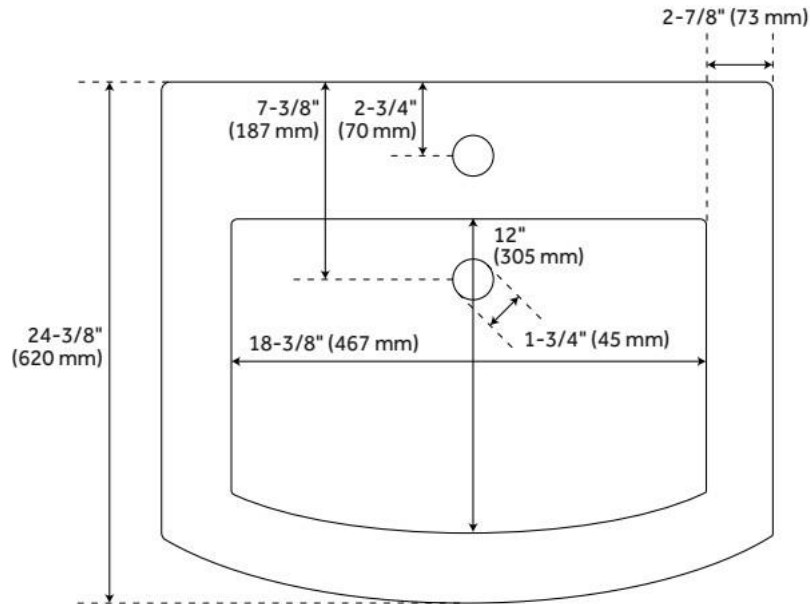

PENNFIELD PORCELAIN WALL MOUNT SINK

SKU: 953882

Code: SH484635, SH484636

REVISED 7/12/2024