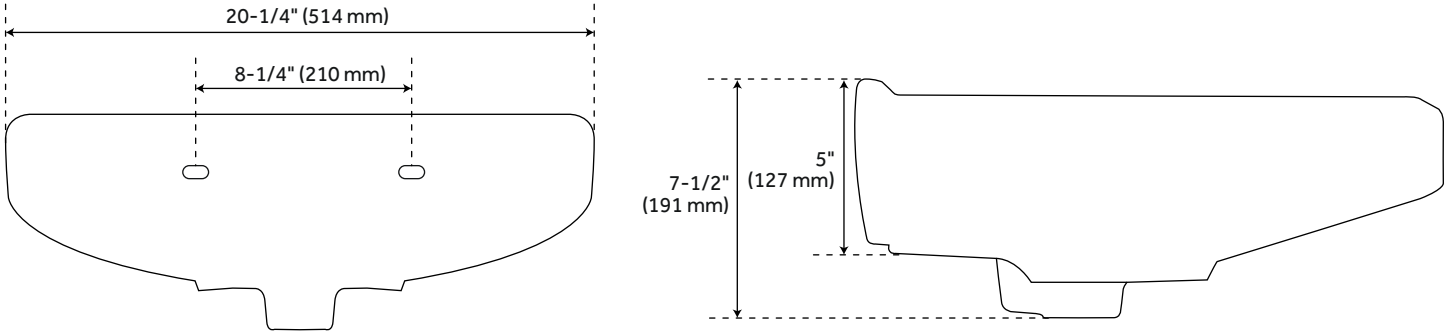

## FEATURES

Installation Type: Wall Mount  
Product Finish: White  
Material: Porcelain  
Length: 24-3/8"  
Width: 20-1/4"  
Height: 7-1/2"  
Mounting Hardware Included: Yes  
Sink Shape: Specialty  
Number of Basins: 1  
Sink Installation: Wall Mount  
Overflow Hole: Yes  
Basin Length: 18-3/8"  
Basin Width: 12"  
Basin Depth: 5"  
Water Depth To Overflow: 3-3/4"  
Rim Thickness: 2-7/8"  
Fits Drain Hole Size: 1-3/4"  
Exterior Treatment: Smooth  
Interior Treatment: Smooth  
Drain Included: No  
Faucet Included: No  
Water Depth to Rim: 5"  
Weight: 39

## ADDITIONAL FEATURES

- All dimensions are ( $\pm 1/2$ ").

REVISED 1/26/2024

# PENNFIELD PORCELAIN WALL MOUNT SINK - SINGLE-HOLE

All dimensions and specifications are nominal and may vary. Use actual products for accuracy in critical situations.

# PENNFIELD PORCELAIN WALL MOUNT SINK - 8" WIDESPREAD

All dimensions and specifications are nominal and may vary. Use actual products for accuracy in critical situations.