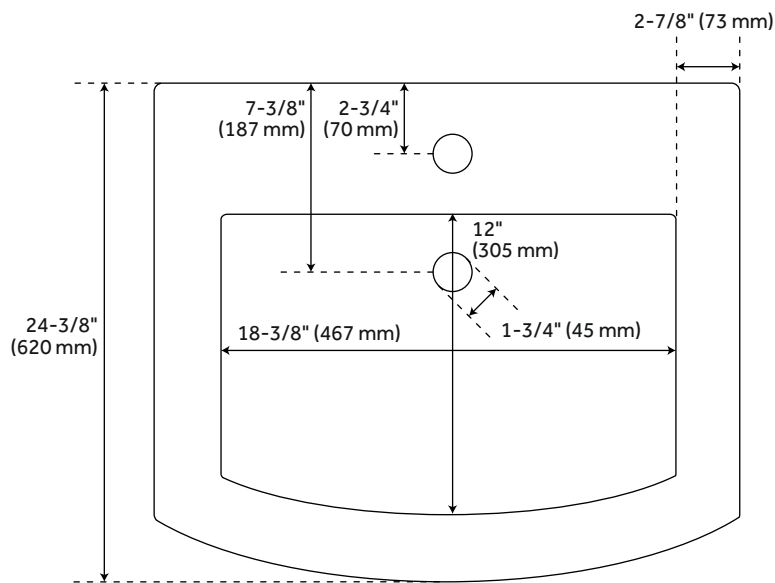

## FEATURES

Installation Type: Wall Mount  
Product Finish: White  
Material: Porcelain  
Length: 24-3/8"  
Width: 20-1/4"  
Height: 7-1/2"  
Mounting Hardware Included: Yes  
Sink Shape: Specialty  
Number of Basins: 1  
Sink Installation: Wall Mount  
Overflow Hole: Yes  
Basin Length: 18-3/8"  
Basin Width: 12"  
Basin Depth: 5"  
Water Depth To Overflow: 3-3/4"  
Rim Thickness: 2-7/8"  
Fits Drain Hole Size: 1-3/4"  
Exterior Treatment: Smooth  
Interior Treatment: Smooth  
Drain Included: No  
Faucet Included: No  
Water Depth to Rim: 5"  
Weight: 39

## ADDITIONAL FEATURES

- All dimensions are ( $\pm 1/2$ ").

REVISED 1/26/2024

# PENNFIELD PORCELAIN WALL MOUNT SINK - SINGLE-HOLE

All dimensions and specifications are nominal and may vary. Use actual products for accuracy in critical situations.

# PENNFIELD PORCELAIN WALL MOUNT SINK - 8" WIDESPREAD

All dimensions and specifications are nominal and may vary. Use actual products for accuracy in critical situations.