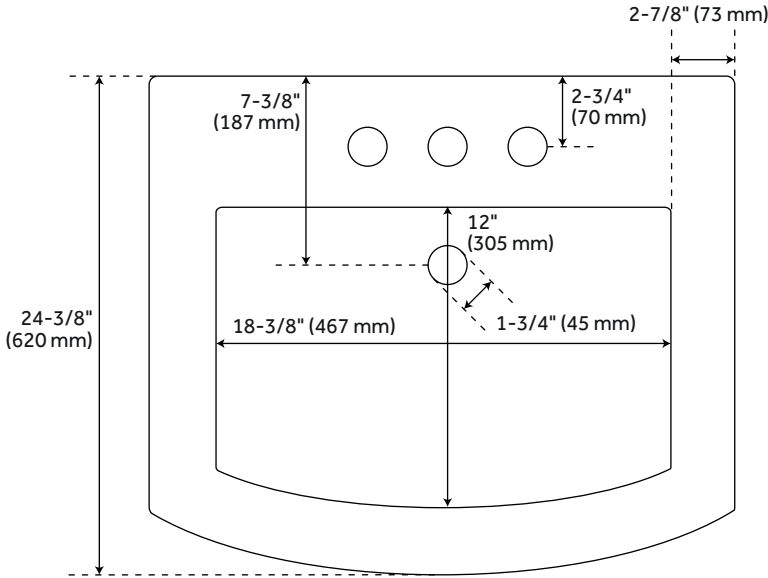

## FEATURES

Installation Type: Wall Mount  
Product Finish: White  
Material: Porcelain  
Length: 24-3/8"  
Width: 20-1/4"  
Height: 7-1/2"  
Mounting Hardware Included: Yes  
Sink Shape: Specialty  
Number of Basins: 1  
Sink Installation: Wall Mount  
Overflow Hole: Yes  
Basin Length: 18-3/8"  
Basin Width: 12"  
Basin Depth: 5"  
Water Depth To Overflow: 3-3/4"  
Rim Thickness: 2-7/8"  
Fits Drain Hole Size: 1-3/4"  
Exterior Treatment: Smooth  
Interior Treatment: Smooth  
Drain Included: No  
Faucet Included: No  
Water Depth to Rim: 5"  
Weight: 39

## ADDITIONAL FEATURES

- All dimensions are ( $\pm 1/2$ ").

REVISED 1/26/2024

# PENNFIELD PORCELAIN WALL MOUNT SINK - SINGLE-HOLE

All dimensions and specifications are nominal and may vary. Use actual products for accuracy in critical situations.

# PENNFIELD PORCELAIN WALL MOUNT SINK - 8" WIDESPREAD

All dimensions and specifications are nominal and may vary. Use actual products for accuracy in critical situations.