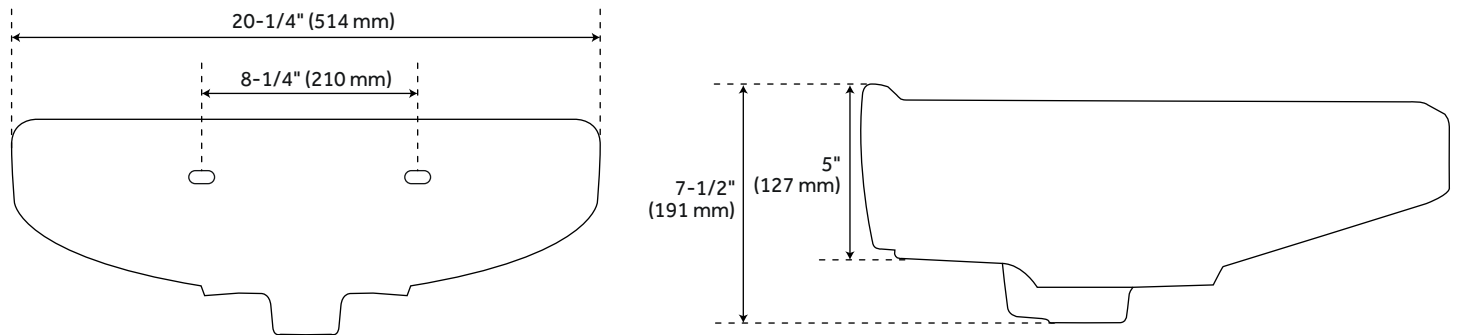

PENNFIELD PORCELAIN WALL MOUNT SINK - SINGLE-HOLE

All dimensions and specifications are nominal and may vary. Use actual products for accuracy in critical situations.