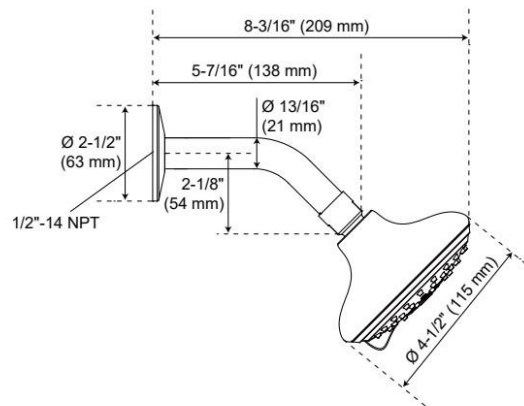

PROVINCETOWN PRESSURE BALANCE SHOWER SET

SKU: 948666

Code: SHPR8020G, SH4001

REVISED 11/5/2024