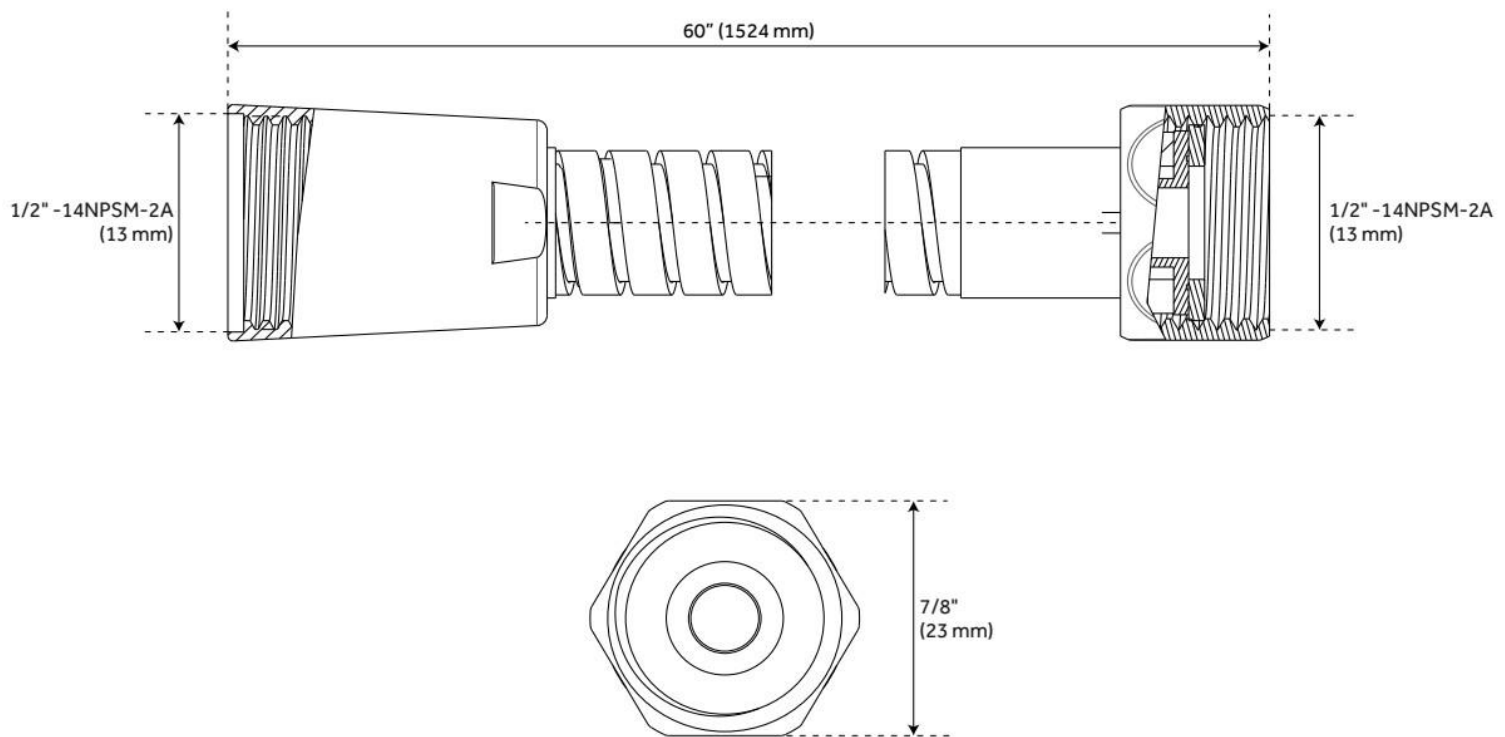

60" STRETCHABLE METAL HAND SHOWER HOSE

SKU: 948938

Code: SHH1010, SH484205, SH485500

REVISED 10/2/2024