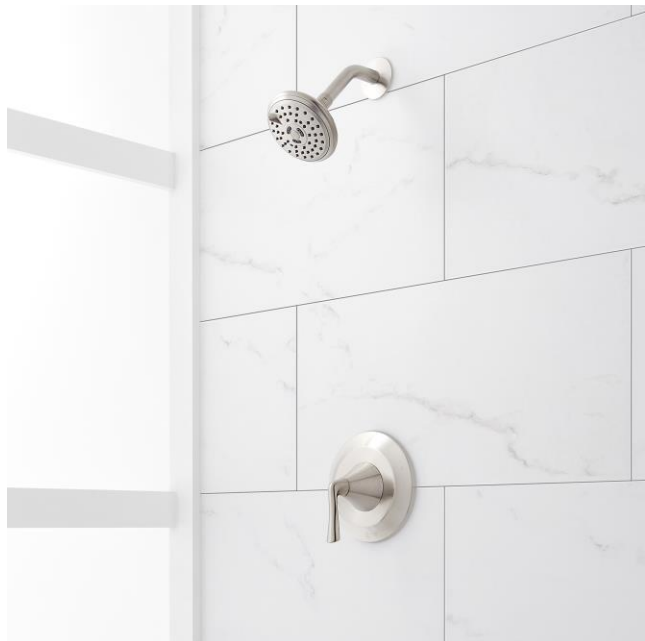

## ADDITIONAL FEATURES

- Metal lever handles.
- 3 function showerhead and hand held (full spray, massage spray and full & massage spray)
- 60" - 72" stretchable metal shower hose.
- Included Rough-in valves:
- Pressure balance valve features a one-piece cartridge design for ease of maintenance, back-to-back capability, a ceramic disc cartridge, cast bronze valve body, adjustable temperature limit stop, a quick remove plaster guard, easy mounting brackets and integral stops.
- Ceramic cartridge.
- Diverter valve features a ceramic disc cartridge and brass valve body. Single-Function CALGreen Diverter Valve Cartridge that restricts water flow to one outlet at a time is available. (SH6150)

# PROVINCETOWN PRESSURE BALANCE SHOWER SET

SKU: 948666

Code: SHPR8020G, SH4001