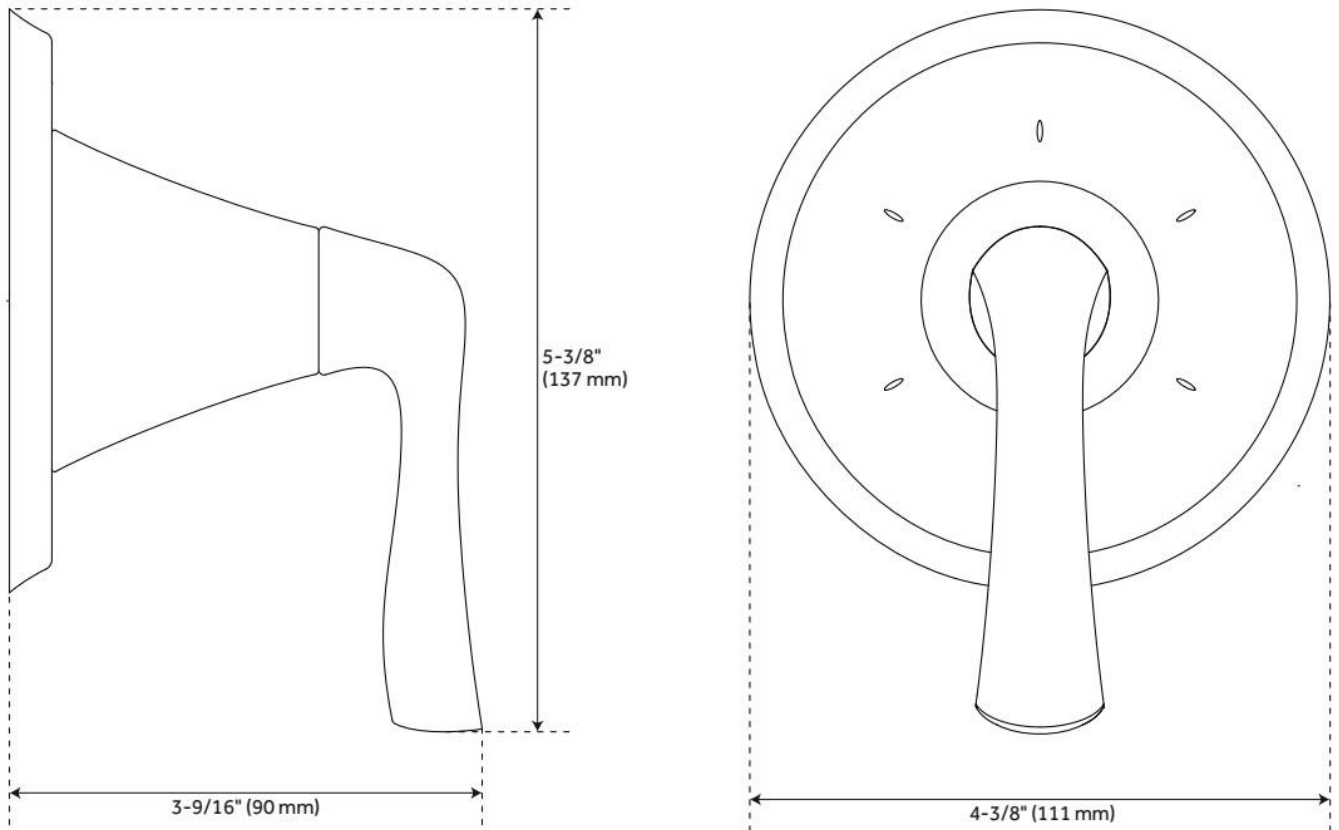

PROVINCETOWN IN-WALL SHOWER DIVERTER

SKU: 948542

Code: SHPR9005N, SH6103

REVISED 10/2/2024