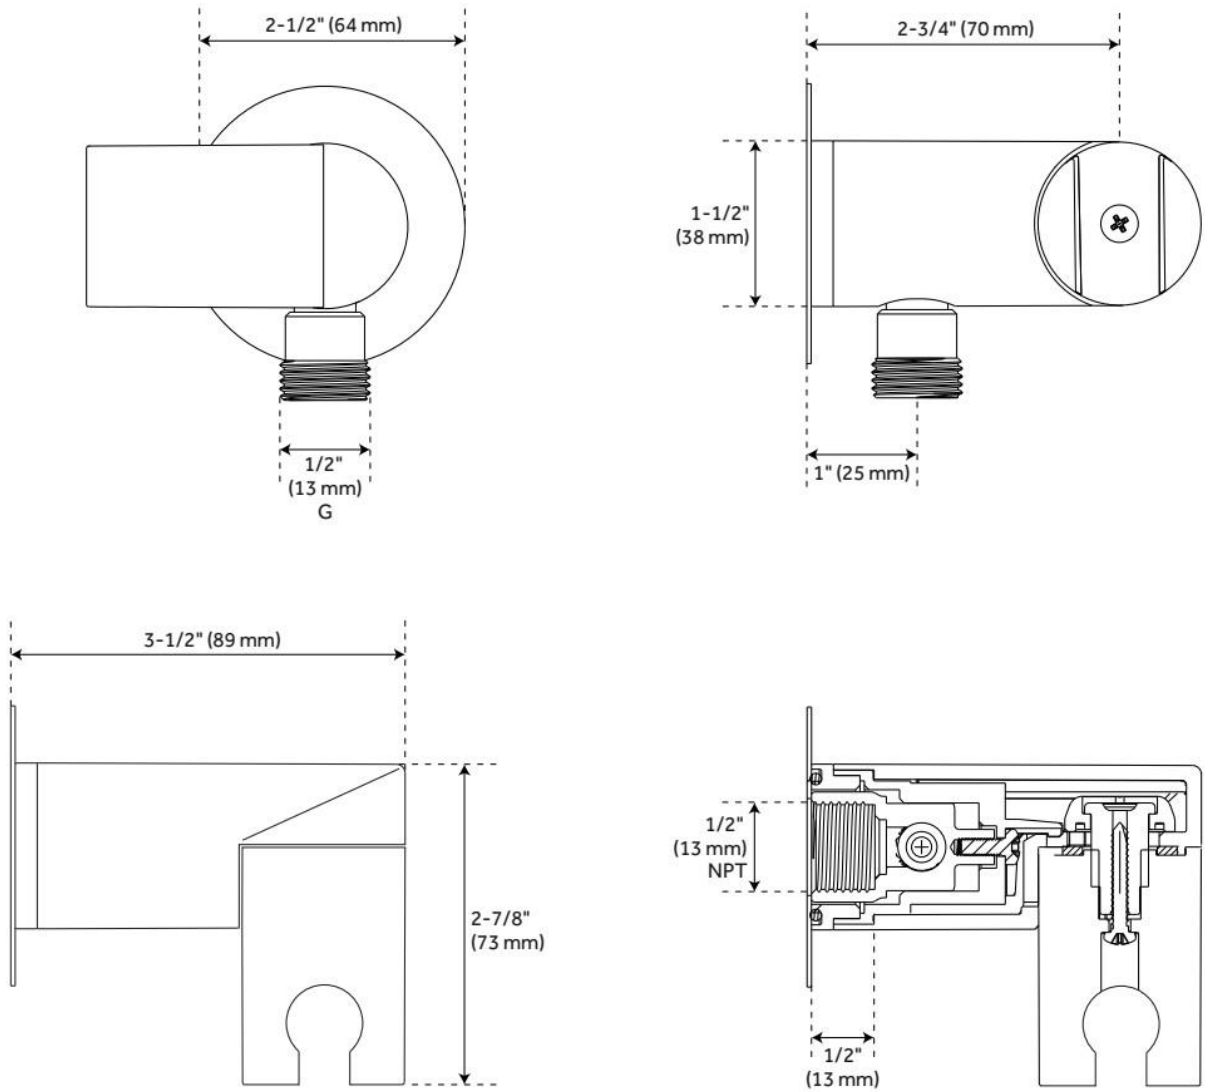

SWIVEL WATER SUPPLY ELBOW AND BRACKET FOR HAND SHOWER

SKU: 948936

Code: SHWES2050, SH485446, SH485535

REVISED 5/24/2024