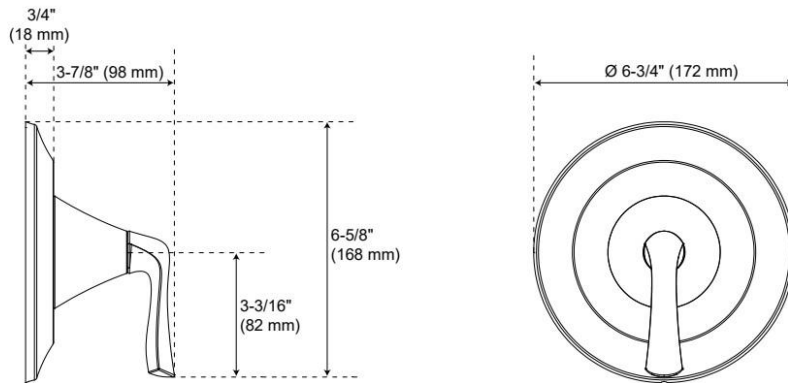

PROVINCETOWN PRESSURE BALANCE SHOWER SET

SKU: 948666

Code: SHPR8020G, SH4001

REVISED 11/5/2024