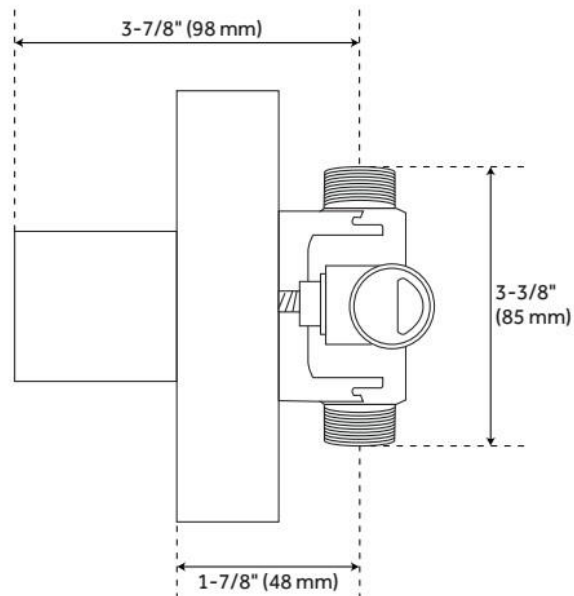

PRESSURE BALANCE TUB & SHOWER ROUGH-IN VALVE

SKU: 446520
Code: SH4001

REVISED 11/27/2024