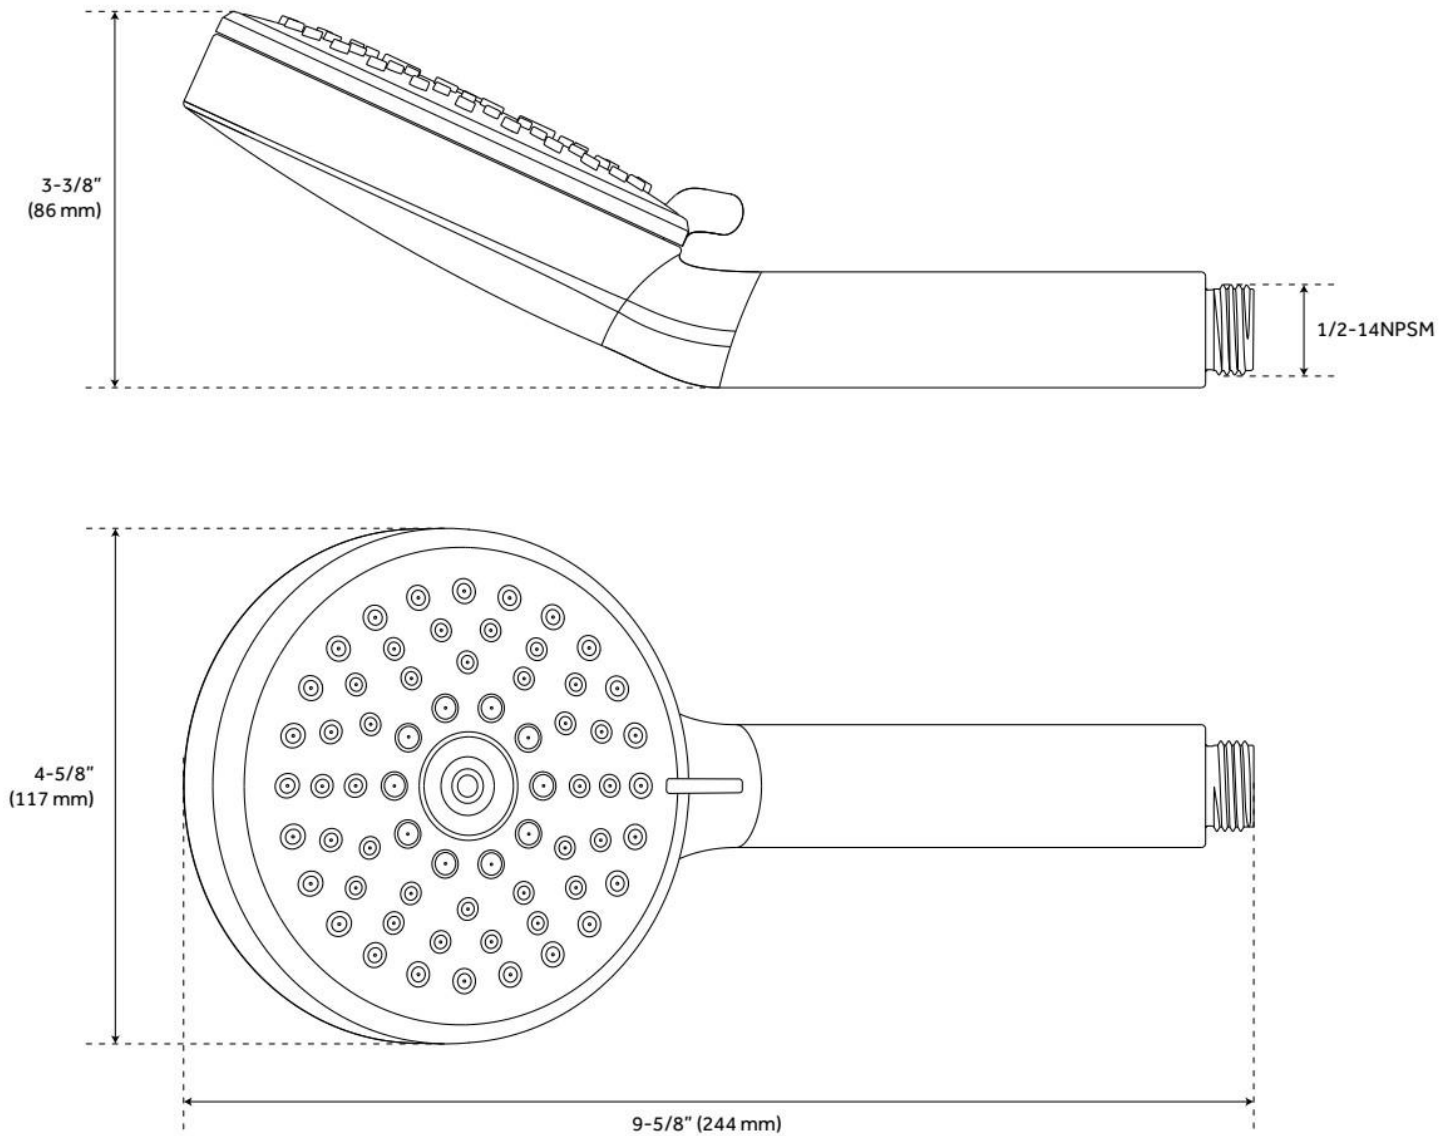

4.6" ROUND MULTIFUNCTION 1.75 GPM HAND SHOWER

SKU: 955103-175

Code: SH441155

REVISED 10/1/2024