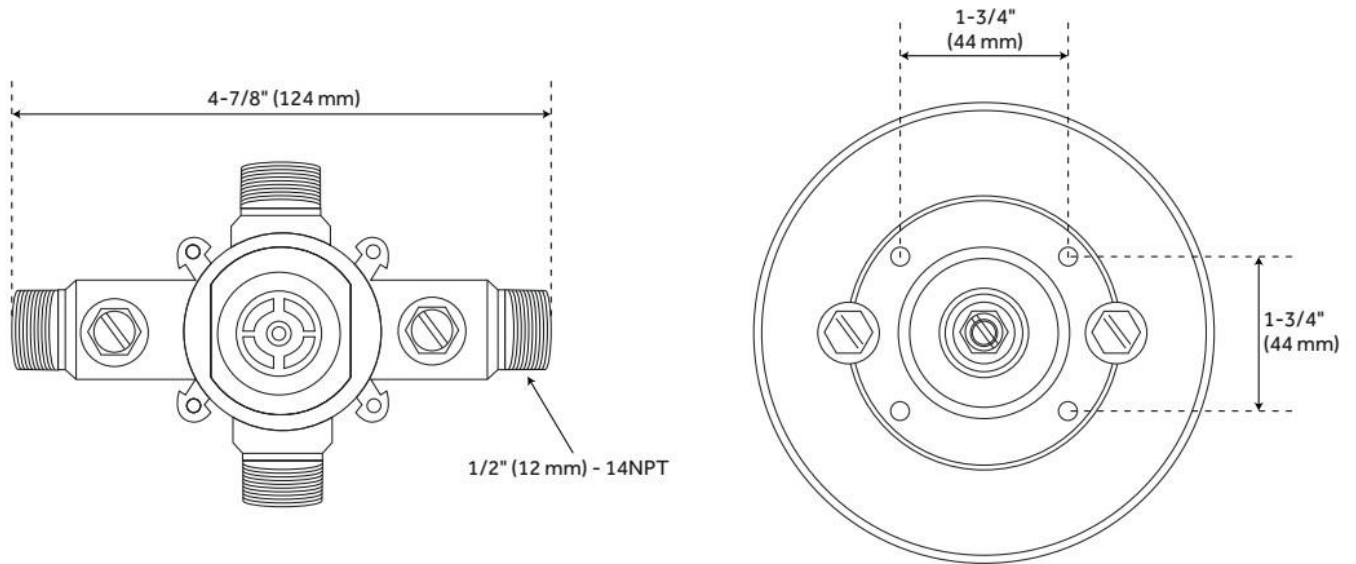

PRESSURE BALANCE TUB & SHOWER ROUGH-IN VALVE

SKU: 446520
Code: SH4001

REVISED 11/27/2024