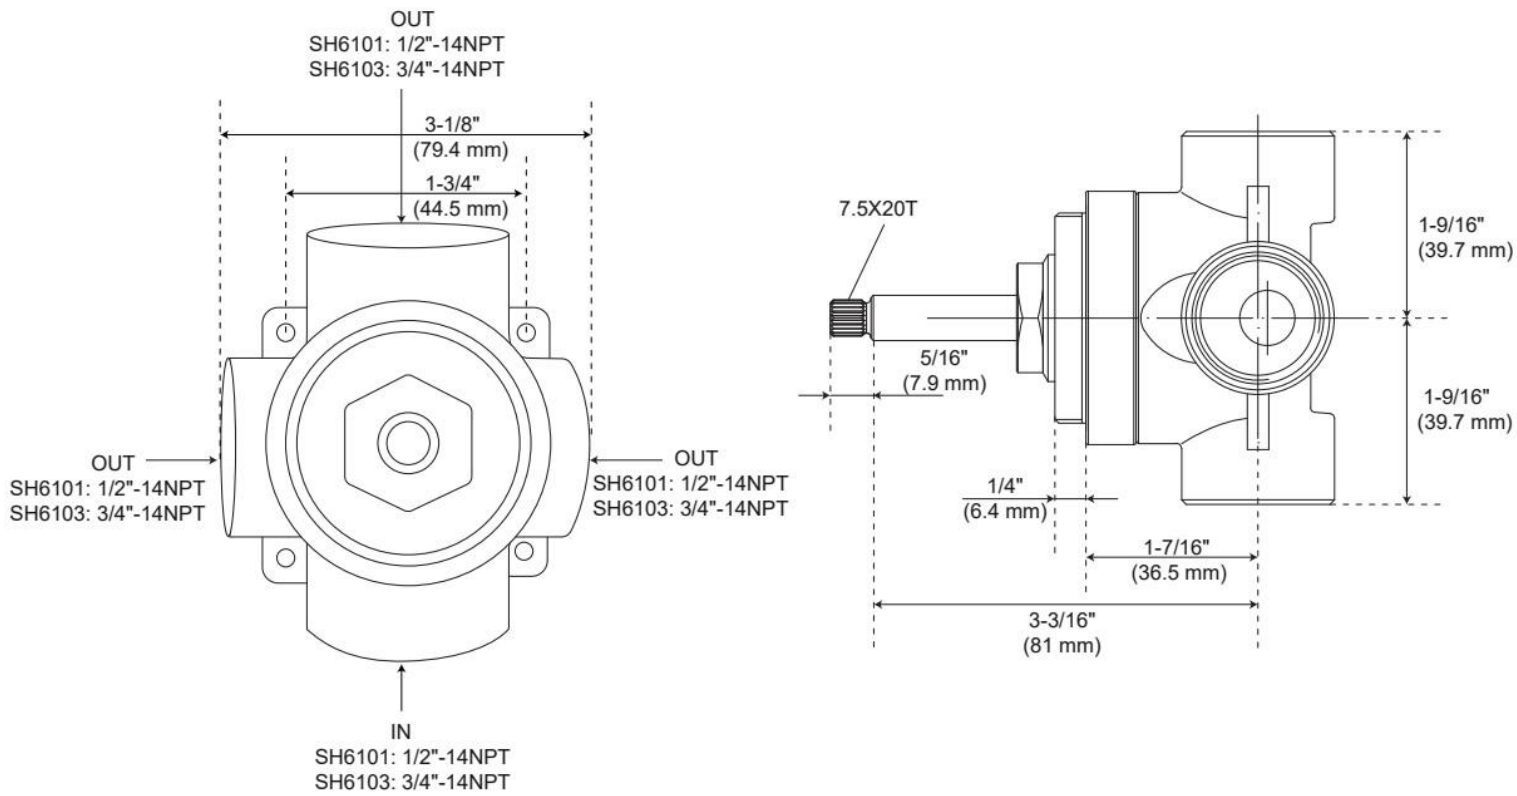

3-WAY IN-WALL DIVERTER ROUGH-IN VALVE

SKU: 953056

Code: SH6103, SH6101

REVISED 10/2/2024