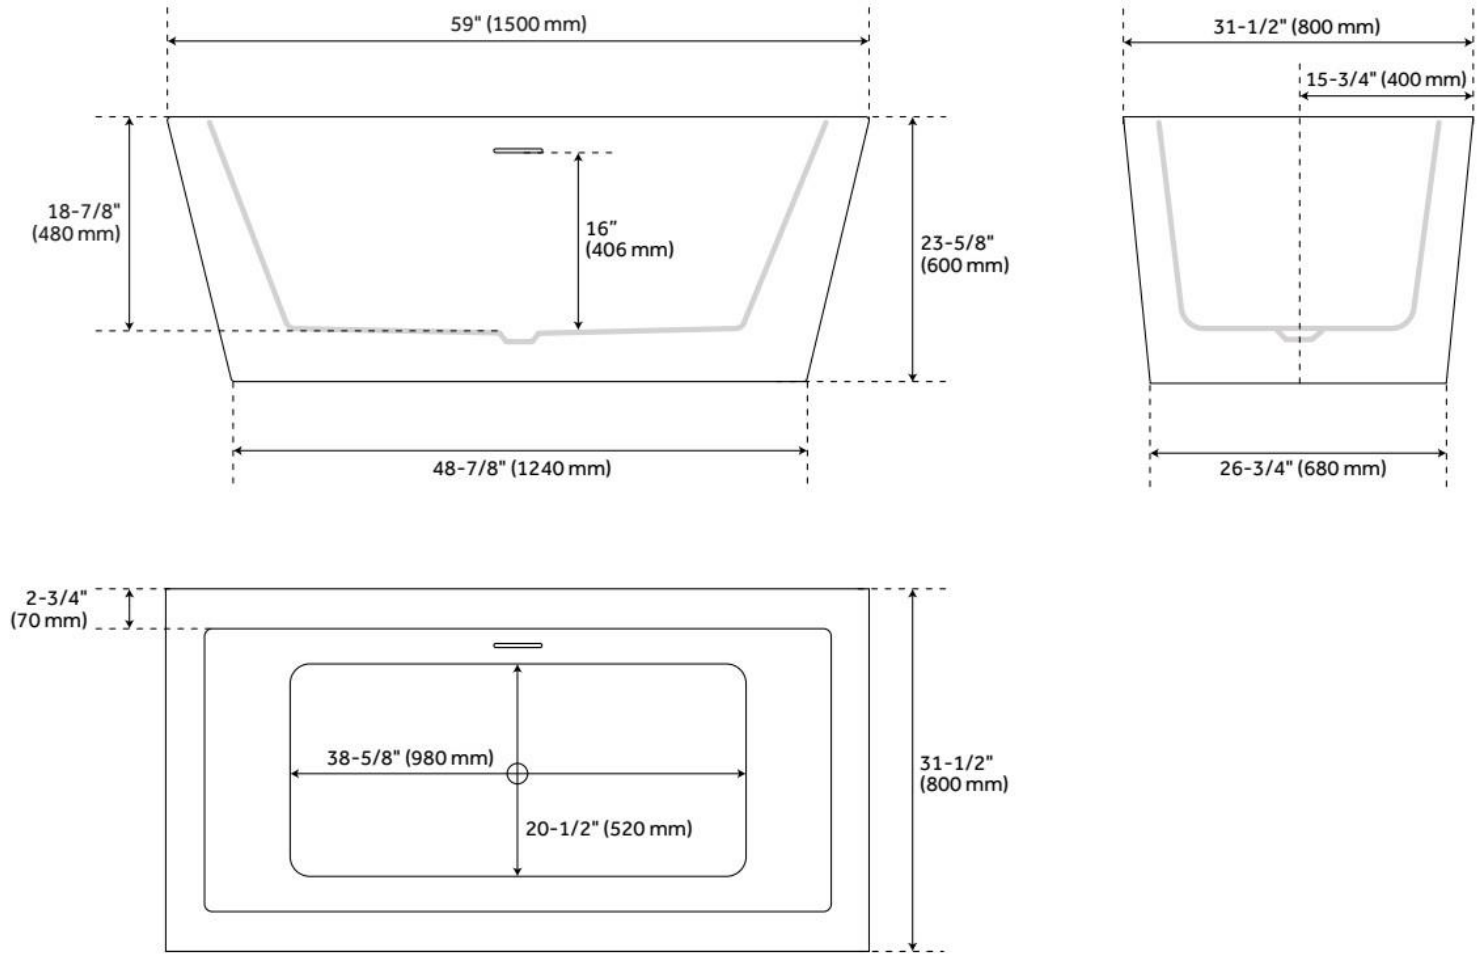

59" MAYIM ACRYLIC FREESTANDING TUB - MATTE WHITE

SKU: 953886-59

Code: SH482432, SH484659

REVISED 6/17/2024