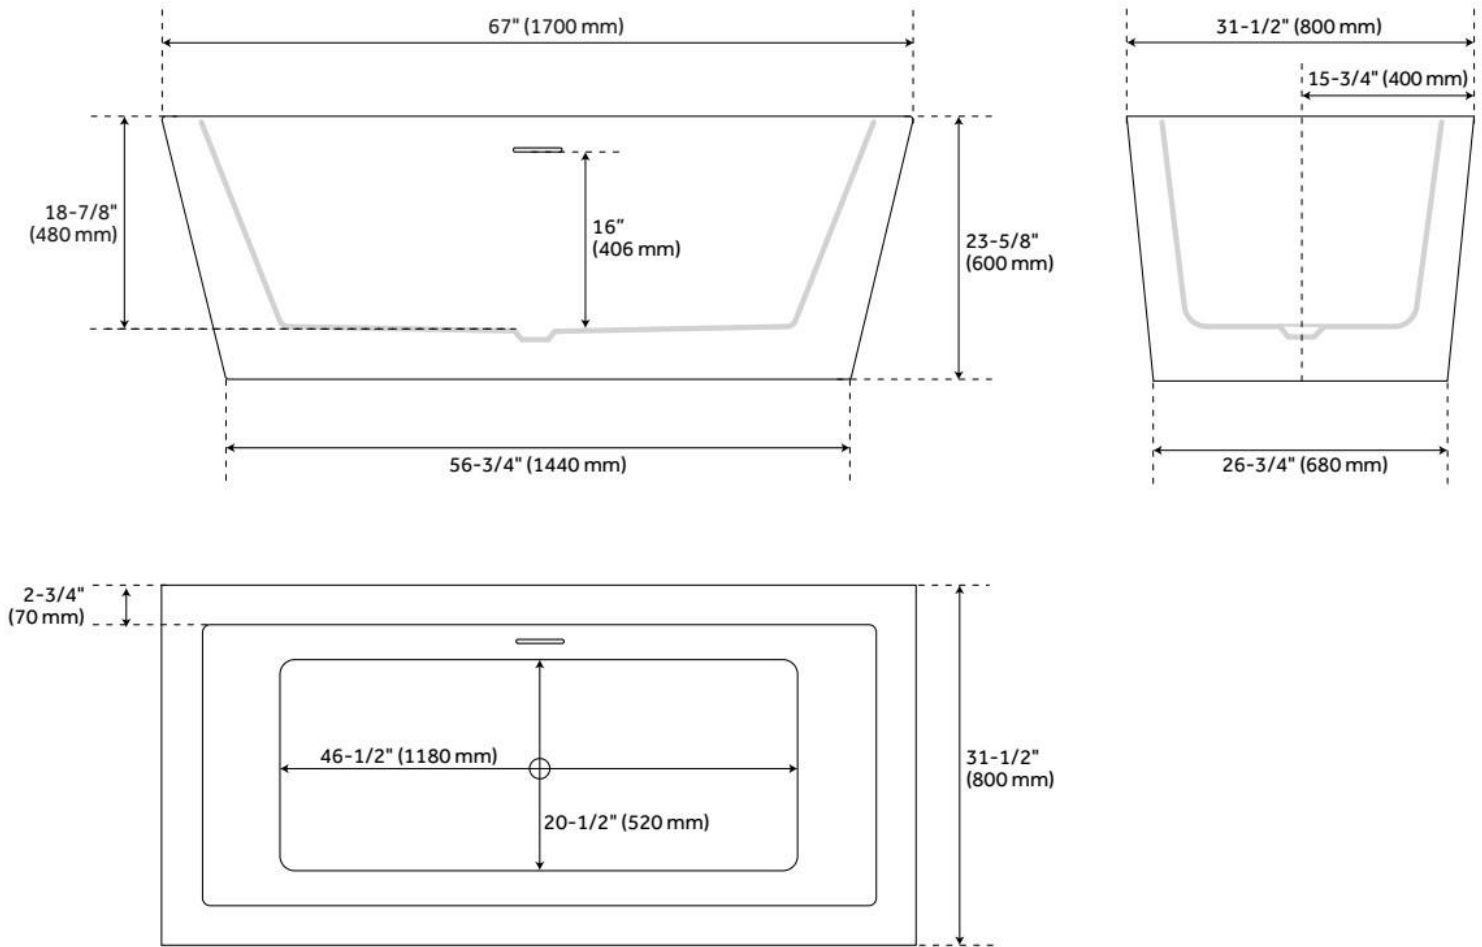

67" MAYIM ACRYLIC FREESTANDING TUB - MATTE WHITE

SKU: 953886-67

Code: SH482580, SH484661

REVISED 6/17/2024