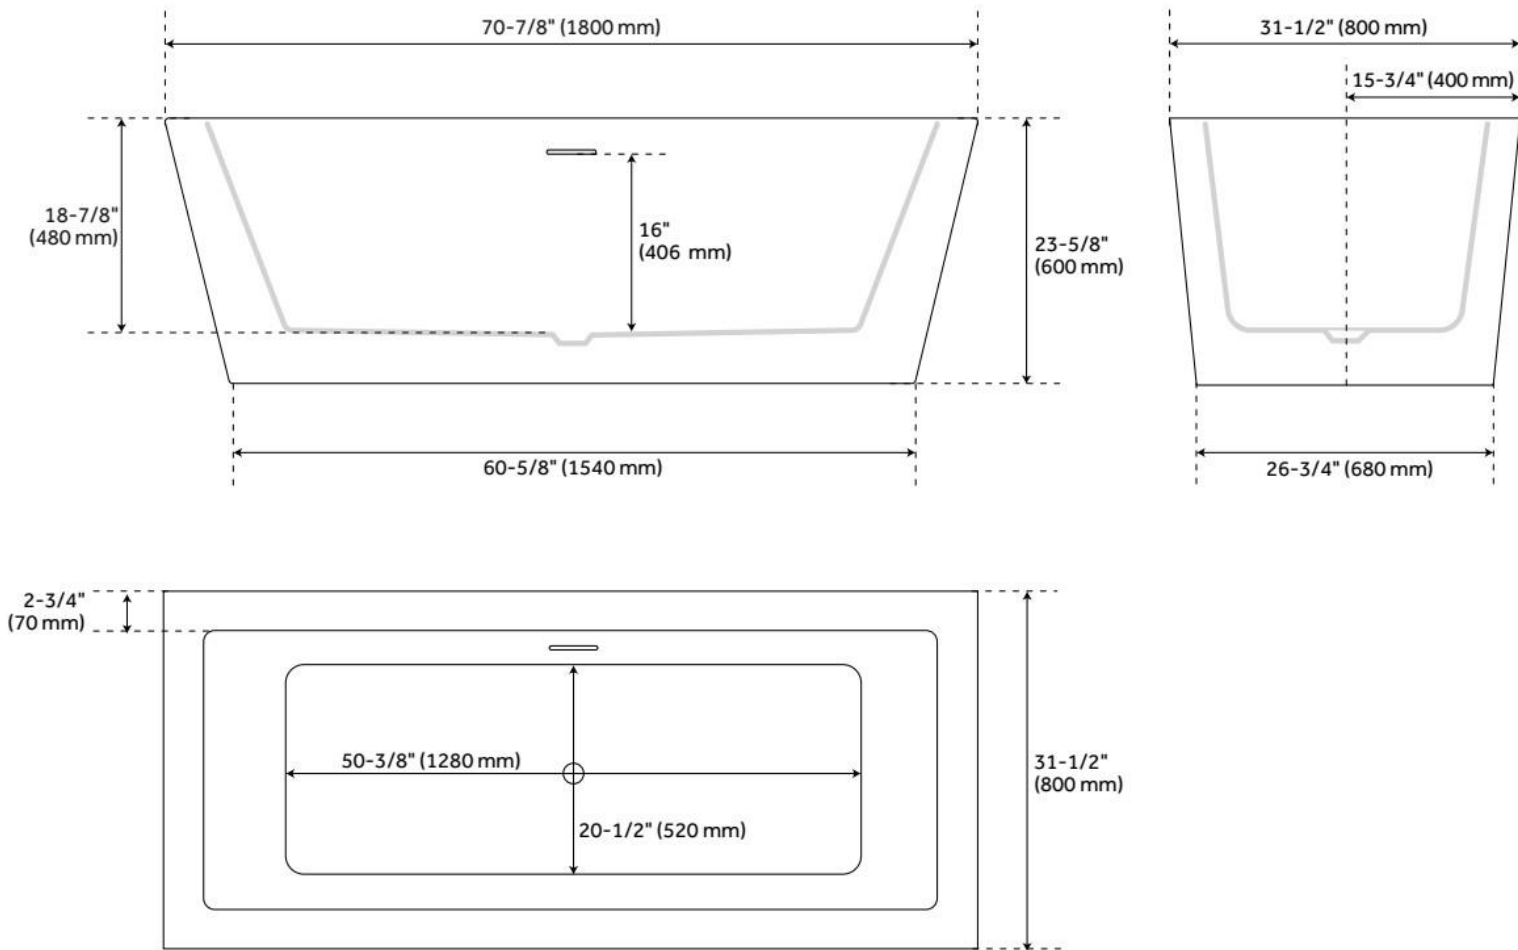

71" MAYIM ACRYLIC FREESTANDING TUB - MATTE WHITE

SKU: 953886-71

Code: SH482433, SH484660

REVISED 6/19/2024