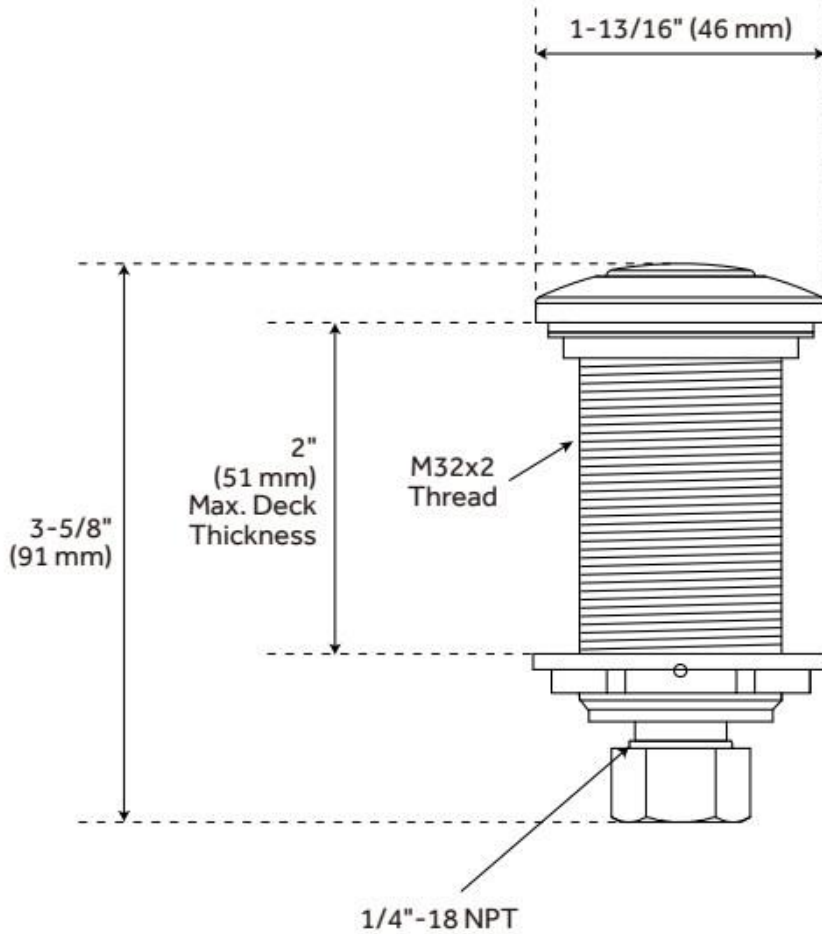

AIR SWITCH BUTTON

SKU: 953887
Code: SHASB2

FEATURES

Material: Metal

ADDITIONAL FEATURES

- Use with Dual Outlet Sinktop Air Switch.
- Air Switch sold separately and required for use. (SHASB2**-SHAS202ZSS)

REVISED 2/20/2025

AIR SWITCH BUTTON

SKU: 953887
Code: SHASB2

REVISED 2/20/2025