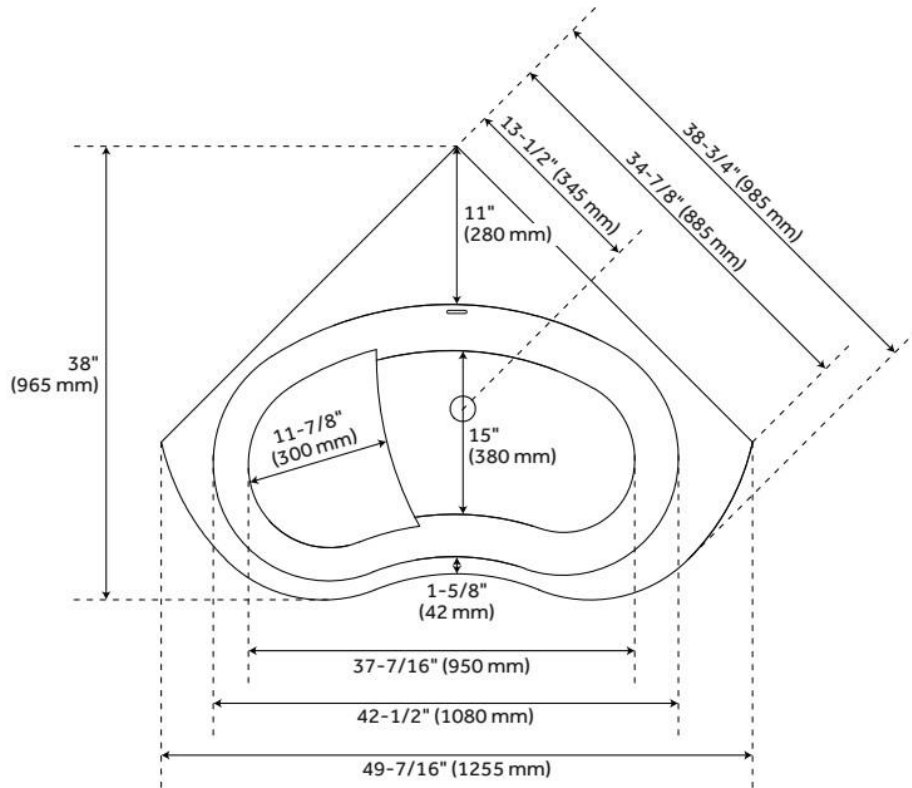

49" KENORA ACRYLIC CORNER TUB

SKU: 953888

Code: SH484675, SH484676, SH484677, SH484678, SH484679, SH484680, SH484681, SH354337

FEATURES

Tub Material: Acrylic
Product Finish: White
Shape: Specialty
Tub Drain Placement: Center
Drain Included: No
Water Depth to Overflow: 17-1/4"
Water Capacity (Gallons): 42
Built-In Adjusters: Yes
Tub Weight Uncrated (lbs): 66
Optional Accessory: 428473

CSA B45.5/IAPMO Z124, LISTED ID: SH112032WH

ADDITIONAL FEATURES

- All dimensions($\pm 1/2$ ").
- Formed of two acrylic sheets, the air between acting as thermal insulator.
- Optional Quick Connect Drop-In Drain Kit Includes:
 - Floor Plate, 1-1/2" PVC Pipe, 2" x 1-1/2" Trap Adapters, 1 Brass Threaded, 1 Brass Unthreaded Tailpiece and Plug.
 - Installs above your subfloor, but underneath your cement floor or tile, so you do not need access below the fixture.

REVISED 6/19/2024

49" KENORA ACRYLIC CORNER TUB

SKU: 953888

Code: SH484675, SH484676, SH484677, SH484678, SH484679, SH484680, SH484681, SH354337

REVISED 6/19/2024

CURVED DRAIN & OVERFLOW TRIM KIT

SKU: 944547
Code: SH440852