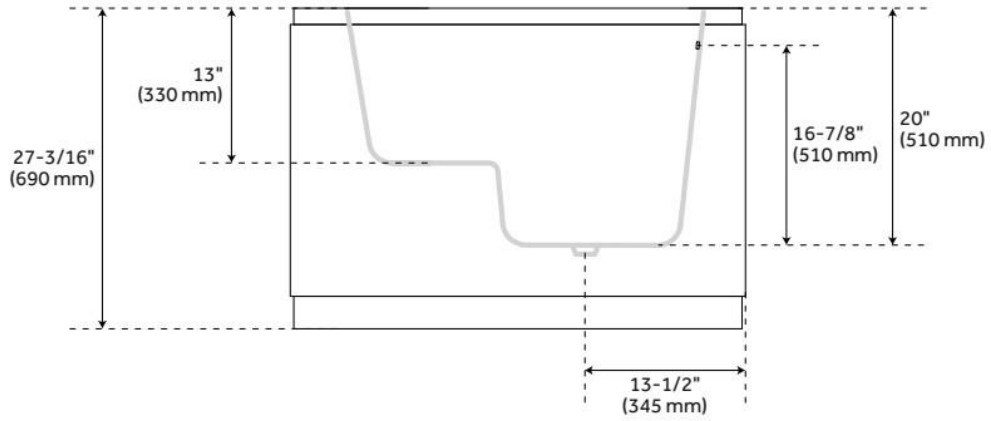

49" KENORA ACRYLIC CORNER TUB

SKU: 953888

Code: SH484675, SH484676, SH484677, SH484678, SH484679, SH484680, SH484681, SH354337

REVISED 6/19/2024