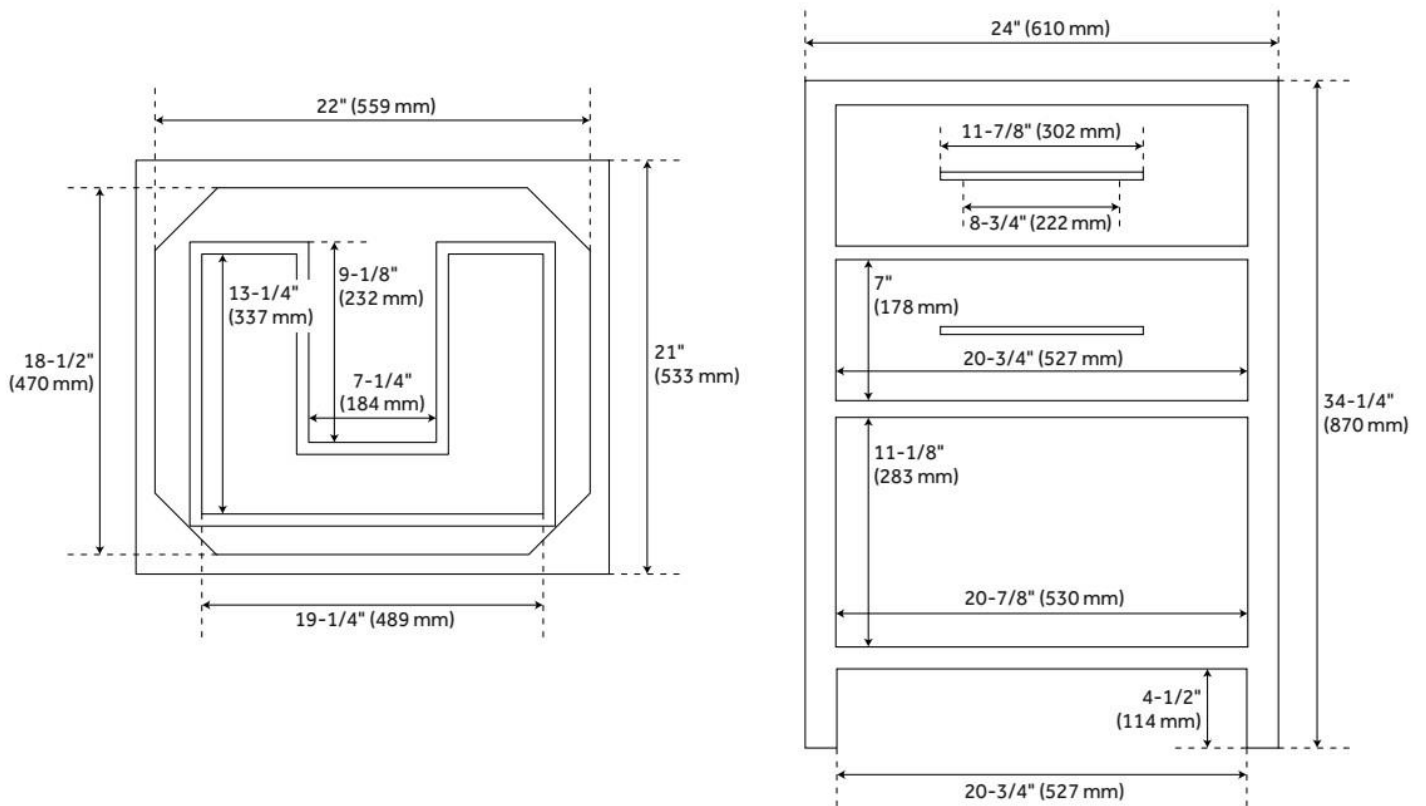

## ADDITIONAL FEATURES

- Includes a matching backsplash and white porcelain sink.
- Polished Carrara Marble is sourced from Italy.
- Each stone top is carved from a single piece of stone and will feature natural variations.
- See Installation Instructions for directions to attach the vanity top and sink.
- All dimensions are ( $\pm 1/2"$ ).
- [Wood finish samples available.](#)

# 24" ROBERTSON CONSOLE VANITY WITH RECTANGULAR UNDERMOUNT SINK - BRUSHED

SKU: 953906-24-RUMB

Code: SH484862, SH484863, SH484864, SH484865, SH484866, SH484867, SH484868, SH484869, SH559071

REVISED 11/26/2024