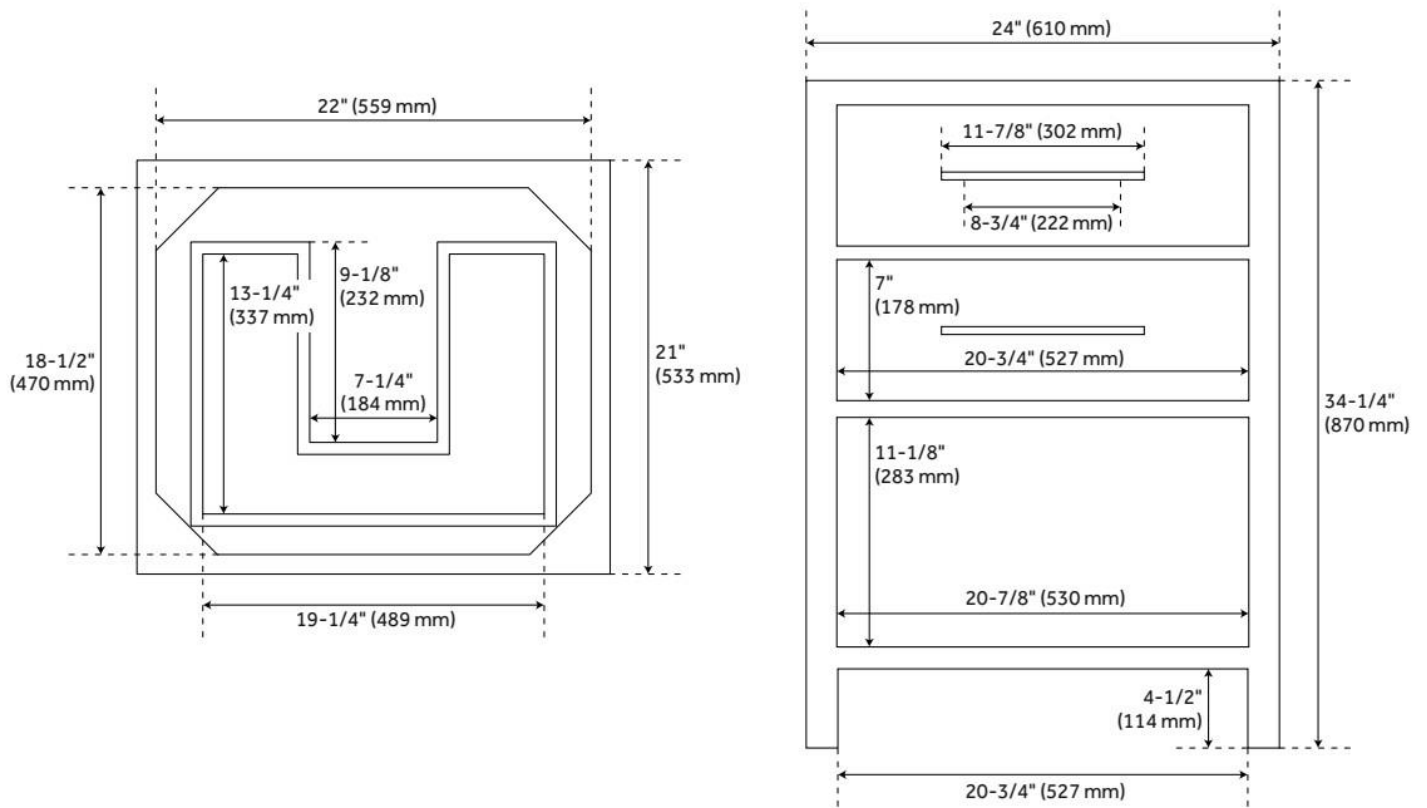

24" ROBERTSON CONSOLE VANITY WITH UNDERMOUNT SINK - BRUSHED WHITE

SKU: 953906-24-UM

Code: SH484768, SH484859, SH484860, SH484861

FEATURES

Material: Mahogany
Product Finish: Brushed White
Number of Drawers: 1
Soft-Close Slides: Yes
Dovetail Drawers: Yes
Hardware Finish: Satin Nickel
Built-In Adjusters: Yes

ASME A112.19.2/CSA B45.1, Massachusetts Accepted, LISTED ID: 506895

ADDITIONAL FEATURES

- Includes a matching backsplash and white porcelain sink.
- Polished Carrara Marble is sourced from Italy.
- Each stone top is carved from a single piece of stone and will feature natural variations.
- See Installation Instructions for directions to attach the vanity top and sink.
- All dimensions are ($\pm 1/2"$).
- [Wood finish samples available.](#)

REVISED 8/12/2024

24" ROBERTSON CONSOLE VANITY WITH UNDERMOUNT SINK - BRUSHED WHITE

SKU: 953906-24-UM

Code: SH484768, SH484859, SH484860, SH484861

REVISED 8/12/2024