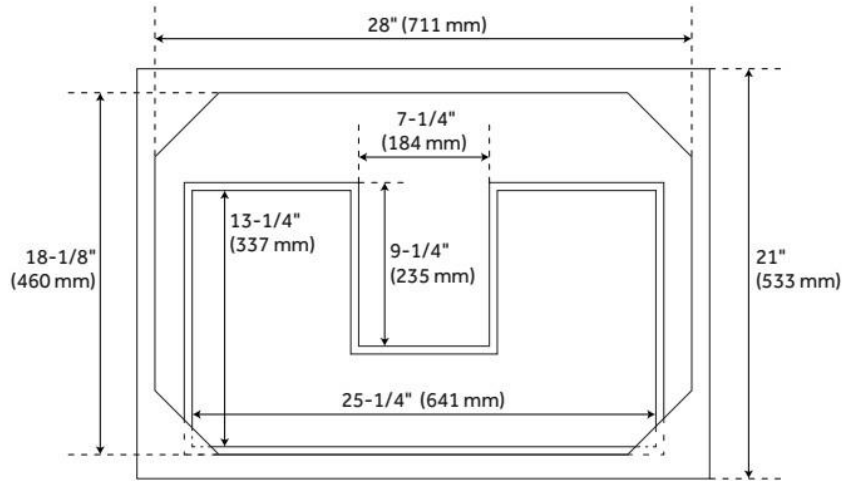

30" ROBERTSON CONSOLE VANITY WITH RECTANGULAR UNDERMOUNT SINK - BRUSHED

SKU: 953906-30-RUMB

Code: SH484874, SH484875, SH484876, SH484877, SH484878, SH484879, SH484880, SH484881

FEATURES

Material: Mahogany
Product Finish: Brushed White
Number of Drawers: 1
Soft-Close Slides: Yes
Dovetail Drawers: Yes
Hardware Finish: Satin Nickel
Built-In Adjusters: Yes

ASME A112.19.2/CSA B45.1, Massachusetts Accepted, LISTED ID: 506897

ADDITIONAL FEATURES

- Includes a matching backsplash and white porcelain sink.
- Polished Carrara Marble is sourced from Italy.
- Each stone top is carved from a single piece of stone and will feature natural variations.
- See Installation Instructions for directions to attach the vanity top and sink.
- All dimensions are ($\pm 1/2$ ").
- [Wood finish samples available.](#)

REVISED 8/12/2024

30" ROBERTSON CONSOLE VANITY WITH RECTANGULAR UNDERMOUNT SINK - BRUSHED

SKU: 953906-30-RUMB

Code: SH484874, SH484875, SH484876, SH484877, SH484878, SH484879, SH484880, SH484881

REVISED 8/12/2024