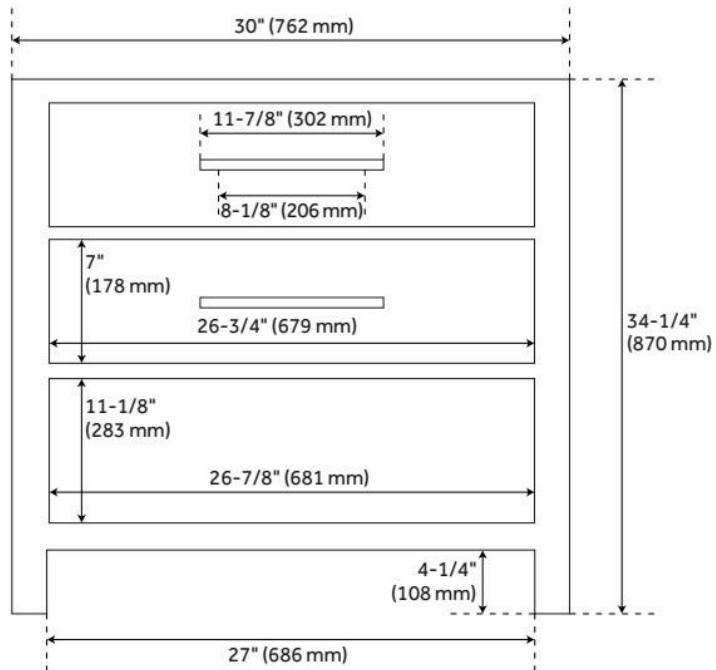

30" ROBERTSON CONSOLE VANITY WITH RECTANGULAR UNDERMOUNT SINK - BRUSHED

SKU: 953906-30-RUMB

Code: SH484874, SH484875, SH484876, SH484877, SH484878, SH484879, SH484880, SH484881

FEATURES

Material: Mahogany
Product Finish: Brushed White
Number of Drawers: 1
Soft-Close Slides: Yes
Dovetail Drawers: Yes
Hardware Finish: Satin Nickel
Built-In Adjusters: Yes

ASME A112.19.2/CSA B45.1, Massachusetts Accepted, LISTED ID: 506897

ADDITIONAL FEATURES

- Includes a matching backsplash and white porcelain sink.
- Polished Carrara Marble is sourced from Italy.
- Each stone top is carved from a single piece of stone and will feature natural variations.
- See Installation Instructions for directions to attach the vanity top and sink.
- All dimensions are ($\pm 1/2$ ").
- [Wood finish samples available.](#)

REVISED 8/12/2024

30" ROBERTSON CONSOLE VANITY WITH RECTANGULAR UNDERMOUNT SINK - BRUSHED

SKU: 953906-30-RUMB

Code: SH484874, SH484875, SH484876, SH484877, SH484878, SH484879, SH484880, SH484881

REVISED 8/12/2024