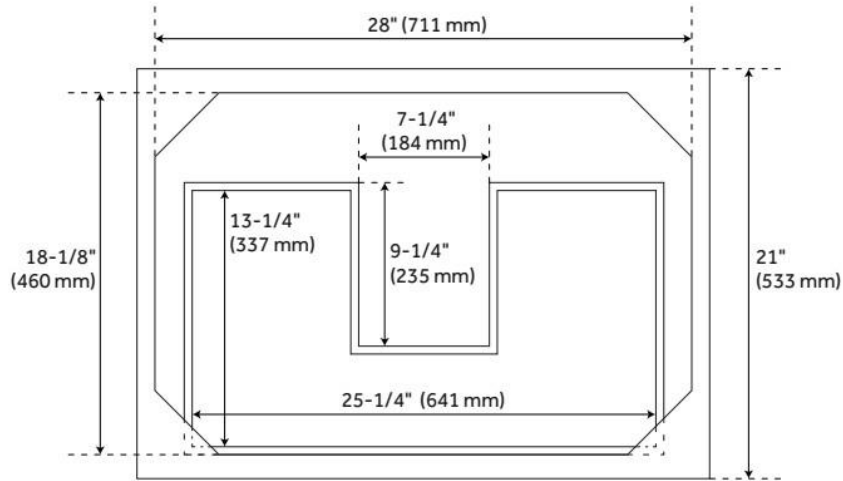

30" ROBERTSON CONSOLE VANITY WITH RECTANGULAR UNDERMOUNT SINK - BRUSHED

SKU: 953906-30-RUMB

Code: SH484874, SH484875, SH484876, SH484877, SH484878, SH484879, SH484880, SH484881, SH559088

REVISED 11/26/2024