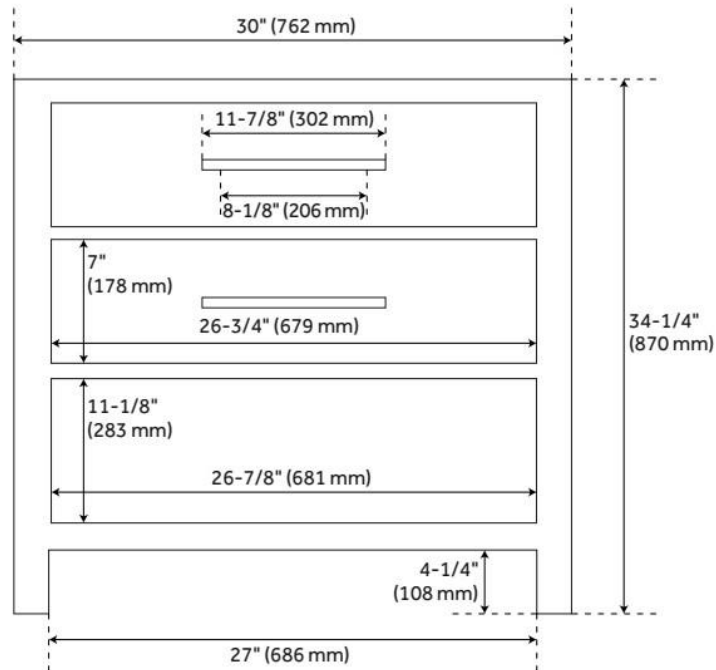

## ADDITIONAL FEATURES

- Includes a matching backsplash and white porcelain sink.
- Polished Carrara Marble is sourced from Italy.
- Each stone top is carved from a single piece of stone and will feature natural variations.
- See Installation Instructions for directions to attach the vanity top and sink.
- All dimensions are ( $\pm 1/2"$ ).
- [Wood finish samples available.](#)

# 30" ROBERTSON CONSOLE VANITY WITH RECTANGULAR UNDERMOUNT SINK - BRUSHED

SKU: 953906-30-RUMB

Code: SH484874, SH484875, SH484876, SH484877, SH484878, SH484879, SH484880, SH484881, SH559088

REVISED 11/26/2024