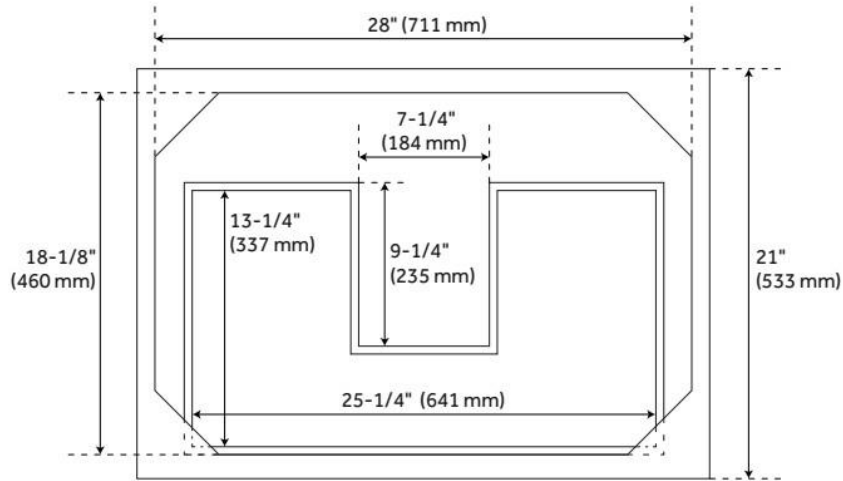

30" ROBERTSON CONSOLE VANITY WITH UNDERMOUNT SINK - BRUSHED WHITE

SKU: 953906-30-UM

Code: SH484870, SH484871, SH484872, SH484873

REVISED 8/12/2024