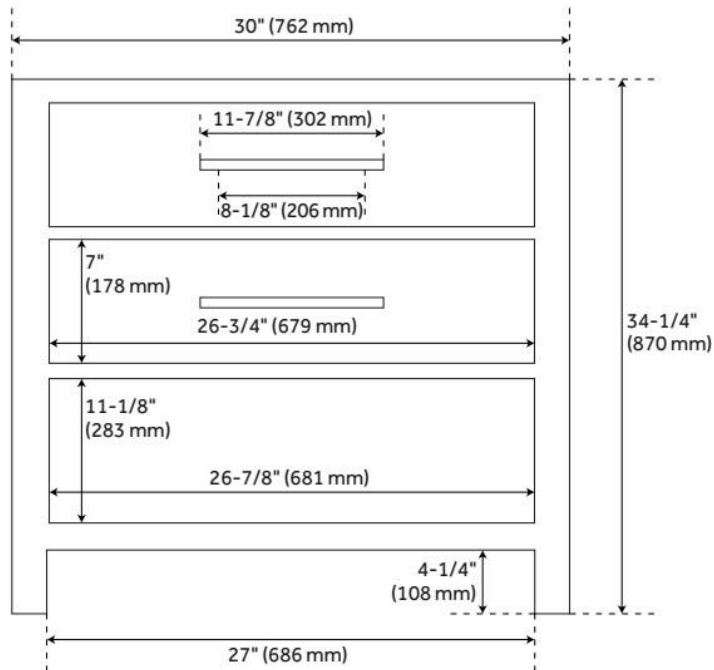

30" ROBERTSON CONSOLE VANITY WITH UNDERMOUNT SINK - BRUSHED WHITE

SKU: 953906-30-UM

Code: SH484870, SH484871, SH484872, SH484873

FEATURES

Material: Mahogany
Product Finish: Brushed White
Number of Drawers: 1
Soft-Close Slides: Yes
Dovetail Drawers: Yes
Hardware Finish: Satin Nickel
Built-In Adjusters: Yes

ASME A112.19.2/CSA B45.1, Massachusetts Accepted, LISTED ID: 506895

ADDITIONAL FEATURES

- Includes a matching backsplash and white porcelain sink.
- Polished Carrara Marble is sourced from Italy.
- Each stone top is carved from a single piece of stone and will feature natural variations.
- See Installation Instructions for directions to attach the vanity top and sink.
- All dimensions are ($\pm 1/2"$).
- [Wood finish samples available.](#)

REVISED 8/12/2024

30" ROBERTSON CONSOLE VANITY WITH UNDERMOUNT SINK - BRUSHED WHITE

SKU: 953906-30-UM

Code: SH484870, SH484871, SH484872, SH484873

REVISED 8/12/2024