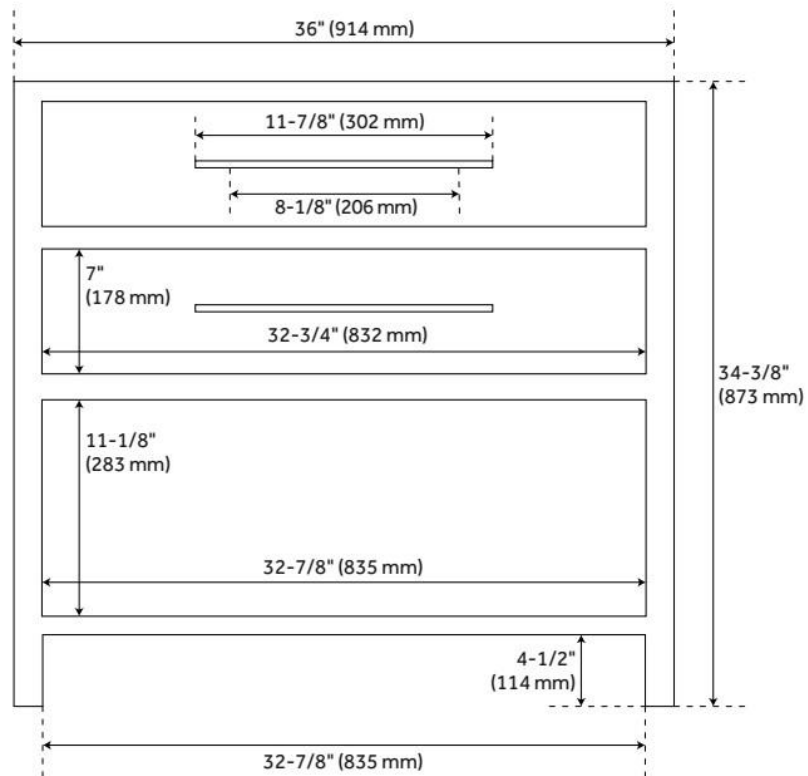

36" ROBERTSON CONSOLE VANITY WITH RECTANGULAR UNDERMOUNT SINK - BRUSHED

SKU: 953906-36-RUMB

Code: SH484886, SH484887, SH484888, SH484889, SH484890, SH484891, SH484892, SH484893

FEATURES

Material: Mahogany
Product Finish: Brushed White
Number of Drawers: 1
Soft-Close Slides: Yes
Dovetail Drawers: Yes
Hardware Finish: Satin Nickel
Built-In Adjusters: Yes

ASME A112.19.2/CSA B45.1, Massachusetts Accepted, LISTED ID: 506897

ADDITIONAL FEATURES

- Includes a matching backsplash and white porcelain sink.
- Polished Carrara Marble is sourced from Italy.
- Each stone top is carved from a single piece of stone and will feature natural variations.
- See Installation Instructions for directions to attach the vanity top and sink.
- All dimensions are ($\pm 1/2"$).
- [Wood finish samples available.](#)

REVISED 8/6/2024

36" ROBERTSON CONSOLE VANITY WITH RECTANGULAR UNDERMOUNT SINK - BRUSHED

SKU: 953906-36-RUMB

Code: SH484886, SH484887, SH484888, SH484889, SH484890, SH484891, SH484892, SH484893

REVISED 8/6/2024