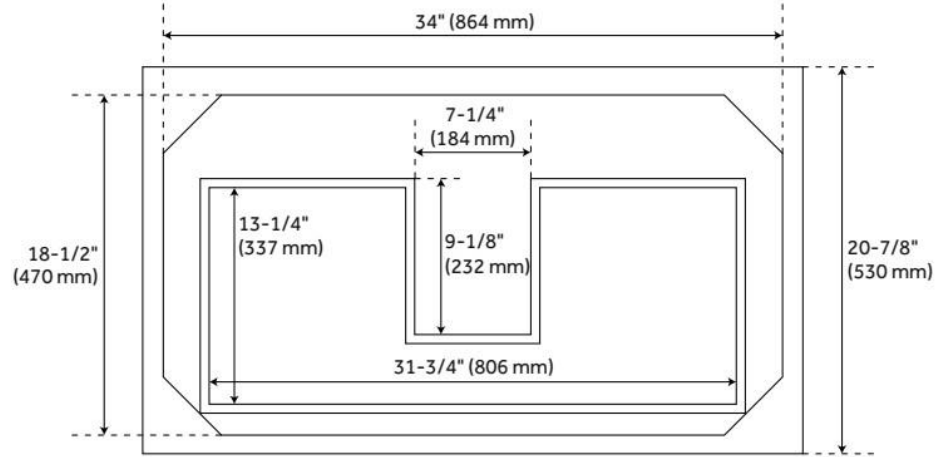

36" ROBERTSON CONSOLE VANITY WITH RECTANGULAR UNDERMOUNT SINK - BRUSHED

SKU: 953906-36-RUMB

Code: SH484886, SH484887, SH484888, SH484889, SH484890, SH484891, SH484892, SH484893

FEATURES

Material: Mahogany
Product Finish: Brushed White
Number of Drawers: 1
Soft-Close Slides: Yes
Dovetail Drawers: Yes
Hardware Finish: Satin Nickel
Built-In Adjusters: Yes

ASME A112.19.2/CSA B45.1, Massachusetts Accepted, LISTED ID: 506897

ADDITIONAL FEATURES

- Includes a matching backsplash and white porcelain sink.
- Polished Carrara Marble is sourced from Italy.
- Each stone top is carved from a single piece of stone and will feature natural variations.
- See Installation Instructions for directions to attach the vanity top and sink.
- All dimensions are ($\pm 1/2"$).
- [Wood finish samples available.](#)

REVISED 8/6/2024

36" ROBERTSON CONSOLE VANITY WITH RECTANGULAR UNDERMOUNT SINK - BRUSHED

SKU: 953906-36-RUMB

Code: SH484886, SH484887, SH484888, SH484889, SH484890, SH484891, SH484892, SH484893

REVISED 8/6/2024