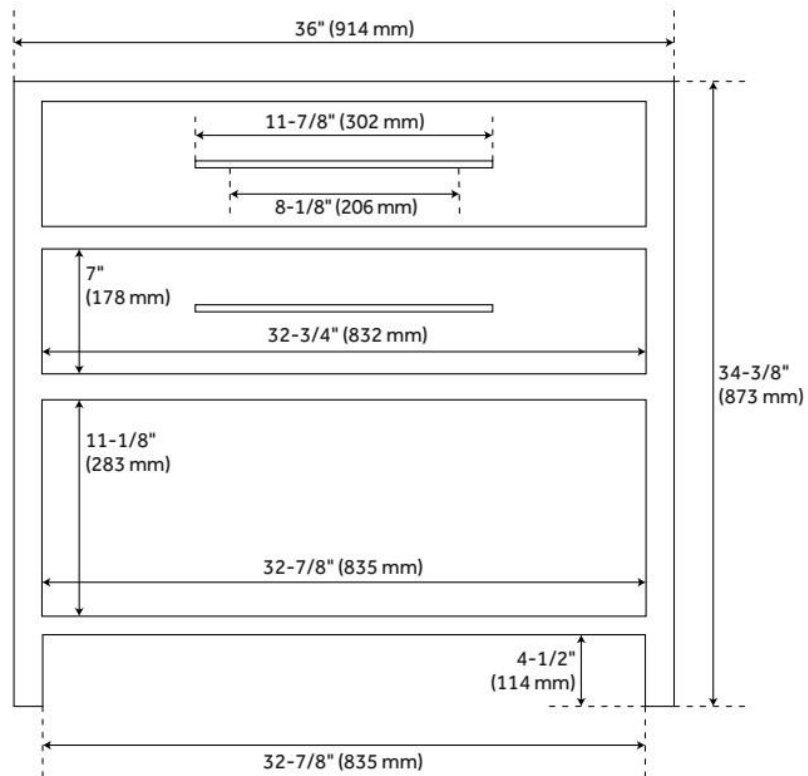

36" ROBERTSON CONSOLE VANITY WITH RECTANGULAR UNDERMOUNT SINK - BRUSHED

SKU: 953906-36-RUMB

Code: SH484886, SH484887, SH484888, SH484889, SH484890, SH484891, SH484892, SH484893, SH559101

FEATURES

Material: Mahogany
Product Finish: Brushed White
Number of Drawers: 1
Soft-Close Slides: Yes
Dovetail Drawers: Yes
Hardware Finish: Satin Nickel
Built-In Adjusters: Yes

ASME A112.19.2/CSA B45.1, Massachusetts Accepted, LISTED ID: 506897

ADDITIONAL FEATURES

- Includes a matching backsplash and white porcelain sink.
- Polished Carrara Marble is sourced from Italy.
- Each stone top is carved from a single piece of stone and will feature natural variations.
- See Installation Instructions for directions to attach the vanity top and sink.
- All dimensions are ($\pm 1/2$ ").
- [Wood finish samples available.](#)

REVISED 11/27/2024

36" ROBERTSON CONSOLE VANITY WITH RECTANGULAR UNDERMOUNT SINK - BRUSHED

SKU: 953906-36-RUMB

Code: SH484886, SH484887, SH484888, SH484889, SH484890, SH484891, SH484892, SH484893, SH559101