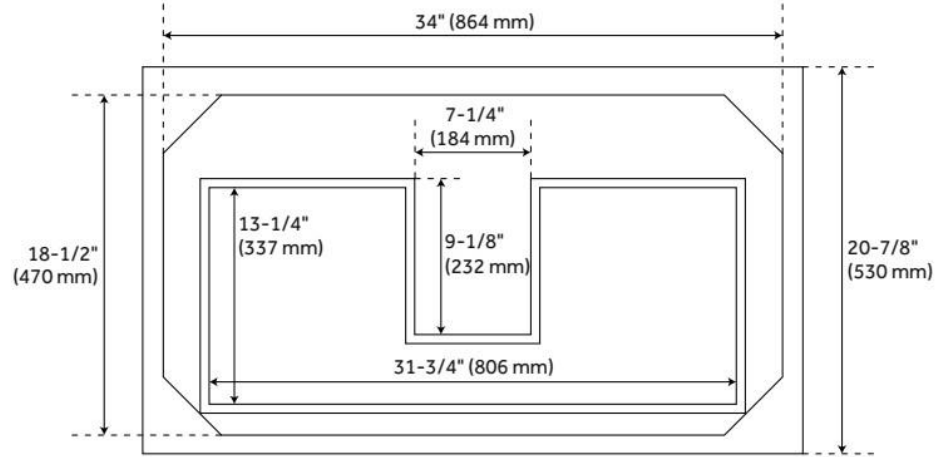

36" ROBERTSON CONSOLE VANITY WITH RECTANGULAR UNDERMOUNT SINK - BRUSHED

SKU: 953906-36-RUMB

Code: SH484886, SH484887, SH484888, SH484889, SH484890, SH484891, SH484892, SH484893, SH559101

FEATURES

Material: Mahogany
Product Finish: Brushed White
Number of Drawers: 1
Soft-Close Slides: Yes
Dovetail Drawers: Yes
Hardware Finish: Satin Nickel
Built-In Adjusters: Yes

ASME A112.19.2/CSA B45.1, Massachusetts Accepted, LISTED ID: 506897

ADDITIONAL FEATURES

- Includes a matching backsplash and white porcelain sink.
- Polished Carrara Marble is sourced from Italy.
- Each stone top is carved from a single piece of stone and will feature natural variations.
- See Installation Instructions for directions to attach the vanity top and sink.
- All dimensions are ($\pm 1/2$ ").
- [Wood finish samples available.](#)

REVISED 11/27/2024

36" ROBERTSON CONSOLE VANITY WITH RECTANGULAR UNDERMOUNT SINK - BRUSHED

SKU: 953906-36-RUMB

Code: SH484886, SH484887, SH484888, SH484889, SH484890, SH484891, SH484892, SH484893, SH559101