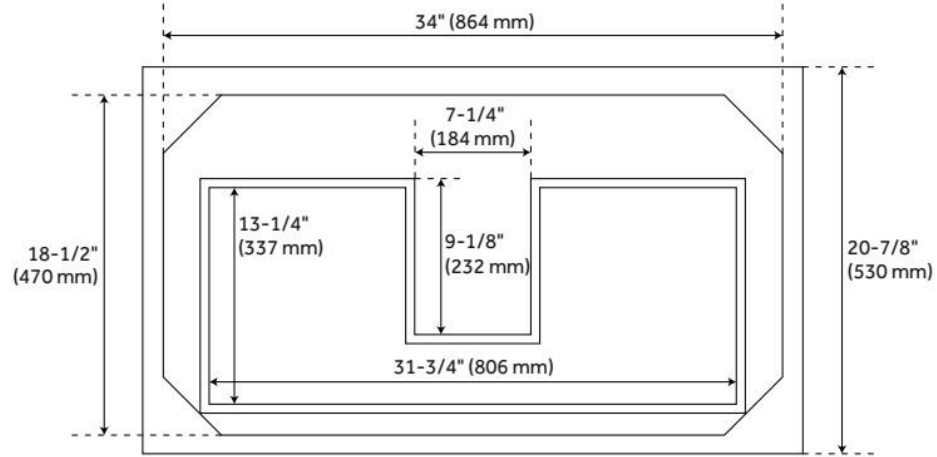

36" ROBERTSON CONSOLE VANITY WITH UNDERMOUNT SINK - BRUSHED WHITE

SKU: 953906-36-UM

Code: SH484882, SH484883, SH484884, SH484885

REVISED 8/5/2024