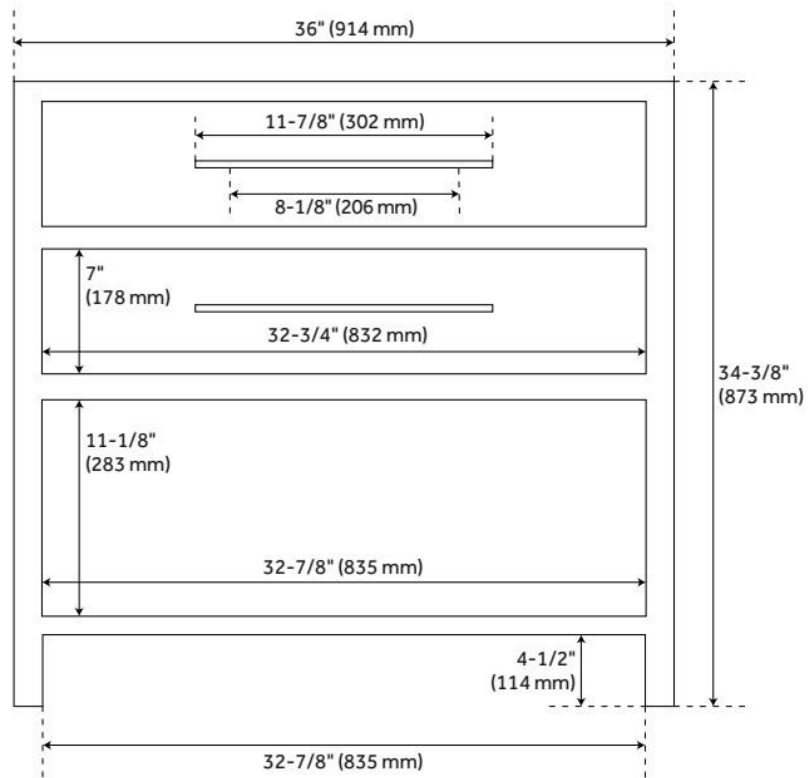

36" ROBERTSON CONSOLE VANITY WITH UNDERMOUNT SINK - BRUSHED WHITE

SKU: 953906-36-UM

Code: SH484882, SH484883, SH484884, SH484885

FEATURES

Material: Mahogany
Product Finish: Brushed White
Number of Drawers: 1
Soft-Close Slides: Yes
Dovetail Drawers: Yes
Hardware Finish: Satin Nickel
Built-In Adjusters: Yes

ASME A112.19.2/CSA B45.1, Massachusetts Accepted, LISTED ID: 506895

ADDITIONAL FEATURES

- Includes a matching backsplash and white porcelain sink.
- Polished Carrara Marble is sourced from Italy.
- Each stone top is carved from a single piece of stone and will feature natural variations.
- See Installation Instructions for directions to attach the vanity top and sink.
- All dimensions are ($\pm 1/2"$).
- [Wood finish samples available.](#)

REVISED 8/5/2024

36" ROBERTSON CONSOLE VANITY WITH UNDERMOUNT SINK - BRUSHED WHITE

SKU: 953906-36-UM

Code: SH484882, SH484883, SH484884, SH484885

REVISED 8/5/2024