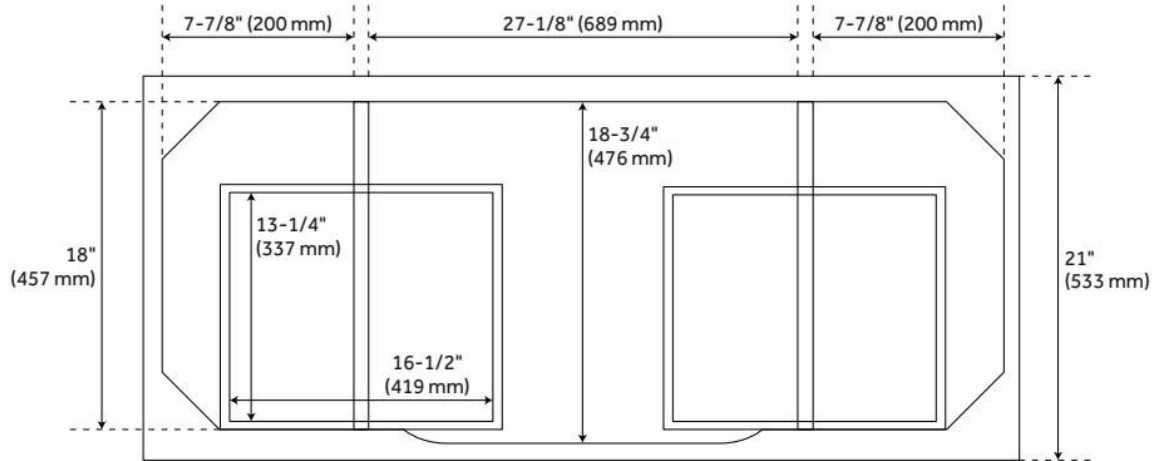

48" ROBERTSON CONSOLE VANITY WITH RECTANGULAR UNDERMOUNT SINK - BRUSHED

SKU: 953906-48-RUMB

Code: SH484898, SH484899, SH484900, SH484901, SH484902, SH484903, SH484904, SH484905

FEATURES

Material: Mahogany
Product Finish: Brushed White
Number of Drawers: 2
Soft-Close Slides: Yes
Dovetail Drawers: Yes
Hardware Finish: Satin Nickel
Built-In Adjusters: Yes

ASME A112.19.2/CSA B45.1, Massachusetts Accepted, LISTED ID: 506897

ADDITIONAL FEATURES

- Includes a matching backsplash and white porcelain sink.
- Polished Carrara Marble is sourced from Italy.
- Each stone top is carved from a single piece of stone and will feature natural variations.
- See Installation Instructions for directions to attach the vanity top and sink.
- All dimensions are ($\pm 1/2"$).
- [Wood finish samples available.](#)

REVISED 8/12/2024

48" ROBERTSON CONSOLE VANITY WITH RECTANGULAR UNDERMOUNT SINK - BRUSHED

SKU: 953906-48-RUMB

Code: SH484898, SH484899, SH484900, SH484901, SH484902, SH484903, SH484904, SH484905

REVISED 8/12/2024