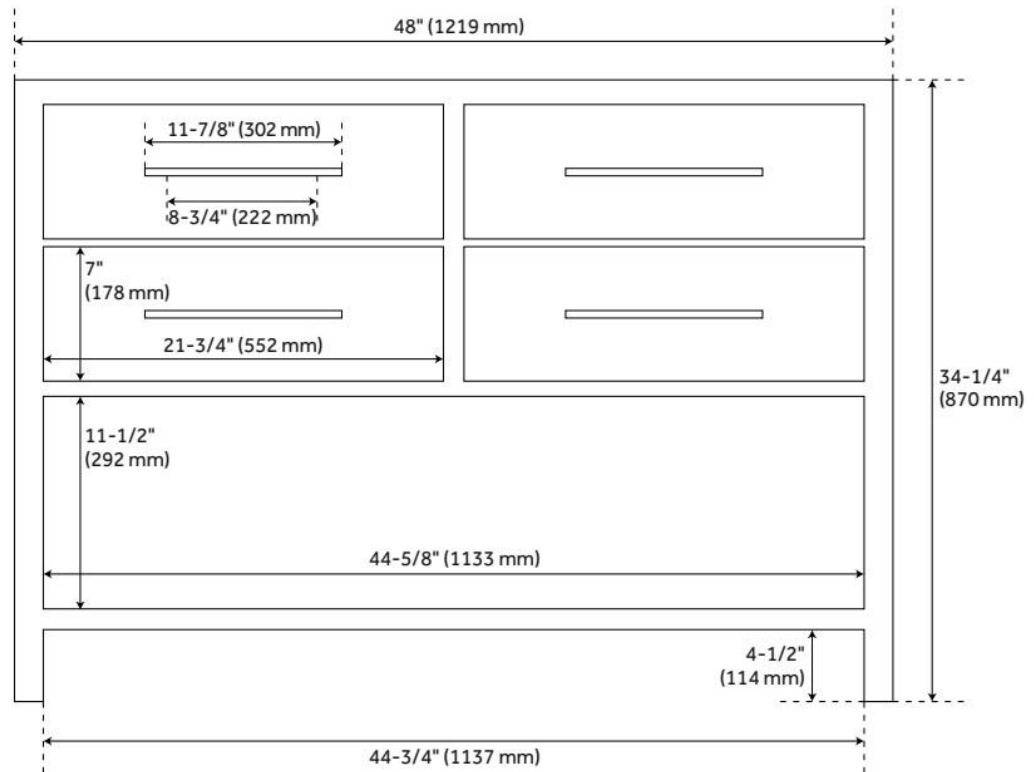

48" ROBERTSON CONSOLE VANITY WITH RECTANGULAR UNDERMOUNT SINK - BRUSHED

SKU: 953906-48-RUMB

Code: SH484898, SH484899, SH484900, SH484901, SH484902, SH484903, SH484904, SH484905

FEATURES

Material: Mahogany
Product Finish: Brushed White
Number of Drawers: 2
Soft-Close Slides: Yes
Dovetail Drawers: Yes
Hardware Finish: Satin Nickel
Built-In Adjusters: Yes

ASME A112.19.2/CSA B45.1, Massachusetts Accepted, LISTED ID: 506897

ADDITIONAL FEATURES

- Includes a matching backsplash and white porcelain sink.
- Polished Carrara Marble is sourced from Italy.
- Each stone top is carved from a single piece of stone and will feature natural variations.
- See Installation Instructions for directions to attach the vanity top and sink.
- All dimensions are ($\pm 1/2"$).
- [Wood finish samples available.](#)

REVISED 8/12/2024

48" ROBERTSON CONSOLE VANITY WITH RECTANGULAR UNDERMOUNT SINK - BRUSHED

SKU: 953906-48-RUMB

Code: SH484898, SH484899, SH484900, SH484901, SH484902, SH484903, SH484904, SH484905

REVISED 8/12/2024