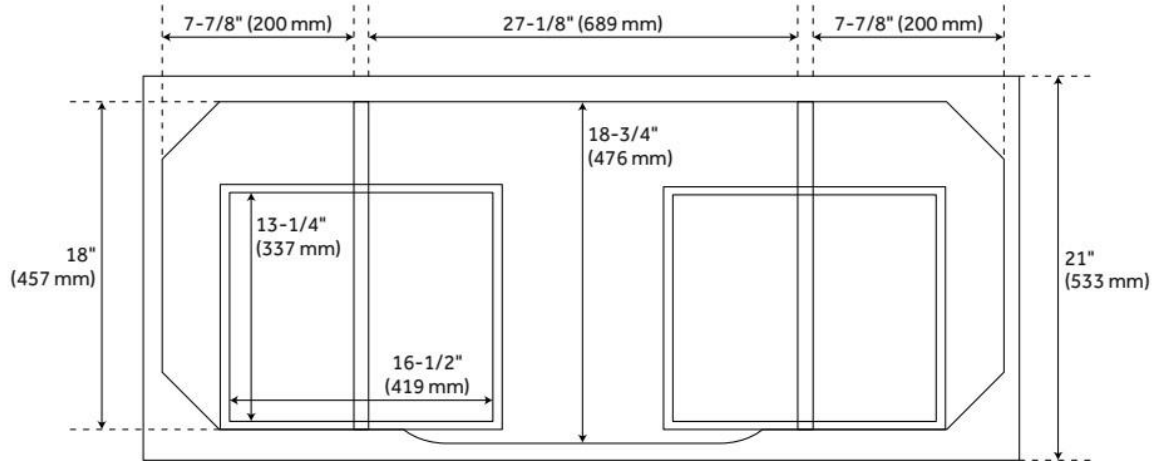

48" ROBERTSON CONSOLE VANITY WITH RECTANGULAR UNDERMOUNT SINK - BRUSHED

SKU: 953906-48-RUMB

Code: SH484898, SH484899, SH484900, SH484901, SH484902, SH484903, SH484904, SH484905, SH559120

FEATURES

Material: Mahogany
Product Finish: Brushed White
Number of Drawers: 2
Soft-Close Slides: Yes
Dovetail Drawers: Yes
Hardware Finish: Satin Nickel
Built-In Adjusters: Yes

ASME A112.19.2/CSA B45.1, Massachusetts Accepted, LISTED ID: 506897

ADDITIONAL FEATURES

- Includes a matching backsplash and white porcelain sink.
- Polished Carrara Marble is sourced from Italy.
- Each stone top is carved from a single piece of stone and will feature natural variations.
- See Installation Instructions for directions to attach the vanity top and sink.
- All dimensions are ($\pm 1/2"$).
- [Wood finish samples available.](#)

REVISED 11/27/2024

48" ROBERTSON CONSOLE VANITY WITH RECTANGULAR UNDERMOUNT SINK - BRUSHED

SKU: 953906-48-RUMB

Code: SH484898, SH484899, SH484900, SH484901, SH484902, SH484903, SH484904, SH484905, SH559120