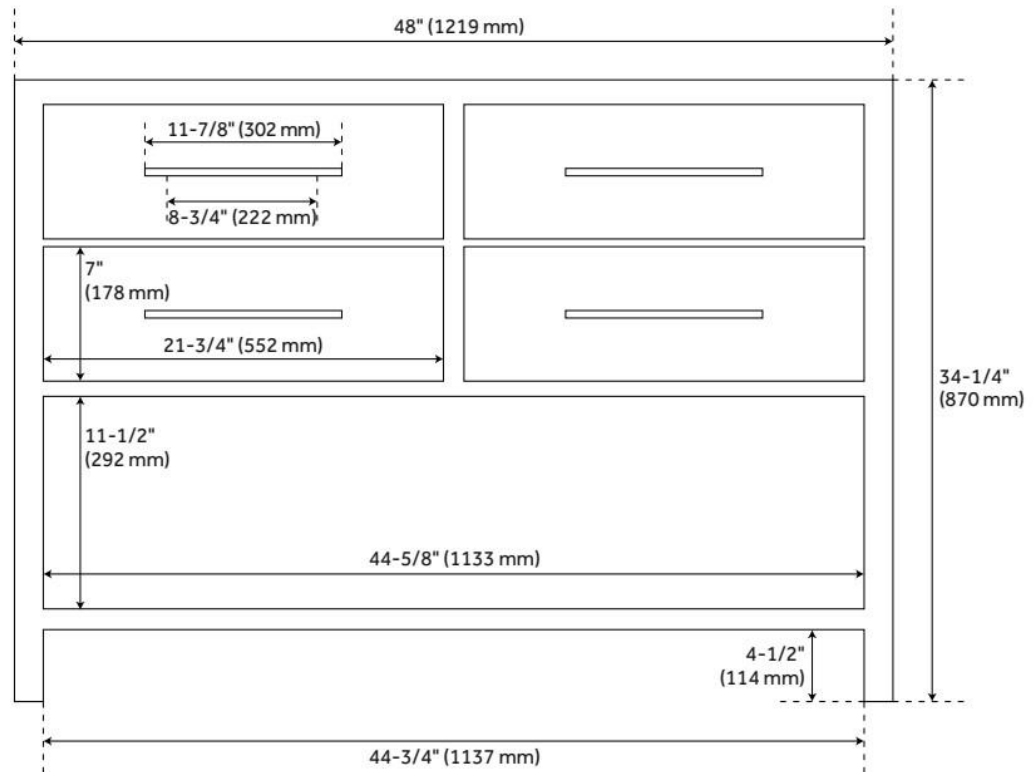

48" ROBERTSON CONSOLE VANITY WITH RECTANGULAR UNDERMOUNT SINK - BRUSHED

SKU: 953906-48-RUMB

Code: SH484898, SH484899, SH484900, SH484901, SH484902, SH484903, SH484904, SH484905, SH559120

FEATURES

Material: Mahogany
Product Finish: Brushed White
Number of Drawers: 2
Soft-Close Slides: Yes
Dovetail Drawers: Yes
Hardware Finish: Satin Nickel
Built-In Adjusters: Yes

ASME A112.19.2/CSA B45.1, Massachusetts Accepted, LISTED ID: 506897

ADDITIONAL FEATURES

- Includes a matching backsplash and white porcelain sink.
- Polished Carrara Marble is sourced from Italy.
- Each stone top is carved from a single piece of stone and will feature natural variations.
- See Installation Instructions for directions to attach the vanity top and sink.
- All dimensions are ($\pm 1/2"$).
- [Wood finish samples available.](#)

REVISED 11/27/2024

48" ROBERTSON CONSOLE VANITY WITH RECTANGULAR UNDERMOUNT SINK - BRUSHED

SKU: 953906-48-RUMB

Code: SH484898, SH484899, SH484900, SH484901, SH484902, SH484903, SH484904, SH484905, SH559120