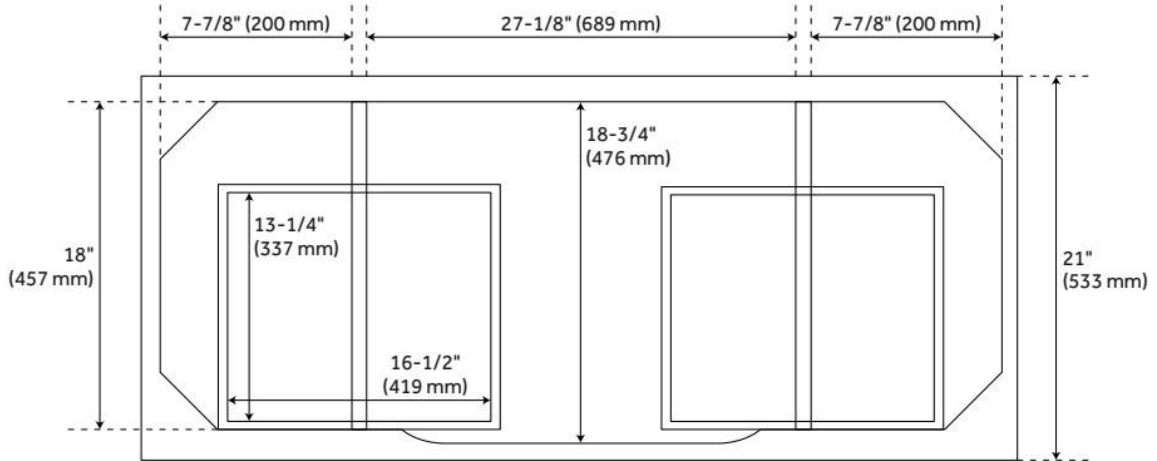

48" ROBERTSON CONSOLE VANITY WITH UNDERMOUNT SINK - BRUSHED WHITE

SKU: 953906-48-UM

Code: SH484894, SH484895, SH484896, SH484897

REVISED 8/5/2024