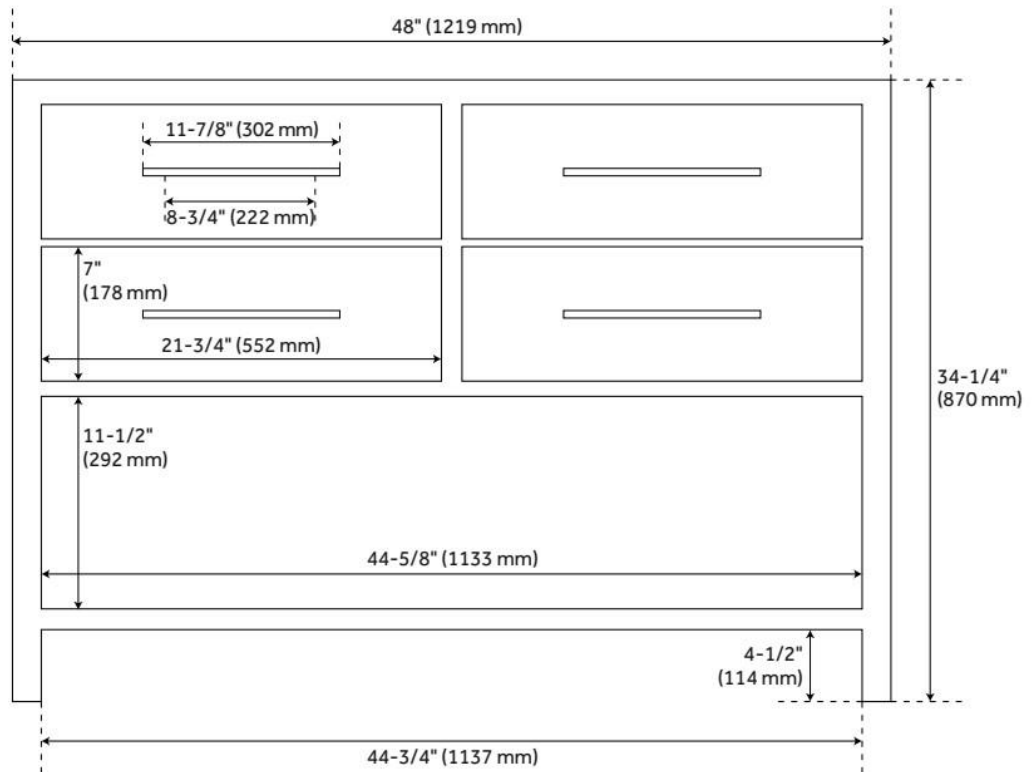

48" ROBERTSON CONSOLE VANITY WITH UNDERMOUNT SINK - BRUSHED WHITE

SKU: 953906-48-UM

Code: SH484894, SH484895, SH484896, SH484897

FEATURES

Material: Mahogany
Product Finish: Brushed White
Number of Drawers: 2
Soft-Close Slides: Yes
Dovetail Drawers: Yes
Hardware Finish: Satin Nickel
Built-In Adjusters: Yes

ASME A112.19.2/CSA B45.1, Massachusetts Accepted, LISTED ID: 506895

ADDITIONAL FEATURES

- Includes a matching backsplash and white porcelain sink.
- Polished Carrara Marble is sourced from Italy.
- Each stone top is carved from a single piece of stone and will feature natural variations.
- See Installation Instructions for directions to attach the vanity top and sink.
- All dimensions are ($\pm 1/2"$).
- [Wood finish samples available.](#)

REVISED 8/5/2024

48" ROBERTSON CONSOLE VANITY WITH UNDERMOUNT SINK - BRUSHED WHITE

SKU: 953906-48-UM

Code: SH484894, SH484895, SH484896, SH484897

REVISED 8/5/2024