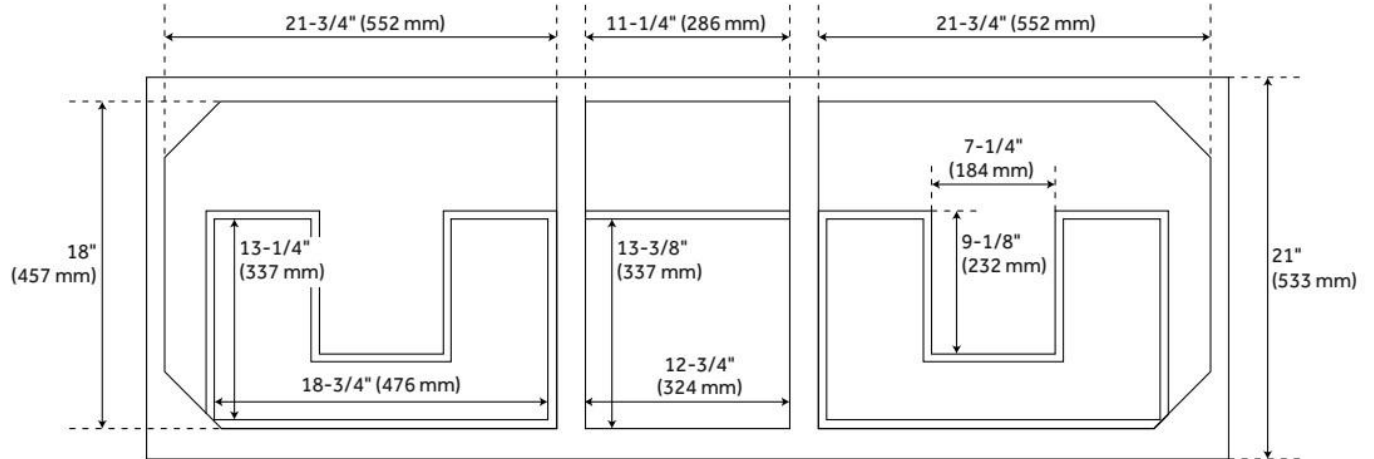

60" ROBERTSON CONSOLE VANITY WITH RECTANGULAR UNDERMOUNT SINKS - BRUSHED

SKU: 953906-60-RUMB

Code: SH484910, SH484911, SH484912, SH484913, SH484914, SH484915, SH484916, SH484917

REVISED 8/12/2024