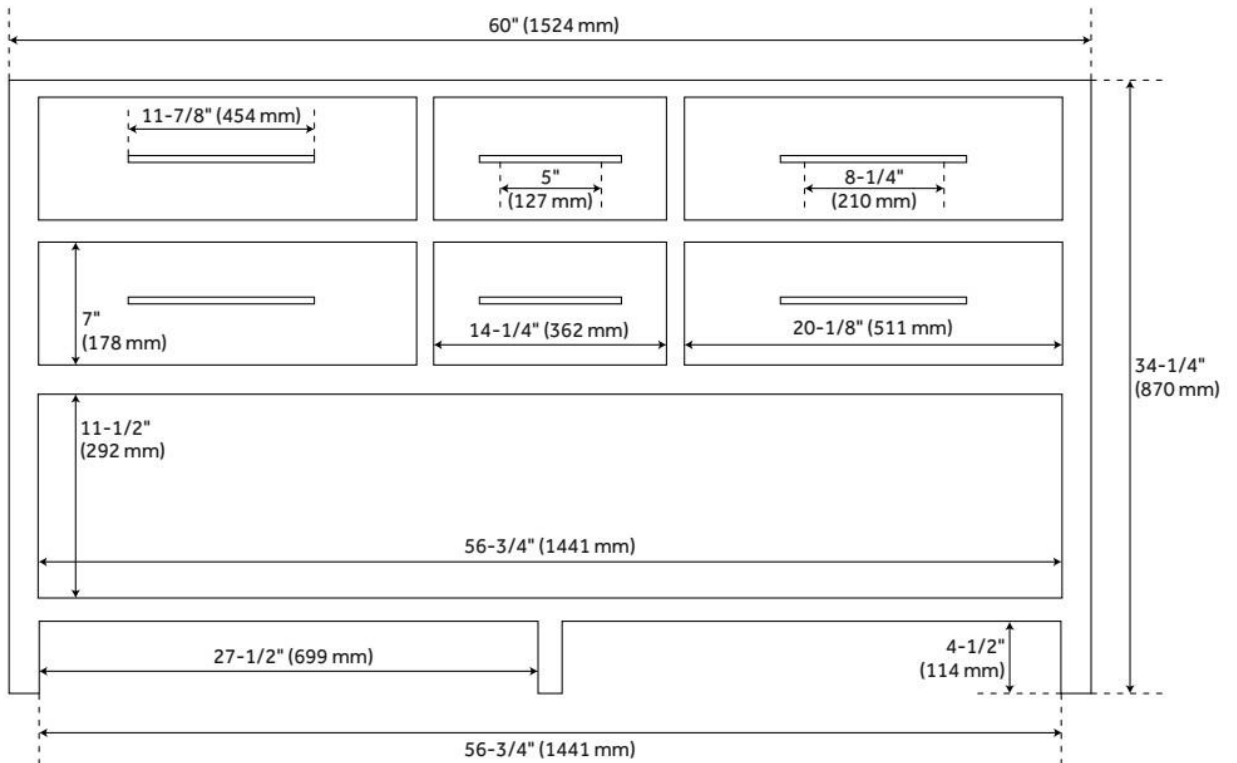

## ADDITIONAL FEATURES

- Includes a matching backsplash and white porcelain sinks.
- Polished Carrara Marble is sourced from Italy.
- Each stone top is carved from a single piece of stone and will feature natural variations.
- All dimensions are ( $\pm 1/2"$ ).
- [Wood finish samples available.](#)

# 60" ROBERTSON CONSOLE VANITY WITH RECTANGULAR UNDERMOUNT SINKS - BRUSHED

SKU: 953906-60-RUMB

Code: SH484910, SH484911, SH484912, SH484913, SH484914, SH484915, SH484916, SH484917

REVISED 8/12/2024