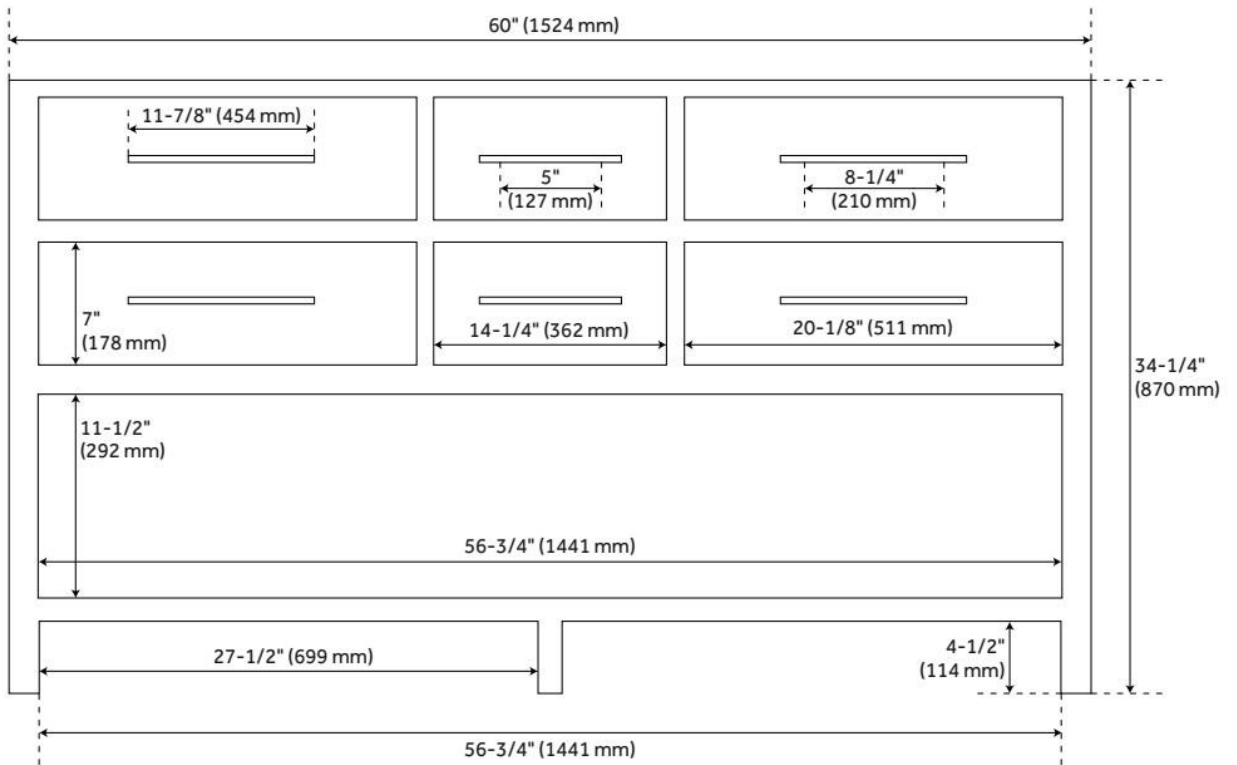

## ADDITIONAL FEATURES

- Includes a matching backsplash and white porcelain sinks.
- Polished Carrara Marble is sourced from Italy.
- Each stone top is carved from a single piece of stone and will feature natural variations.
- All dimensions are ( $\pm 1/2$ ").
- [Wood finish samples available.](#)

# 60" ROBERTSON CONSOLE VANITY WITH RECTANGULAR UNDERMOUNT SINKS - BRUSHED

SKU: 953906-60-RUMB

Code: SH484910, SH484911, SH484912, SH484913, SH484914, SH484915, SH484916, SH484917, SH559133

REVISED 11/27/2024