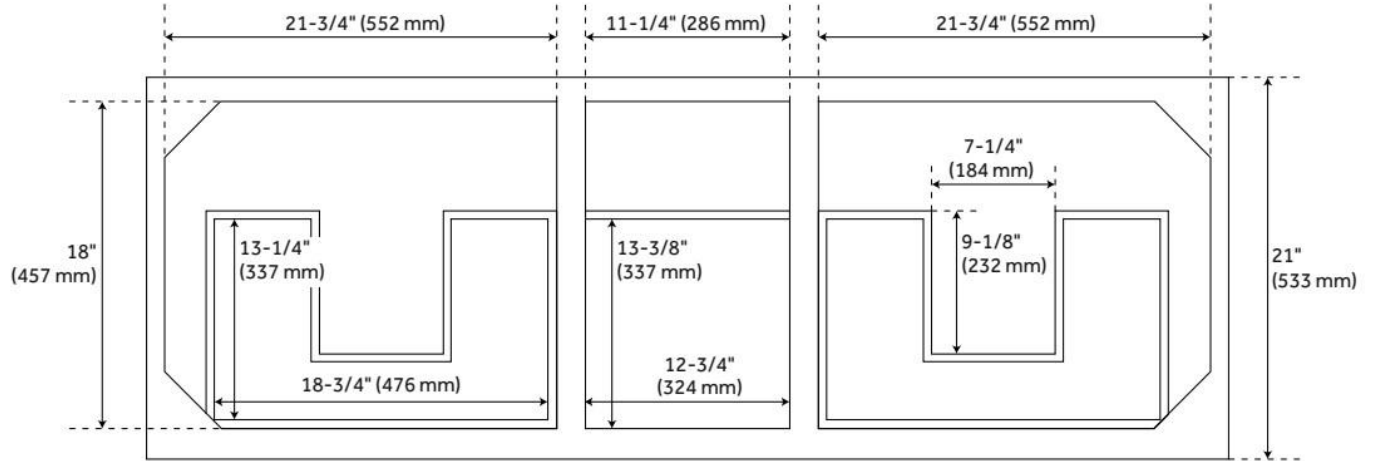

60" ROBERTSON CONSOLE VANITY WITH RECTANGULAR UNDERMOUNT SINKS - BRUSHED

SKU: 953906-60-RUMB

Code: SH484910, SH484911, SH484912, SH484913, SH484914, SH484915, SH484916, SH484917, SH559133

REVISED 11/27/2024