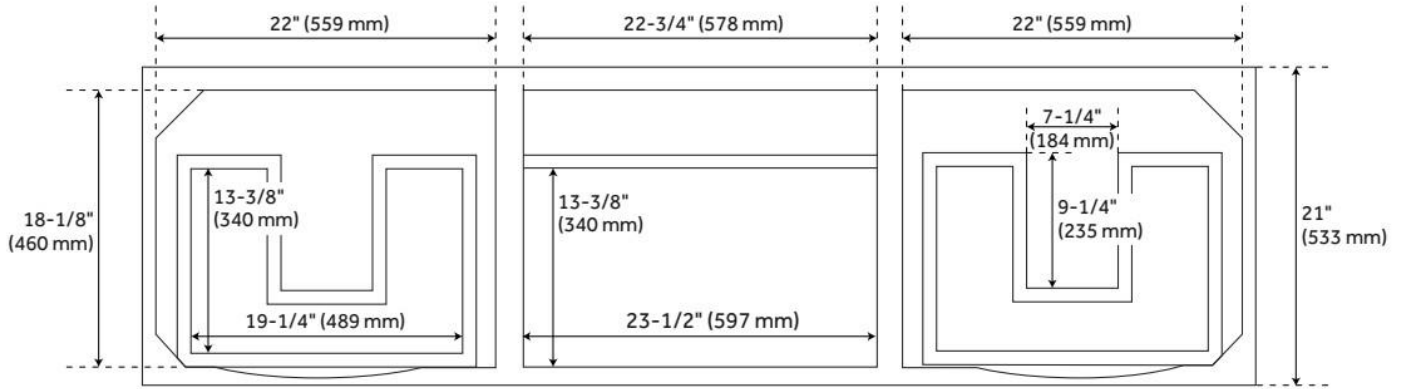

72" ROBERTSON CONSOLE VANITY WITH RECTANGULAR UNDERMOUNT SINKS - BRUSHED

SKU: 953906-72-RUMB

Code: SH484922, SH484923, SH484924, SH484925, SH484926, SH484927, SH484928, SH484929, SH559154

REVISED 11/27/2024