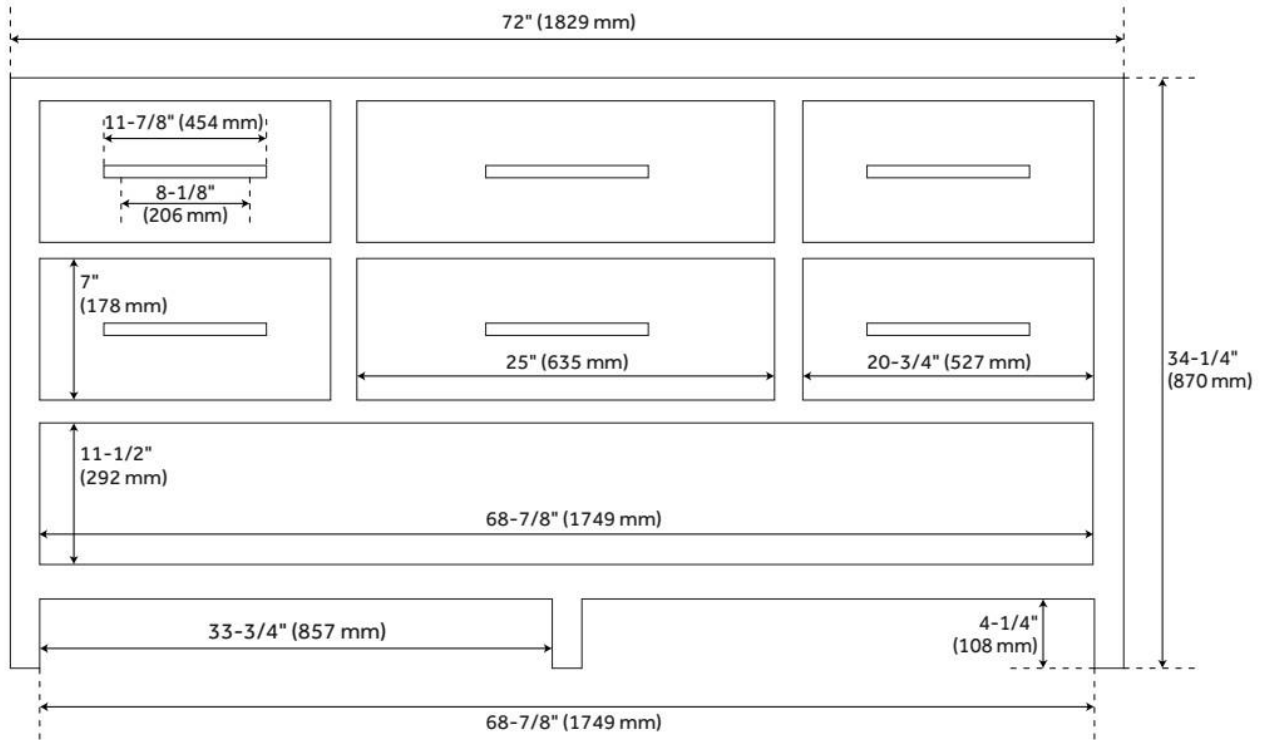

72" ROBERTSON CONSOLE VANITY WITH RECTANGULAR UNDERMOUNT SINKS - BRUSHED

SKU: 953906-72-RUMB

Code: SH484922, SH484923, SH484924, SH484925, SH484926, SH484927, SH484928, SH484929, SH559154

REVISED 11/27/2024