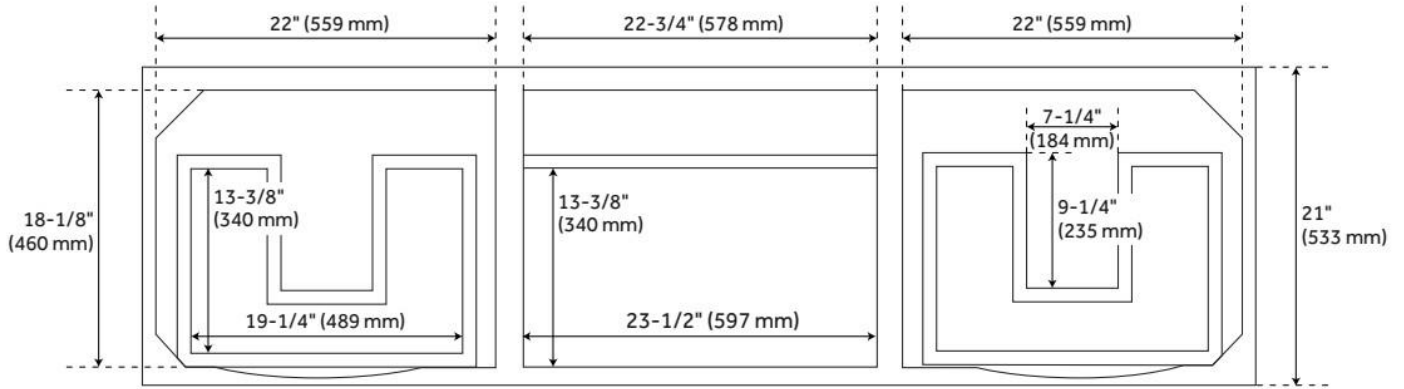

72" ROBERTSON CONSOLE VANITY WITH UNDERMOUNT SINKS - BRUSHED WHITE

SKU: 953906-72-UM

Code: SH484918, SH484919, SH484920, SH484921

REVISED 7/31/2024