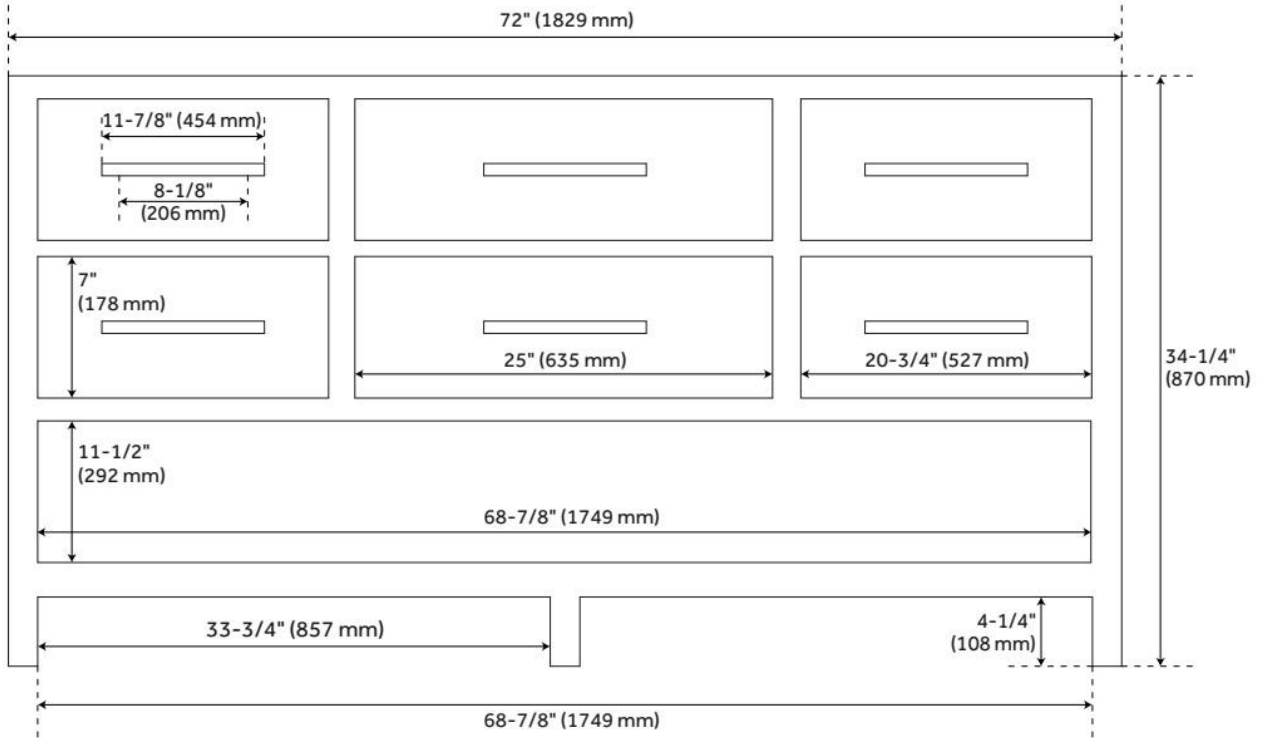

72" ROBERTSON CONSOLE VANITY WITH UNDERMOUNT SINKS - BRUSHED WHITE

SKU: 953906-72-UM

Code: SH484918, SH484919, SH484920, SH484921

REVISED 7/31/2024