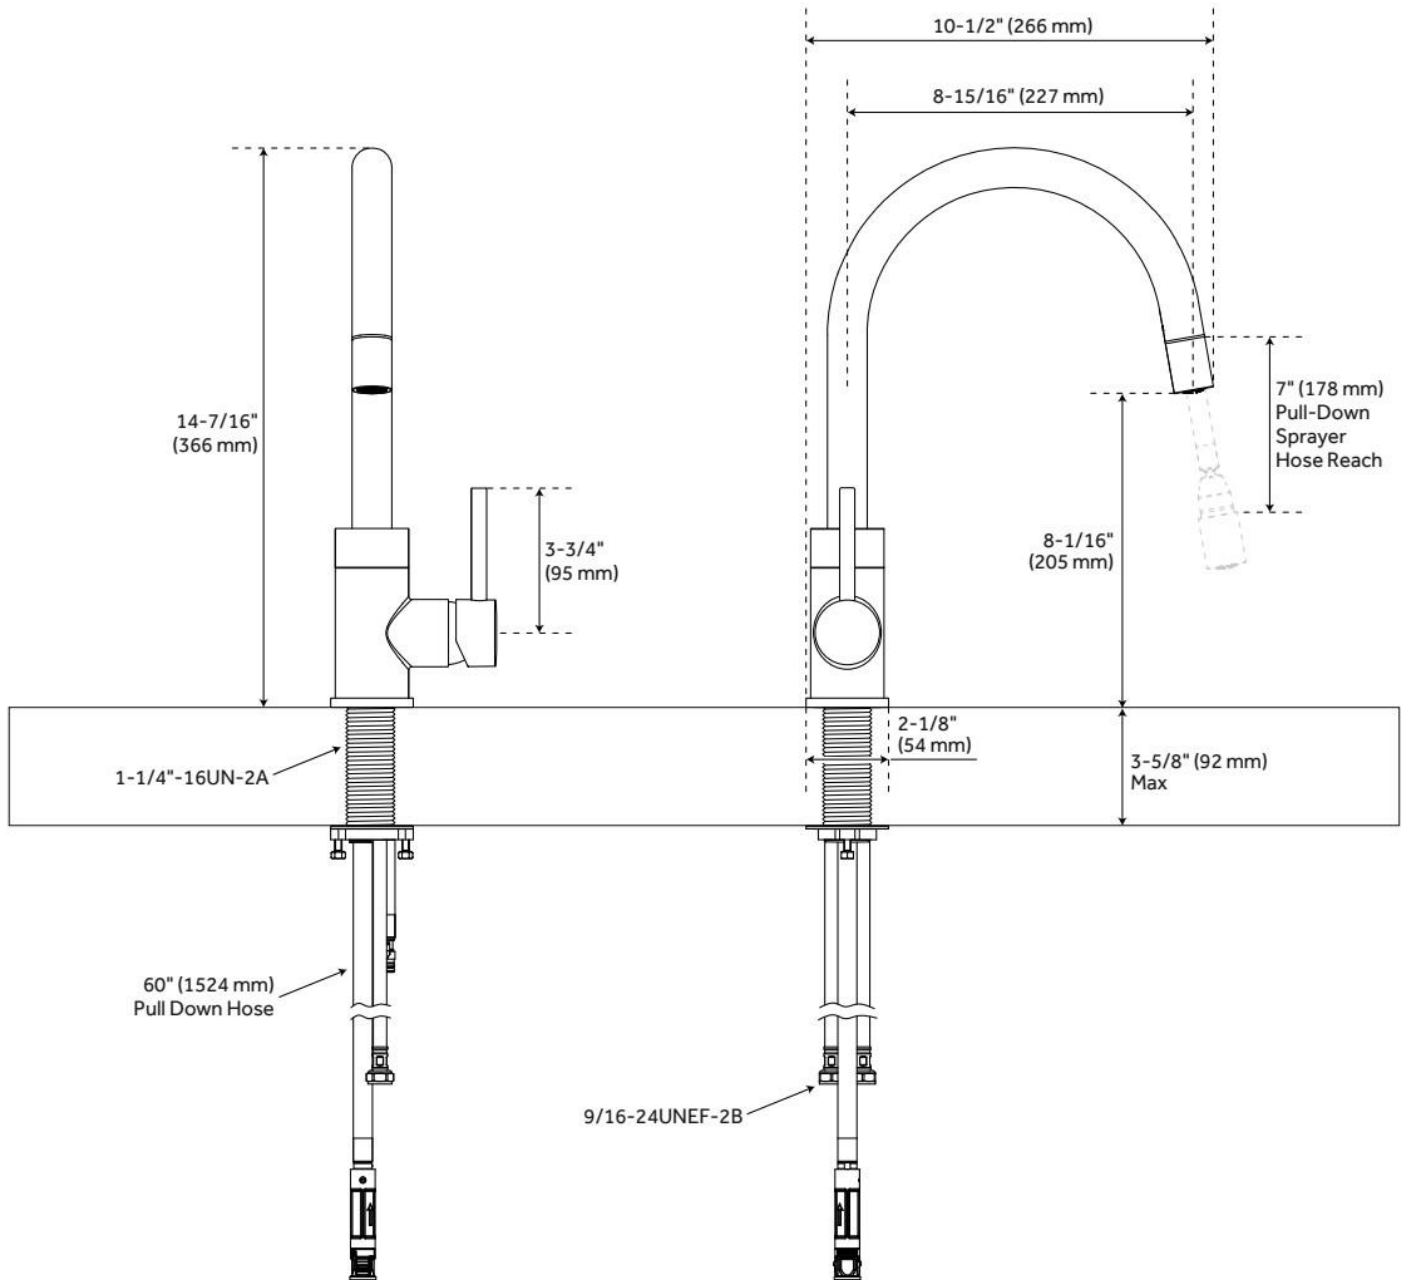

RAVENEL SINGLE-HOLE PULL DOWN BAR FAUCET

SKU: 953907

Code: SHXCRA137

FEATURES

Material: Metal construction for strength and durability

Installation Type: Single-Hole, 3-Hole

Connection Type: Compression

Flow Rate: 1.75 gpm (6.6 L/min) @ 60 psi

Cartridge Type: Ceramic Disc

Swivel Spout: Yes

ASME A112.18.1/CSA B125.1, NSF/ANSI 372, NSF/ANSI 61, NSF/ANSI/CAN 61, NSF/ANSI/CAN 61-9:Q≤1, ICC/ANSI A117.1, Massachusetts Accepted, LISTED ID: SHXCRA137*

ADDITIONAL FEATURES

- Made with a ceramic disc cartridge for lasting durability.
- Includes a 60" pull-down sprayer hose that has a reach of 7" once installed.
- Single function spray head.
- Metal construction for ultimate strength and durability.
- Included deck plate can convert faucet from a single-hole installation to a 4" centerset.

REVISED 5/13/2024

RAVENEL SINGLE-HOLE PULL DOWN BAR FAUCET

SKU: 953907
Code: SHXCRA137

REVISED 5/13/2024