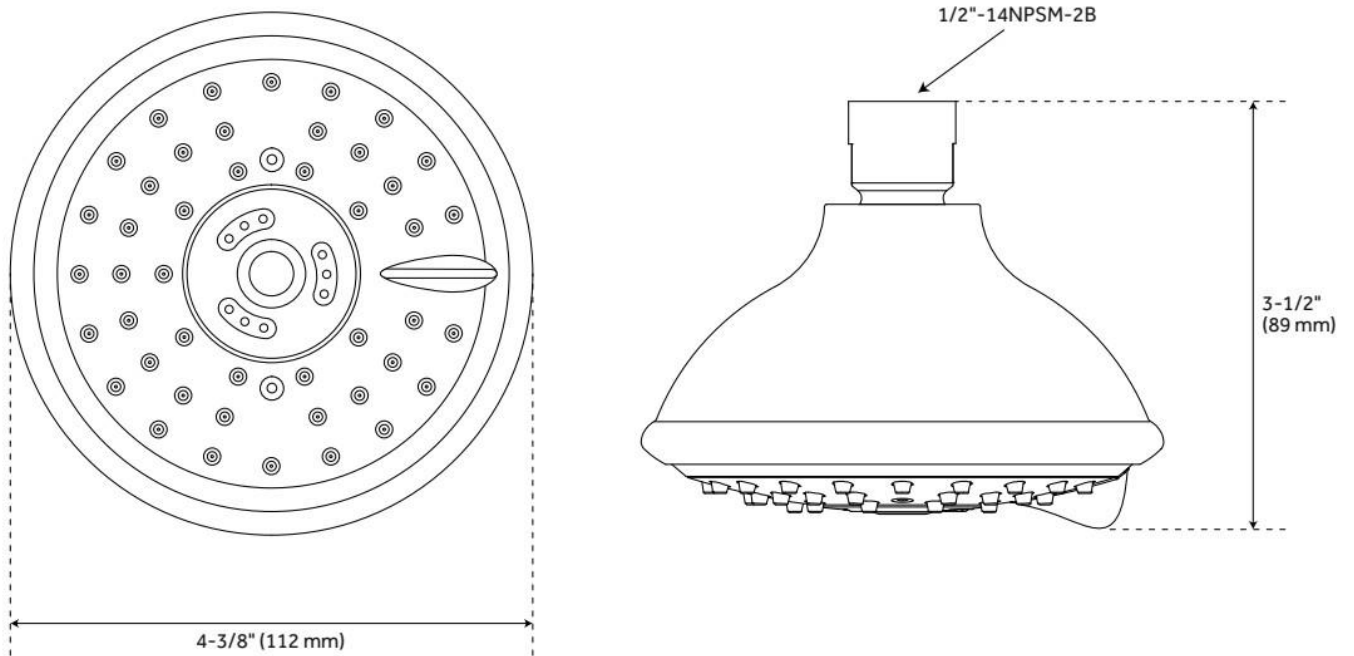

ROUND MULTIFUNCTION SHOWER HEAD

SKU: 953908
Code: SHSH2110G

FEATURES

Material: ABS
Shower Head Swivel: Yes
Flow Rate: 1.75 gpm (6.6 L/min) @ 80 psi

ASME A112.18.1/CSA B125.1, CEC Listed, WaterSense by IAPMO, Massachusetts Accepted, LISTED ID: SHSH2110G*

ADDITIONAL FEATURES

- 3 function shower head (full spray, massage spray and aerated spray).
- Brass ball joint & threaded connection.
- Self cleaning rubber nozzles.
- Easy installation.

REVISED 5/24/2024

ROUND MULTIFUNCTION SHOWER HEAD

SKU: 953908
Code: SHSH2110G

REVISED 5/24/2024