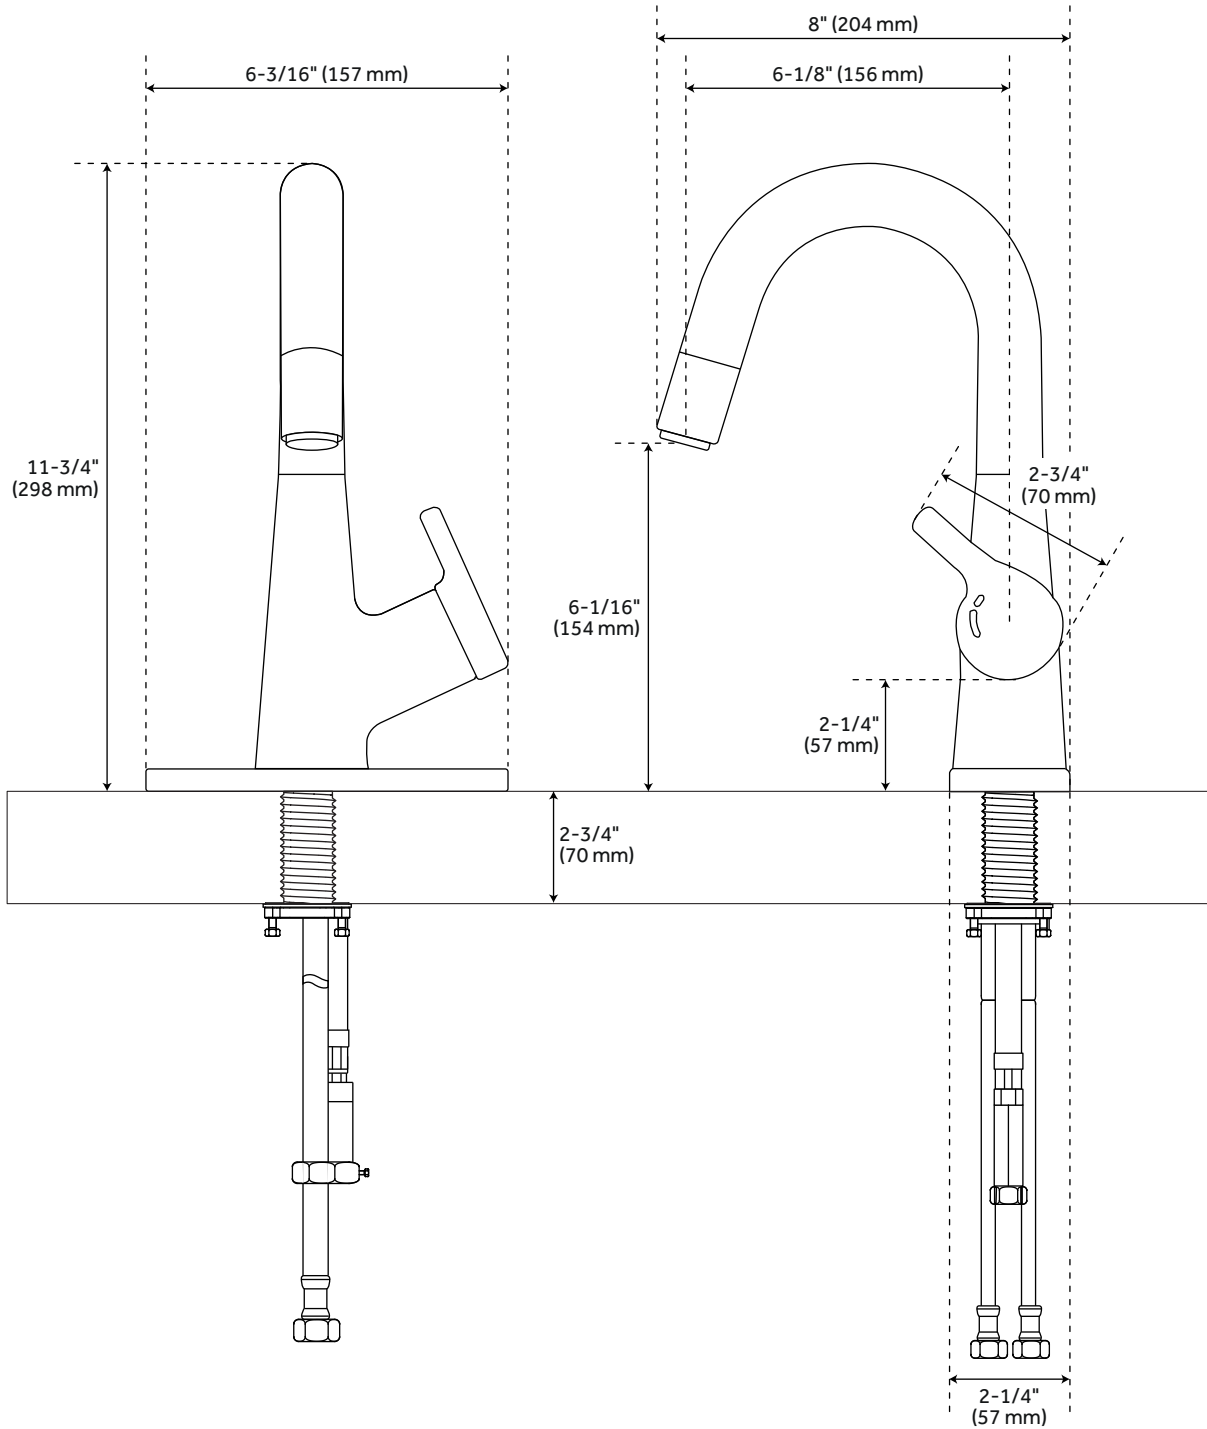

Base Plate Diameter: 2-1/4"

Faucet Centers: Single-Hole

Drain Included: No

Faucet Material: Metal

Handle Type: Lever

Handle Length: 2-3/4"

Flow Rate: 1.2 gpm (4.5 L/min) @ 60 psi

Hand Sprayer Material: Plastic

Max. Countertop Thickness: 2-3/4"

Height To Spout: 6-1/16"

Spout Reach: 6-1/8"

Swivel Spout: Yes

Handle Height: 2-1/4"

Ceramic Disc Cartridges: Yes

Hot and Cold Indicators: No

Handle Material: Metal

Weight: 6.0 lbs

REVISED 2/20/2024

MARCREST SINGLE-HOLE PULL-DOWN BATHROOM FAUCET

SKU: 953909

Code: SH484787, SH484786, SH484785

ADDITIONAL FEATURES

- Includes a 61" pull-down sprayer hose that has a reach of 17" once installed.
- Included deck plate can be used to hide the unused mounting holes.
- Made with a ceramic disc cartridge for lasting durability.

REVISED 2/20/2024

MARCREST SINGLE-HOLE PULL-DOWN BATHROOM FAUCET WITH DECK PLATE

All dimensions and specifications are nominal and may vary. Use actual products for accuracy in critical situations.

MARCREST SINGLE-HOLE PULL-DOWN BATHROOM FAUCET WITHOUT DECK PLATE