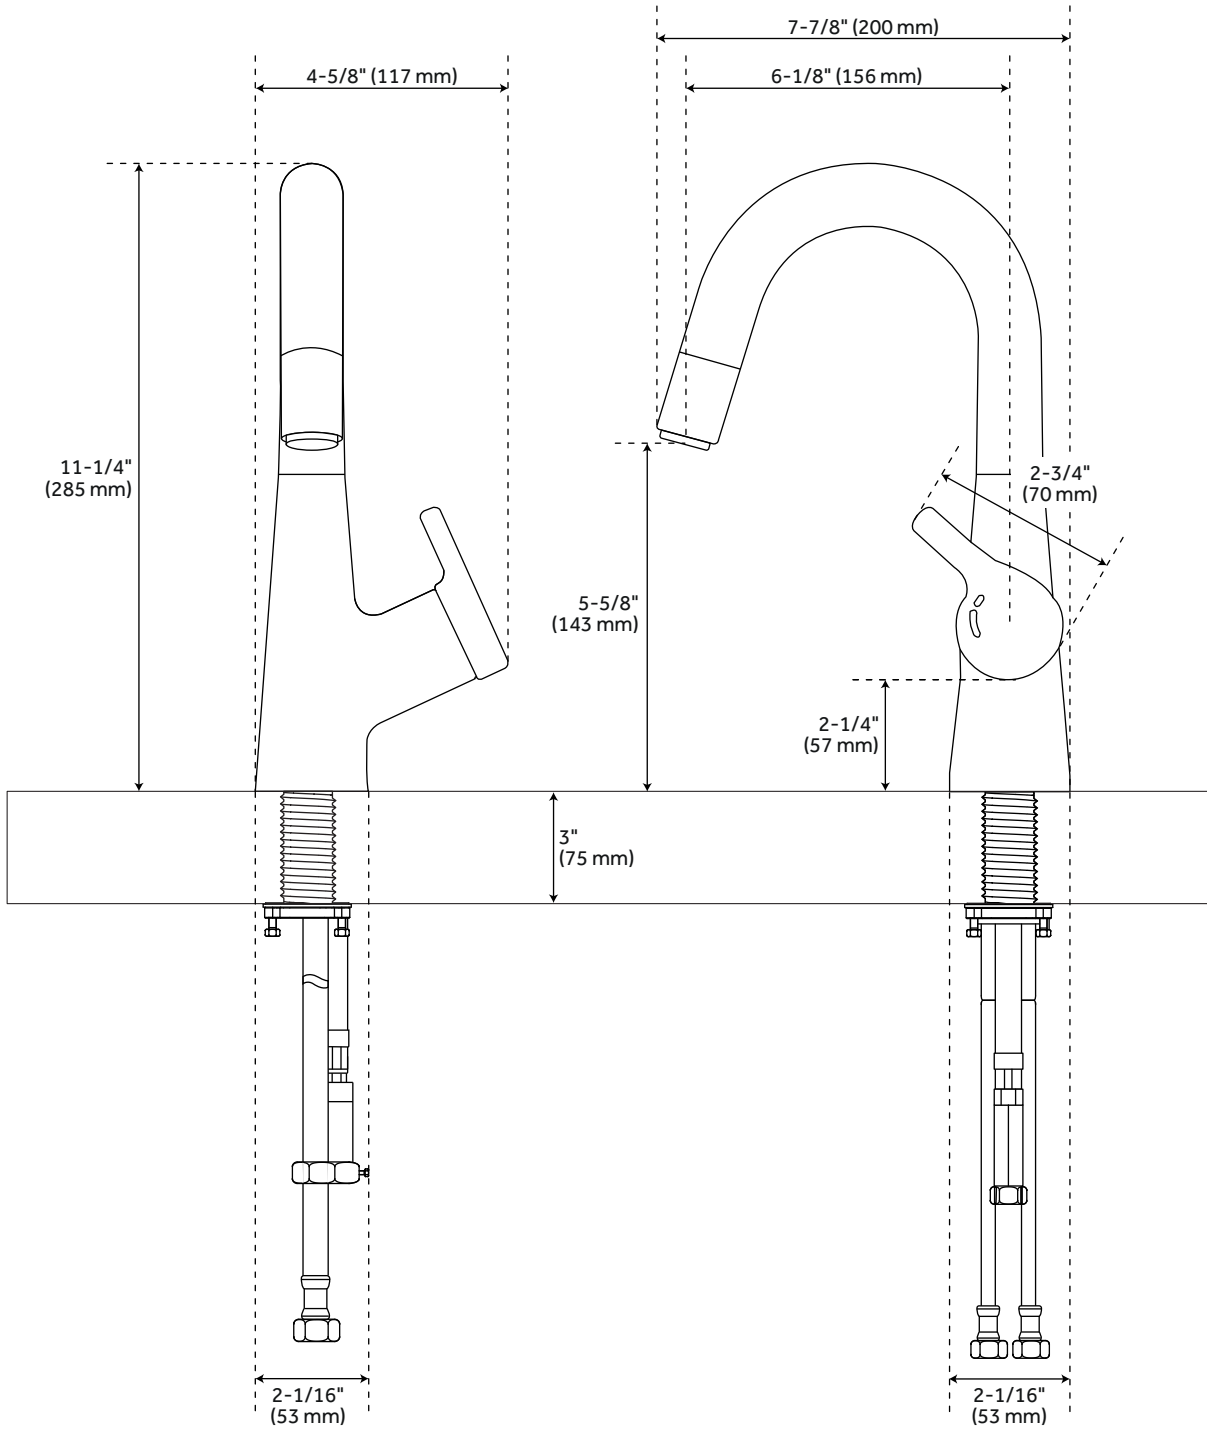

Base Plate Diameter: 2-1/4"

Faucet Centers: Single-Hole

Drain Included: No

Faucet Material: Metal

Handle Type: Lever

Handle Length: 2-3/4"

Flow Rate: 1.2 gpm (4.5 L/min) @ 60 psi

Hand Sprayer Material: Plastic

Max. Countertop Thickness: 2-3/4"

Height To Spout: 6-1/16"

Spout Reach: 6-1/8"

Swivel Spout: Yes

Handle Height: 2-1/4"

Ceramic Disc Cartridges: Yes

Hot and Cold Indicators: No

Handle Material: Metal

Weight: 6.0 lbs

REVISED 2/20/2024

MARCREST SINGLE-HOLE PULL-DOWN BATHROOM FAUCET

SKU: 953909

Code: SH484787, SH484786, SH484785

ADDITIONAL FEATURES

- Includes a 61" pull-down sprayer hose that has a reach of 17" once installed.
- Included deck plate can be used to hide the unused mounting holes.
- Made with a ceramic disc cartridge for lasting durability.

REVISED 2/20/2024

MARCREST SINGLE-HOLE PULL-DOWN BATHROOM FAUCET WITH DECK PLATE

All dimensions and specifications are nominal and may vary. Use actual products for accuracy in critical situations.

MARCREST SINGLE-HOLE PULL-DOWN BATHROOM FAUCET WITHOUT DECK PLATE