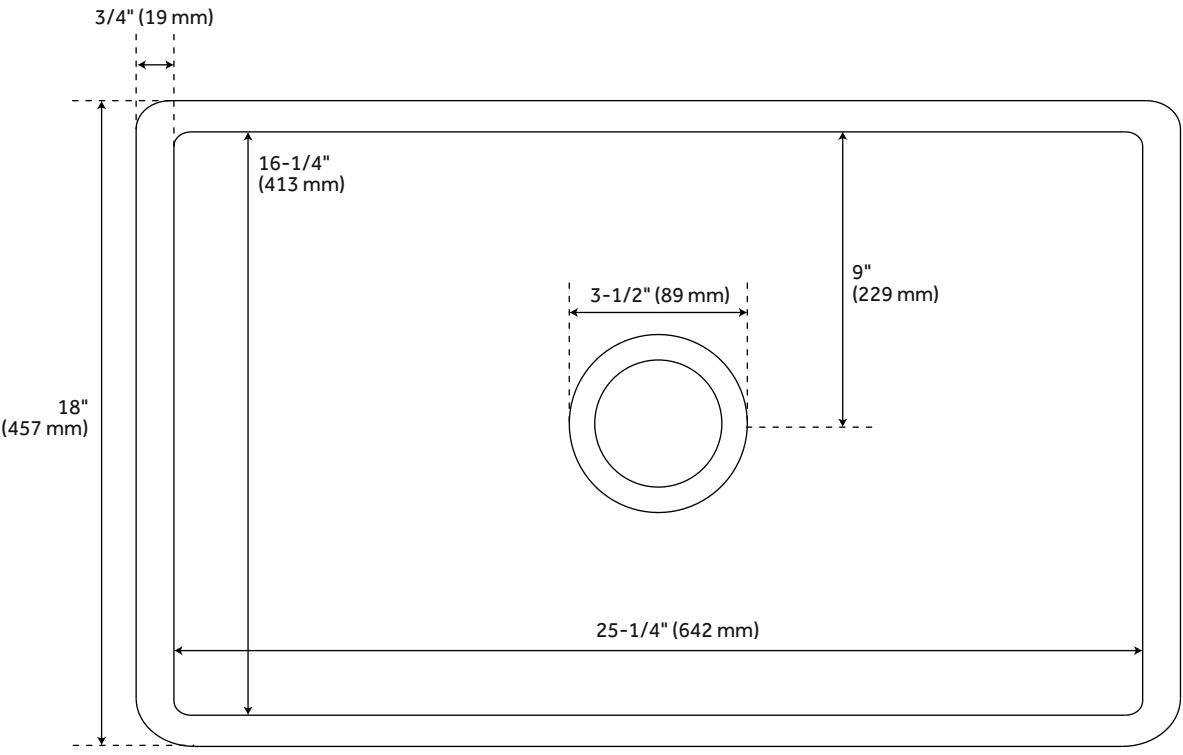

## FEATURES

Length: 27-1/8"  
Width: 18"  
Height: 10"  
Sink Shape: Rectangle  
Number of Basins: 1  
Sink Installation: Apron front  
Basin Length: 25-1/4"  
Basin Width: 16-1/4"  
Basin Depth: 9-1/8"  
Rim Thickness: 3/4"  
Fits Drain Hole Size: 3-1/2"  
Exterior Treatment: Smooth  
Interior Treatment: Smooth  
Drain Included: No  
Faucet Included: No  
Sink Material: Fireclay  
Basin Configuration: Single Bowl  
Apron Design: Smooth  
Faucet Holes: No Faucet Hole  
Reversible Mounting: No  
Weight: 92

## ADDITIONAL FEATURES

- Made of solid, heavy-duty fireclay.
- Smooth, ripple-resistant surface.
- Sink is finished on all four sides.
- If purchasing drain separately, it must be able to accommodate a sink drain thickness of 1".
- All sink dimensions are ( $\pm 1/2"$ ).

# 27" ROWENA FIRECLAY FARMHOUSE SINK - WHITE

All dimensions and specifications are nominal and may vary. Use actual products for accuracy in critical situations.