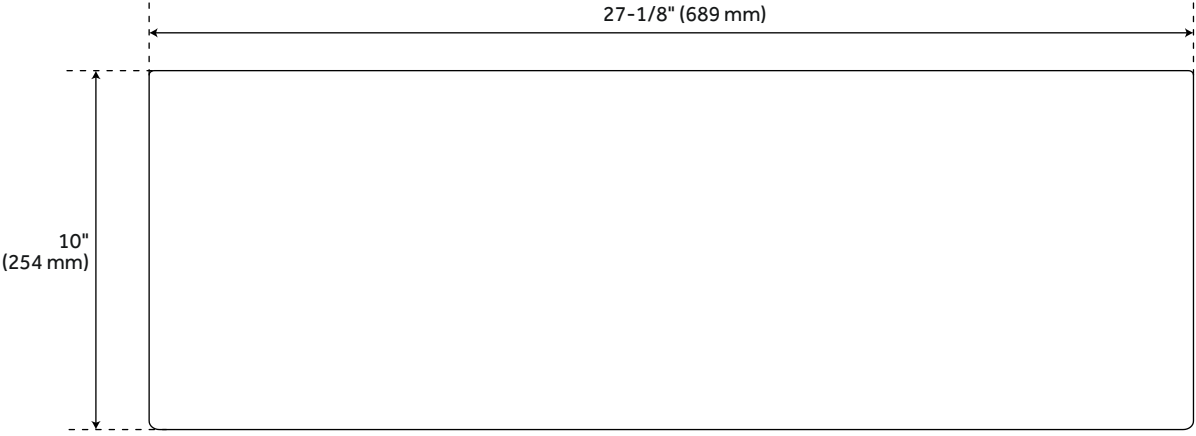

27" ROWENA FIRECLAY FARMHOUSE SINK - WHITE

All dimensions and specifications are nominal and may vary. Use actual products for accuracy in critical situations.