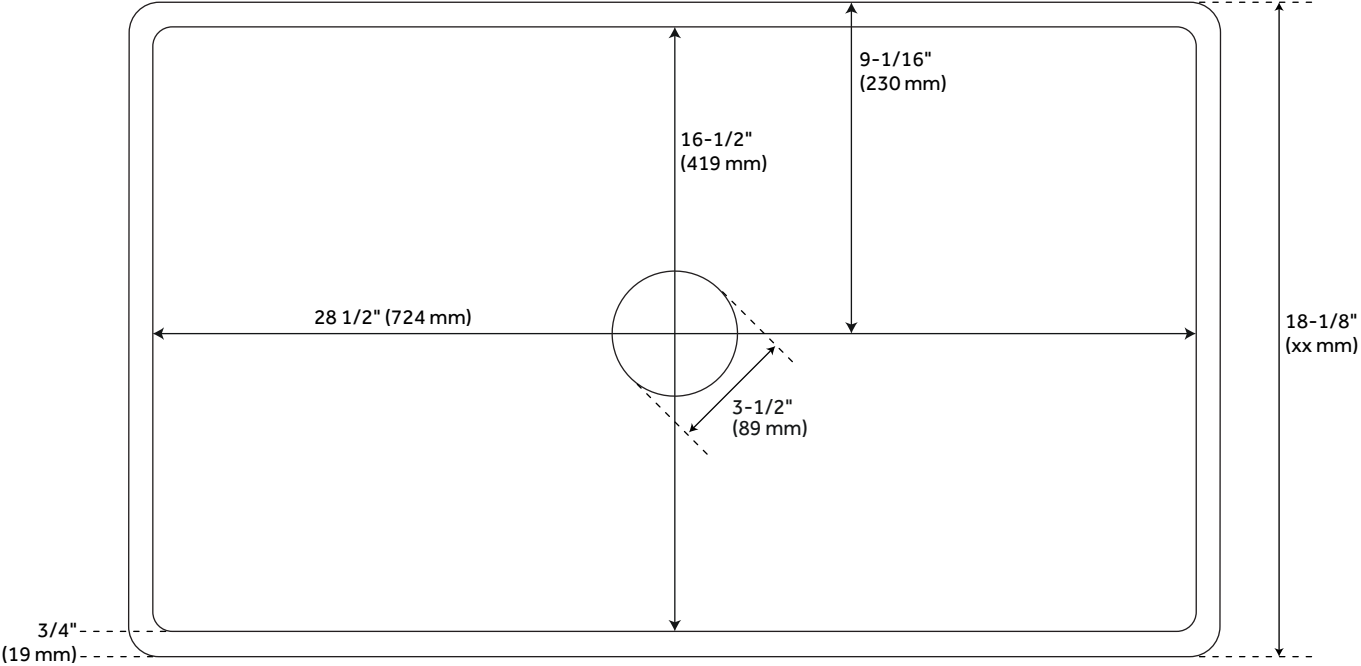

## FEATURES

Product Finish: White  
Length: 30-1/8"  
Width: 18-1/8"  
Height: 10-1/16"  
Sink Shape: Rectangle  
Number of Basins: 1  
Sink Installation: Farmhouse  
Product Color: White  
Faucet Centers: No Faucet Hole  
Overflow Hole: No  
Basin Length: 28-1/2"  
Basin Width: 16-1/2"  
Basin Depth: 9-1/4"  
Rim Thickness: 3/4"  
Fits Drain Hole Size: 3-1/2"  
Exterior Treatment: Smooth  
Interior Treatment: Smooth  
Drain Included: No  
Faucet Included: No  
Sink Material: Fireclay  
Basin Configuration: Single Bowl  
Apron Design: Smooth  
Reversible Mounting: No

## ADDITIONAL FEATURES

- Made of solid, heavy-duty fireclay.
- Smooth, ripple-resistant surface.
- Sink is finished on all four sides.
- If purchasing drain separately, it must be able to accommodate a sink drain thickness of 1".
- All sink dimensions are ( $\pm 1/2"$ ).

# 30" ROWENA FIRECLAY FARMHOUSE SINK - WHITE

All dimensions and specifications are nominal and may vary. Use actual products for accuracy in critical situations.