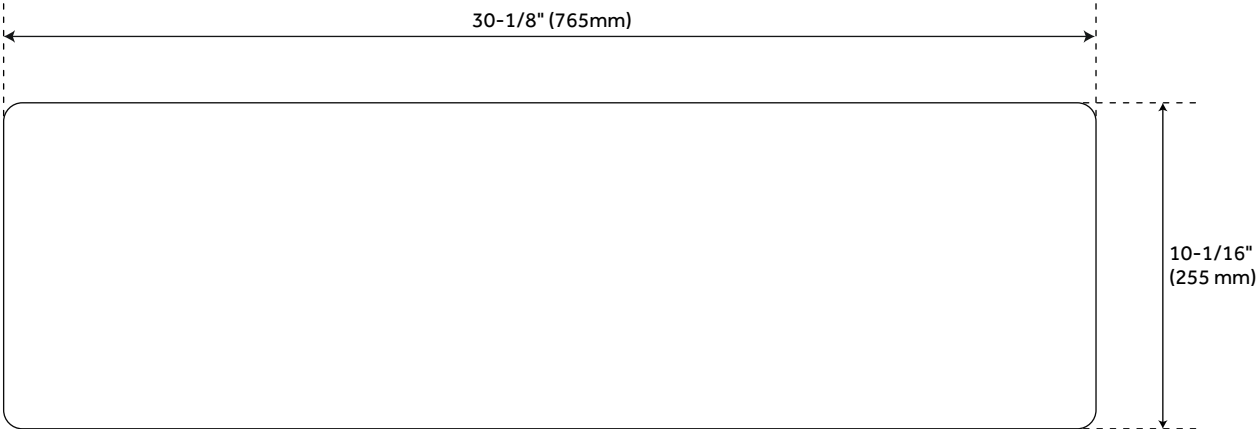

30" ROWENA FIRECLAY FARMHOUSE SINK - WHITE

All dimensions and specifications are nominal and may vary. Use actual products for accuracy in critical situations.