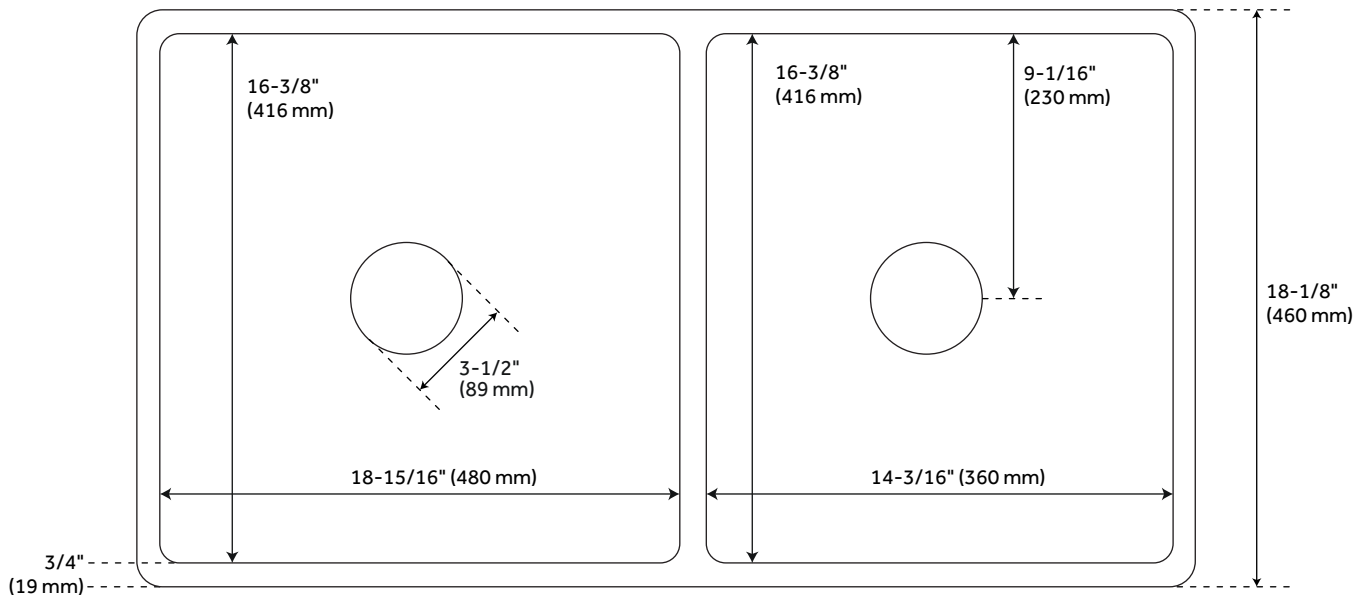

36" ROWENA DOUBLE BOWL FIRECLAY FARMHOUSE SINK - WHITE

SKU: 953910-36D
Code: SHF36182B

FEATURES

Product Finish: White
Length: 35-7/8"
Width: 18-1/8"
Height: 10-1/8"
Sink Shape: Rectangle
Number of Basins: 2
Sink Installation: Farmhouse
Product Color: White
Faucet Centers: No Faucet Hole
Overflow Hole: No
Basin Depth: 9-5/16"
Rim Thickness: 3/4"
Fits Drain Hole Size: 3-1/2"
Exterior Treatment: Smooth
Interior Treatment: Smooth
Drain Included: No
Faucet Included: No
Sink Material: Fireclay
Basin Configuration: Double Bowl
Apron Design: Smooth
Large Bowl Length: 18-15/16"
Large Bowl Width: 16-3/8"
Small Bowl Length: 14-3/16"
Small Bowl Width: 16-3/8"
Reversible Mounting: No

ASME A112.19.2/CSA B45.1

LISTED ID: SHF36182BWH

REVISED 10/9/2023

36" ROWENA DOUBLE BOWL FIRECLAY FARMHOUSE SINK - WHITE

SKU: 953910-36D
Code: SHF36182B

ADDITIONAL FEATURES

- Made of solid, heavy-duty fireclay.
- Smooth, ripple-resistant surface.
- Sink is finished on all four sides.
- If purchasing drain separately, it must be able to accommodate a sink drain thickness of 1".
- All sink dimensions are ($\pm 1/2$ ").

REVISED 10/9/2023

36" ROWENA DOUBLE BOWL FIRECLAY FARMHOUSE SINK - WHITE

All dimensions and specifications are nominal and may vary. Use actual products for accuracy in critical situations.