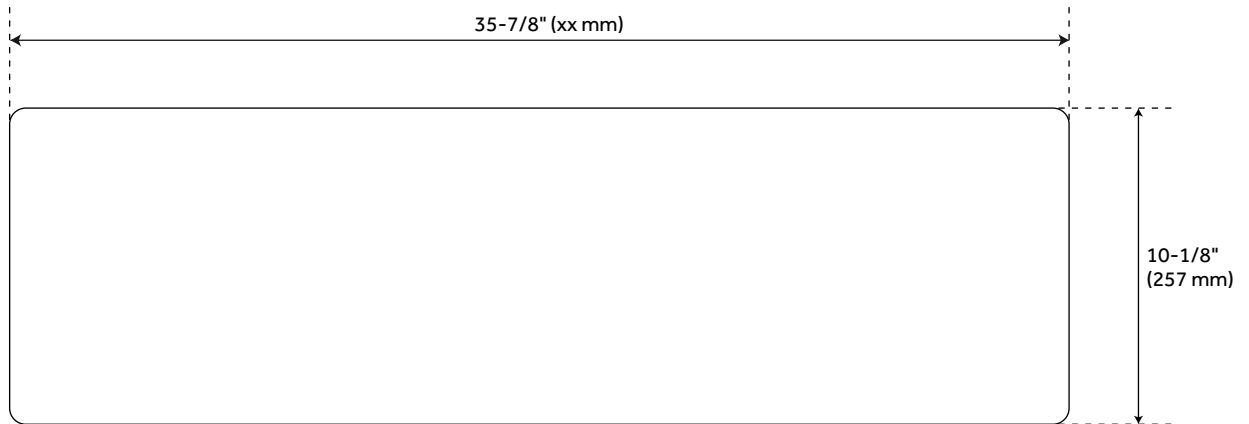

36" ROWENA DOUBLE BOWL FIRECLAY FARMHOUSE SINK - WHITE

SKU: 953910-36D
Code: SHF36182B

FEATURES

Product Finish: White
Length: 35-7/8"
Width: 18-1/8"
Height: 10-1/8"
Sink Shape: Rectangle
Number of Basins: 2
Sink Installation: Farmhouse
Product Color: White
Faucet Centers: No Faucet Hole
Overflow Hole: No
Basin Depth: 9-5/16"
Rim Thickness: 3/4"
Fits Drain Hole Size: 3-1/2"
Exterior Treatment: Smooth
Interior Treatment: Smooth
Drain Included: No
Faucet Included: No
Sink Material: Fireclay
Basin Configuration: Double Bowl
Apron Design: Smooth
Large Bowl Length: 18-15/16"
Large Bowl Width: 16-3/8"
Small Bowl Length: 14-3/16"
Small Bowl Width: 16-3/8"
Reversible Mounting: No

ASME A112.19.2/CSA B45.1

LISTED ID: SHF36182BWH

REVISED 10/9/2023

36" ROWENA DOUBLE BOWL FIRECLAY FARMHOUSE SINK - WHITE

SKU: 953910-36D
Code: SHF36182B

ADDITIONAL FEATURES

- Made of solid, heavy-duty fireclay.
- Smooth, ripple-resistant surface.
- Sink is finished on all four sides.
- If purchasing drain separately, it must be able to accommodate a sink drain thickness of 1".
- All sink dimensions are ($\pm 1/2$ ").

REVISED 10/9/2023

36" ROWENA DOUBLE BOWL FIRECLAY FARMHOUSE SINK - WHITE

All dimensions and specifications are nominal and may vary. Use actual products for accuracy in critical situations.