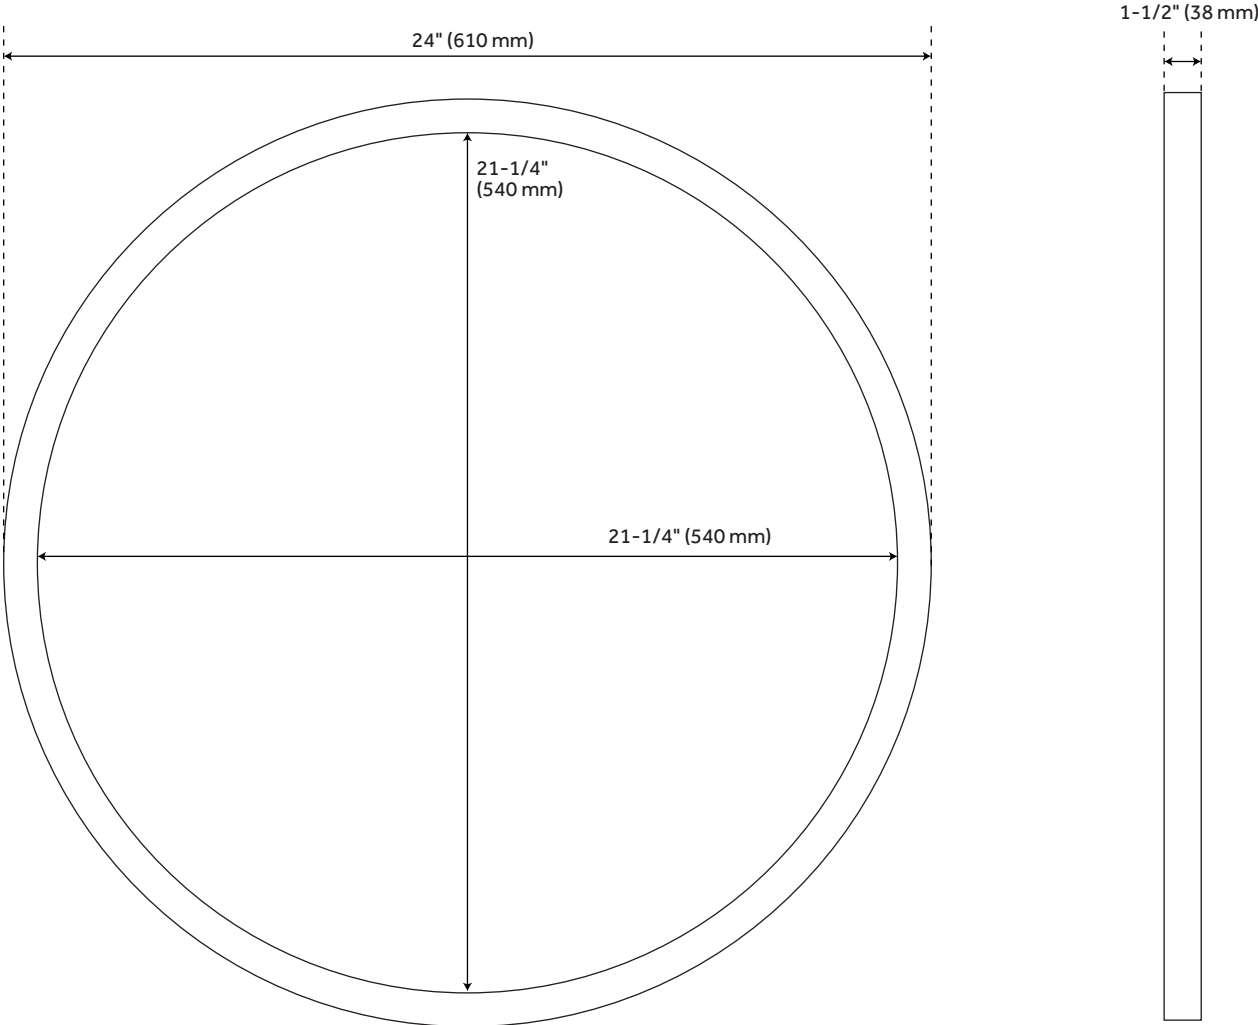

NOVAK ROUND WOOD VANITY MIRROR - BRIGHT WHITE

SKU: 953913

Code: SH484995, SH484996

FEATURES

- Features: Framed
- Design: Modern
- Product Finish: Bright White
- Material: Wood
- Mounting Hardware Included: Yes
- Assembly Required: No
- Shape: Circle
- Mirror Shape: Round

REVISED 6/14/2023

NOVAK ROUND WOOD VANITY MIRROR - BRIGHT WHITE

SKU: 953913

Code: SH484995, SH484996

ADDITIONAL FEATURES

- 24" Mirror dimensions: 24" W x 24" H x 1-1/2" D. Mirror only dimensions: 21-1/4" W x 21-1/4" H.
- 34" Mirror dimensions: 34" W x 34" H x 1-1/2" D. Mirror only dimensions: 31-1/4" W x 31-1/4" H.
- All dimensions are ($\pm 1/2$ ").
- Durable French cleat installation.

REVISED 6/14/2023

24" NOVAK ROUND WOOD VANITY MIRROR - BRIGHT WHITE

All dimensions and specifications are nominal and may vary. Use actual products for accuracy in critical situations.

34" NOVAK ROUND WOOD VANITY MIRROR - BRIGHT WHITE