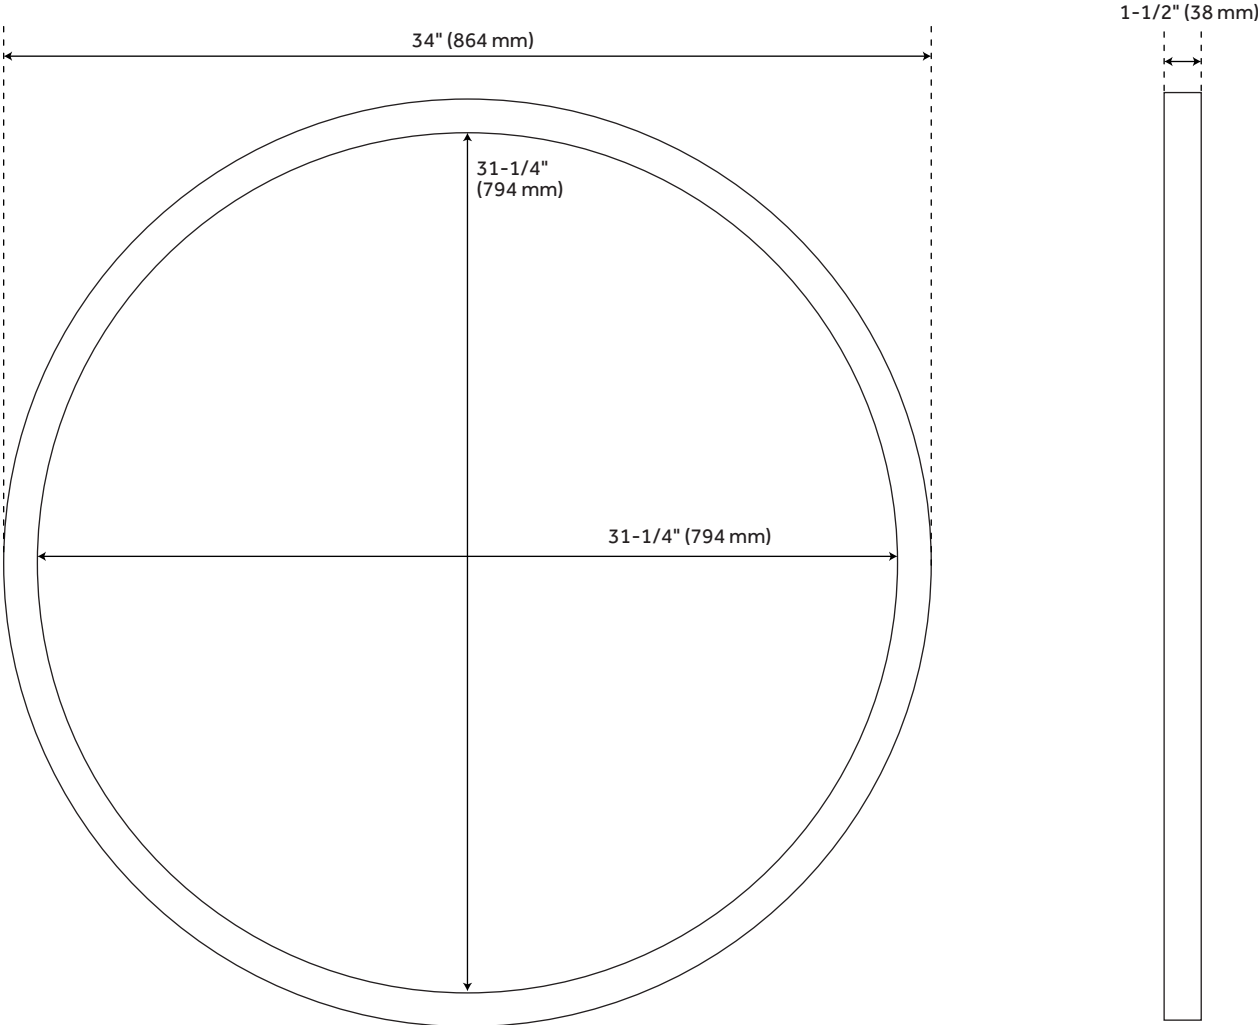

NOVAK ROUND WOOD VANITY MIRROR - BRIGHT WHITE

SKU: 953913

Code: SH484995, SH484996

FEATURES

- Features: Framed
- Design: Modern
- Product Finish: Bright White
- Material: Wood
- Mounting Hardware Included: Yes
- Assembly Required: No
- Shape: Circle
- Mirror Shape: Round

REVISED 6/14/2023

NOVAK ROUND WOOD VANITY MIRROR - BRIGHT WHITE

SKU: 953913

Code: SH484995, SH484996

ADDITIONAL FEATURES

- 24" Mirror dimensions: 24" W x 24" H x 1-1/2" D. Mirror only dimensions: 21-1/4" W x 21-1/4" H.
- 34" Mirror dimensions: 34" W x 34" H x 1-1/2" D. Mirror only dimensions: 31-1/4" W x 31-1/4" H.
- All dimensions are ($\pm 1/2$ ").
- Durable French cleat installation.

REVISED 6/14/2023

24" NOVAK ROUND WOOD VANITY MIRROR - BRIGHT WHITE

All dimensions and specifications are nominal and may vary. Use actual products for accuracy in critical situations.

34" NOVAK ROUND WOOD VANITY MIRROR - BRIGHT WHITE