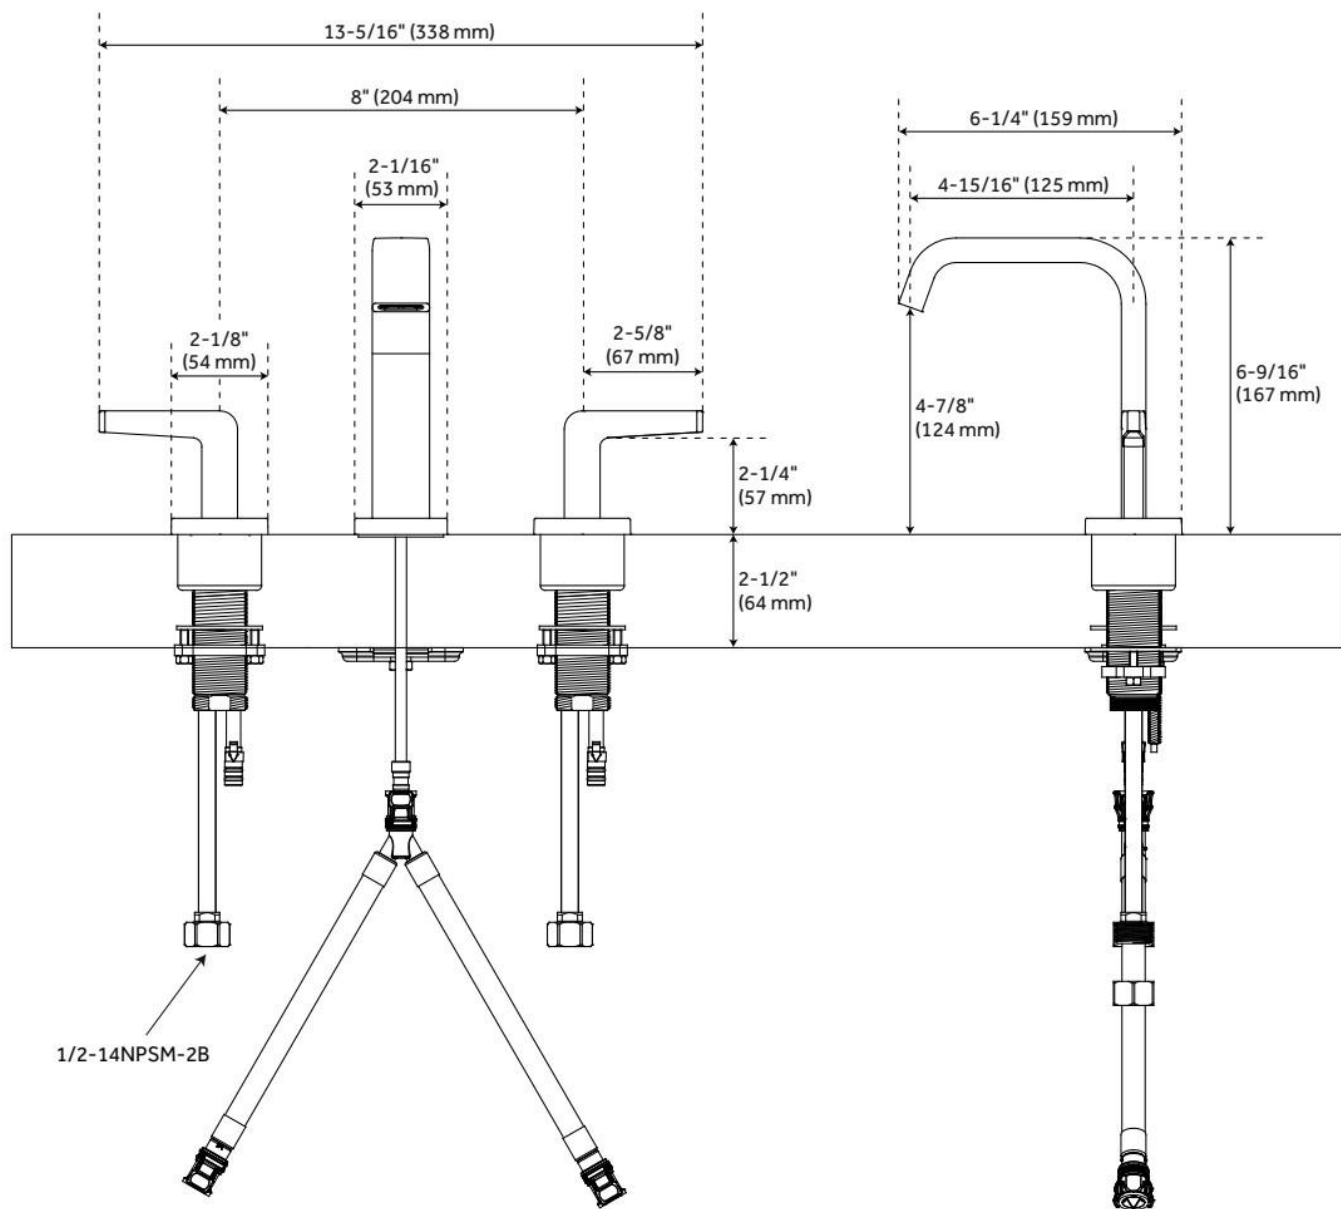

DREA WIDESPREAD BATHROOM FAUCET

SKU: 953915

Code: SHWSCDR807

FEATURES

Material: Metal construction for strength and durability

Installation Type: Widespread

Connection Type: IPS

Flow Rate: 1.2 gpm (4.5 L/min) @ 60 psi

Cartridge Type: Ceramic Disc

Swivel Spout: No

Drain Type: Metal push-pop with overflow

ASME A112.18.1/CSA B125.1, NSF/ANSI 372, NSF/ANSI 61, NSF/ANSI/CAN 61, NSF/ANSI/CAN 61-9:Q≤1, ICC/ANSI A117.1, CEC Listed, CALGreen, WaterSense by IAPMO, Massachusetts Accepted, LISTED ID: SHWSCDR807*

ADDITIONAL FEATURES

- Metal construction for ultimate strength and durability.
- 3 hole installation with 8" centers.

REVISED 5/20/2024

DREA WIDESPREAD BATHROOM FAUCET

SKU: 953915

Code: SHWSCDR807

REVISED 5/20/2024

DREA WIDESPREAD BATHROOM FAUCET

SKU: 953915

Code: SHWSCDR807

REVISED 5/20/2024