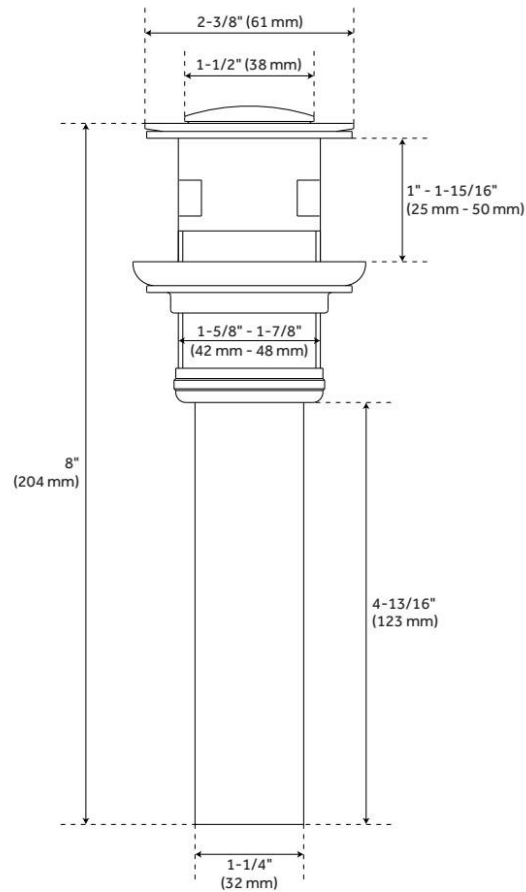

DREA WIDESPREAD BATHROOM FAUCET

SKU: 953915

Code: SHWSCDR807

FEATURES

Material: Metal construction for strength and durability

Faucet Centers: 8"

Installation Type: Widespread

Flow Rate: 1.2 gpm (4.5 L/min) @ 60 psi

Cartridge Type: Ceramic Disc

Swivel Spout: No

Drain Type: Metal push-pop with overflow

ASME A112.18.1/CSA B125.1, NSF/ANSI 372, NSF/ANSI 61, NSF/ANSI/CAN 61, NSF/ANSI/CAN 61-9:Q≤1, ICC/ANSI A117.1, CEC Listed, CALGreen, WaterSense by IAPMO, Massachusetts Accepted, LISTED ID: SHWSCDR807*

ADDITIONAL FEATURES

- Metal construction for ultimate strength and durability.
- 3 hole installation with 8" centers.

REVISED 9/23/2024

DREA WIDESPREAD BATHROOM FAUCET

SKU: 953915

Code: SHWSCDR807

REVISED 9/23/2024

DREA WIDESPREAD BATHROOM FAUCET

SKU: 953915

Code: SHWSCDR807

REVISED 9/23/2024