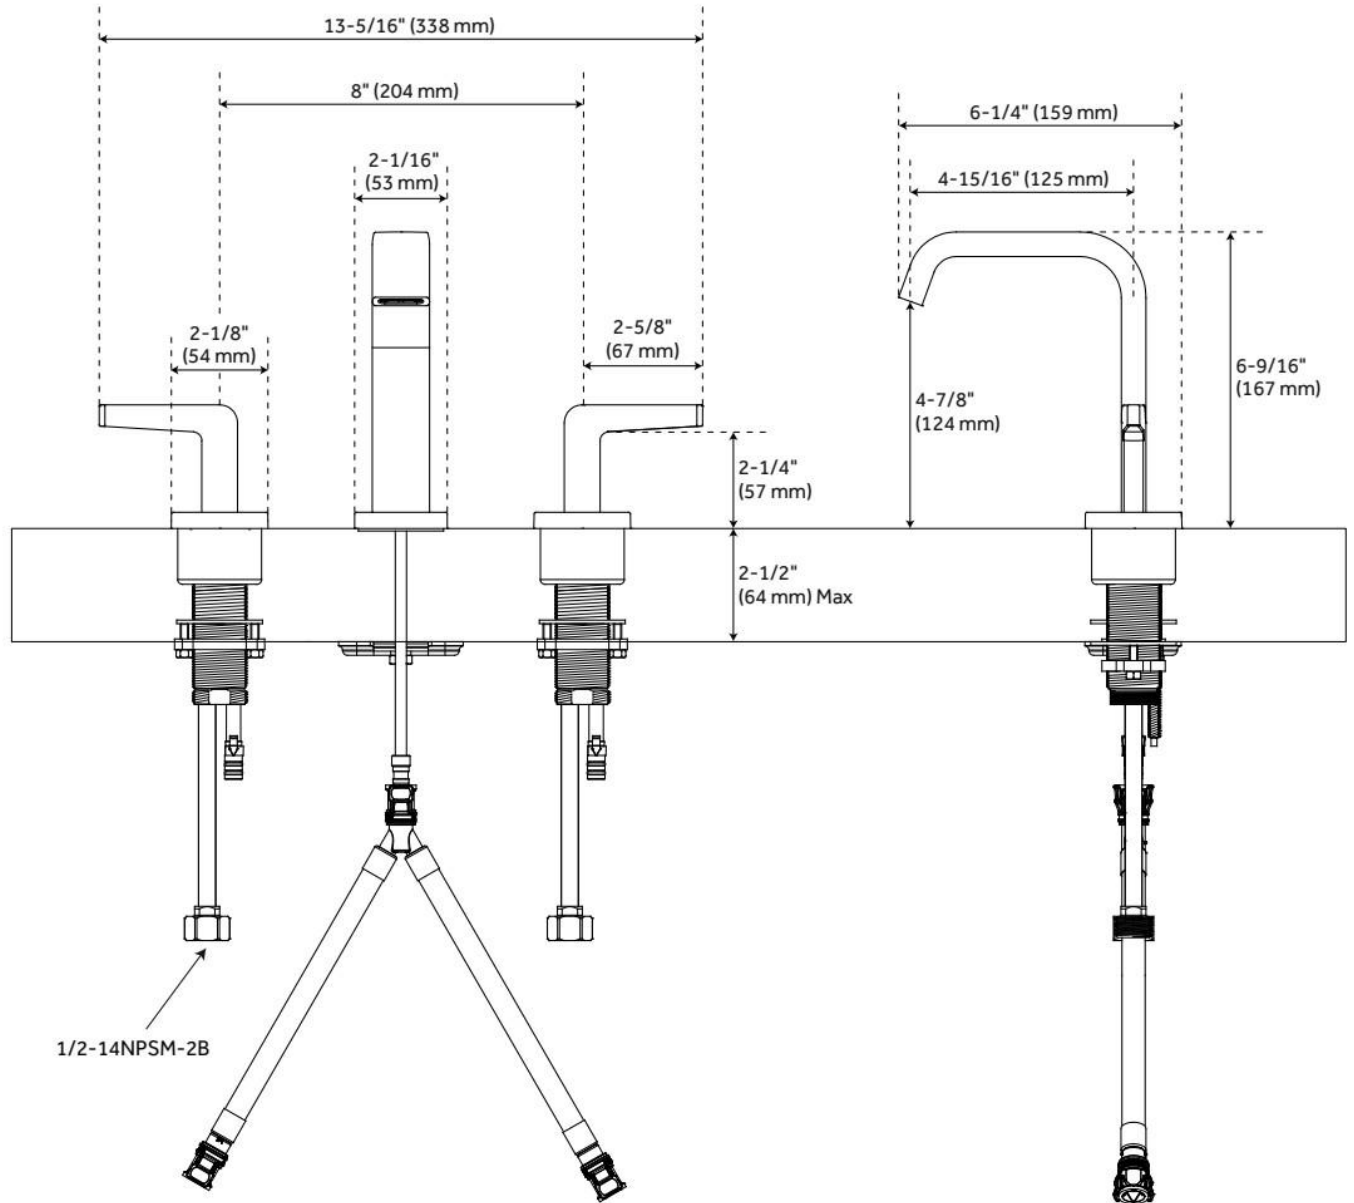

DREA WIDESPREAD BATHROOM FAUCET

SKU: 953915

Code: SHWSCDR807

FEATURES

Material: Metal construction for strength and durability

Faucet Centers: 8"

Installation Type: Widespread

Flow Rate: 1.2 gpm (4.5 L/min) @ 60 psi

Cartridge Type: Ceramic Disc

Swivel Spout: No

Drain Type: Metal push-pop with overflow

ASME A112.18.1/CSA B125.1, NSF/ANSI 372, NSF/ANSI 61, NSF/ANSI/CAN 61, NSF/ANSI/CAN 61-9:Q≤1, ICC/ANSI A117.1, CEC Listed, CALGreen, WaterSense by IAPMO, Massachusetts Accepted, LISTED ID: SHWSCDR807*

ADDITIONAL FEATURES

- Metal construction for ultimate strength and durability.
- 3 hole installation with 8" centers.

REVISED 9/23/2024

DREA WIDESPREAD BATHROOM FAUCET

SKU: 953915

Code: SHWSCDR807

REVISED 9/23/2024

DREA WIDESPREAD BATHROOM FAUCET

SKU: 953915

Code: SHWSCDR807

REVISED 9/23/2024