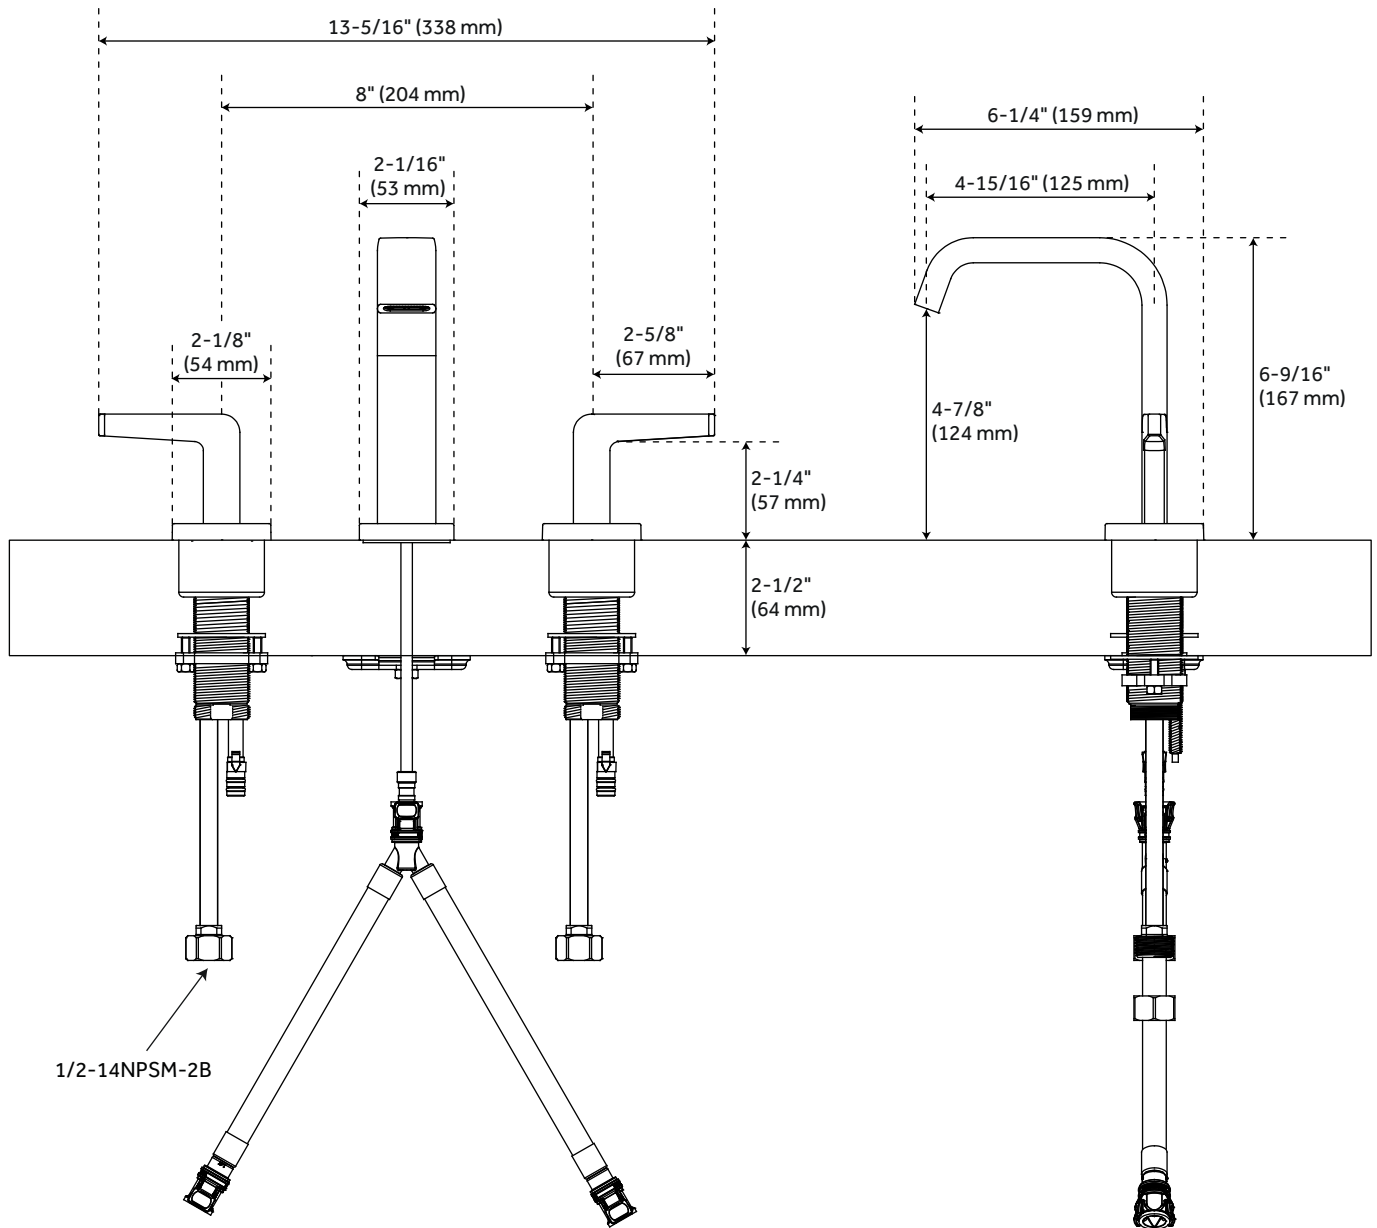

DREA WIDESPREAD BATHROOM FAUCET

SKU: 953915

Code: SHWSCDR807

FEATURES

Installation Type: Widespread
Design: Modern
Material: Metal
Length: 13-5/16"
Width: 6-1/4"
Height: 6-9/16"
Assembly Required: Yes
Faucet Centers: 8"
Fits Drain Hole Size: 1-1/2"
Drain Included: Yes
Handle Type: Lever
Handle Length: 2-5/8"
IPS: 1/2"
Flow Rate: 1.2 gpm (4.5 L/min) @ 60 psi
Max. Countertop Thickness: 2-1/2"
Height To Spout: 4-7/8"
Spout Reach: 4-15/16"
Swivel Spout: No
Handle Height: 2-1/4"
Ceramic Disc Cartridges: Yes
Hot and Cold Indicators: No
Handle Material: Metal
Weight: 8

WaterSense by IAPMO

Massachusetts Accepted

REVISED 3/18/2024

DREA WIDESPREAD BATHROOM FAUCET

SKU: 953915

Code: SHWSCDR807

ADDITIONAL FEATURES

- Metal construction for ultimate strength and durability.
- 3 hole installation with 8" centers.

REVISED 3/18/2024

DREA WIDESPREAD BATHROOM FAUCET

All dimensions and specifications are nominal and may vary. Use actual products for accuracy in critical situations.