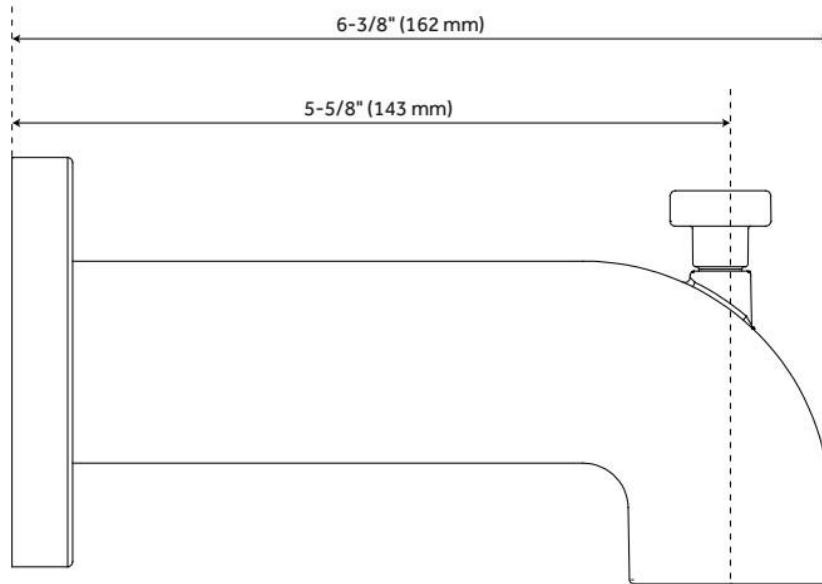

DREA TUB SPOUT WITH DIVERTER

SKU: 953919
Code: SHTS71

FEATURES

Material: Metal
Connection Type: 1/2" CTS Slip-Fit

ASME A112.18.1/CSA B125.1, Massachusetts Accepted, LISTED ID: SHTS71*

ADDITIONAL FEATURES

- Metal construction for ultimate strength and durability.
- 1/2" Slip Fit Connection.

REVISED 5/29/2024

DREA TUB SPOUT WITH DIVERTER

SKU: 953919
Code: SHTS71

REVISED 5/29/2024