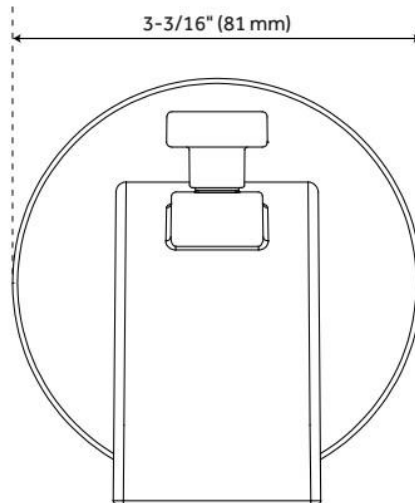

DREA TUB SPOUT WITH DIVERTER

SKU: 953919
Code: SHTS71

FEATURES

Material: Metal
Connection Type: 1/2" CTS Slip-Fit

ASME A112.18.1/CSA B125.1, Massachusetts Accepted, LISTED ID: SHTS71*

ADDITIONAL FEATURES

- Metal construction for ultimate strength and durability.
- 1/2" Slip Fit Connection.

REVISED 5/29/2024

DREA TUB SPOUT WITH DIVERTER

SKU: 953919
Code: SHTS71

REVISED 5/29/2024