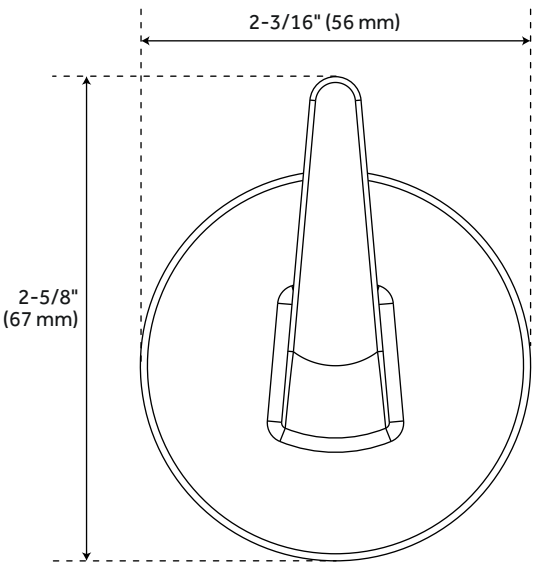

DREA ROBE HOOK

SKU: 953923
Code: SHDRRH

FEATURES

Installation Type: Wall Mount
Material: Metal
Length: 2-3/16"
Height: 2-5/8"
Depth: 2-1/2"
Base Plate Diameter: 2-3/16"
Mounting Hardware Included: Yes

REVISED 7/7/2023

DREA ROBE HOOK

SKU: 953923

Code: SHDRRH

ADDITIONAL FEATURES

- Metal construction for ultimate strength and durability.

REVISED 7/7/2023

DREA ROBE HOOK

All dimensions and specifications are nominal and may vary. Use actual products for accuracy in critical situations.