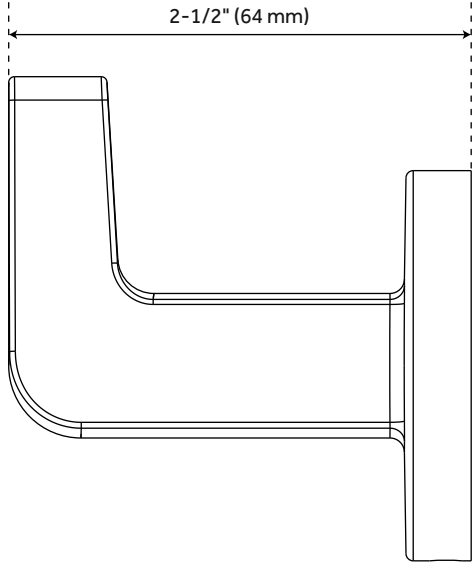

DREA ROBE HOOK

SKU: 953923
Code: SHDRRH

FEATURES

Installation Type: Wall Mount
Material: Metal
Length: 2-3/16"
Height: 2-5/8"
Depth: 2-1/2"
Base Plate Diameter: 2-3/16"
Mounting Hardware Included: Yes

REVISED 7/7/2023

DREA ROBE HOOK

SKU: 953923

Code: SHDRRH

ADDITIONAL FEATURES

- Metal construction for ultimate strength and durability.

REVISED 7/7/2023

DREA ROBE HOOK

All dimensions and specifications are nominal and may vary. Use actual products for accuracy in critical situations.