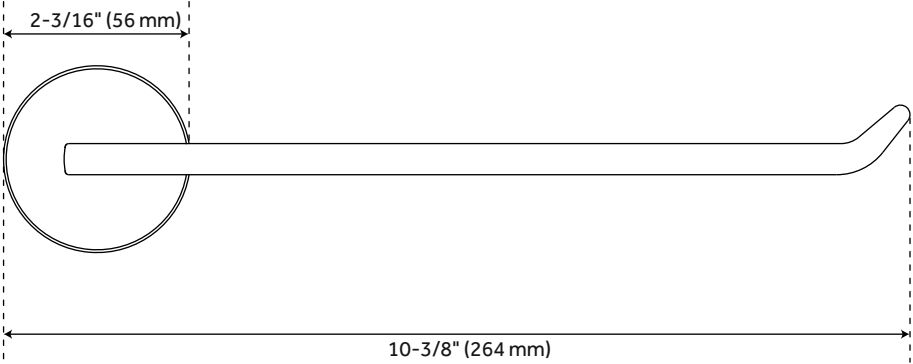

DREA TOWEL RING

SKU: 953924
Code: SHDRTR

FEATURES

Installation Type: Wall Mount
Material: Metal
Length: 10-3/8"
Height: 2-3/16"
Depth: 2-15/16"
Base Plate Diameter: 2-3/16"
Mounting Hardware Included: Yes
Weight: 0.86

REVISED 3/18/2024

DREA TOWEL RING

SKU: 953924
Code: SHDRTR

ADDITIONAL FEATURES

- Metal construction for ultimate strength and durability.

REVISED 3/18/2024

DREA TOWEL RING

All dimensions and specifications are nominal and may vary. Use actual products for accuracy in critical situations.