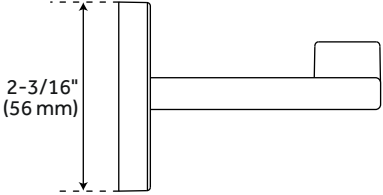

DREA TOWEL RING

SKU: 953924
Code: SHDRTR

FEATURES

Installation Type: Wall Mount
Material: Metal
Length: 10-3/8"
Height: 2-3/16"
Depth: 2-15/16"
Base Plate Diameter: 2-3/16"
Mounting Hardware Included: Yes
Weight: 0.86

REVISED 3/18/2024

DREA TOWEL RING

SKU: 953924
Code: SHDRTR

ADDITIONAL FEATURES

- Metal construction for ultimate strength and durability.

REVISED 3/18/2024

DREA TOWEL RING

All dimensions and specifications are nominal and may vary. Use actual products for accuracy in critical situations.