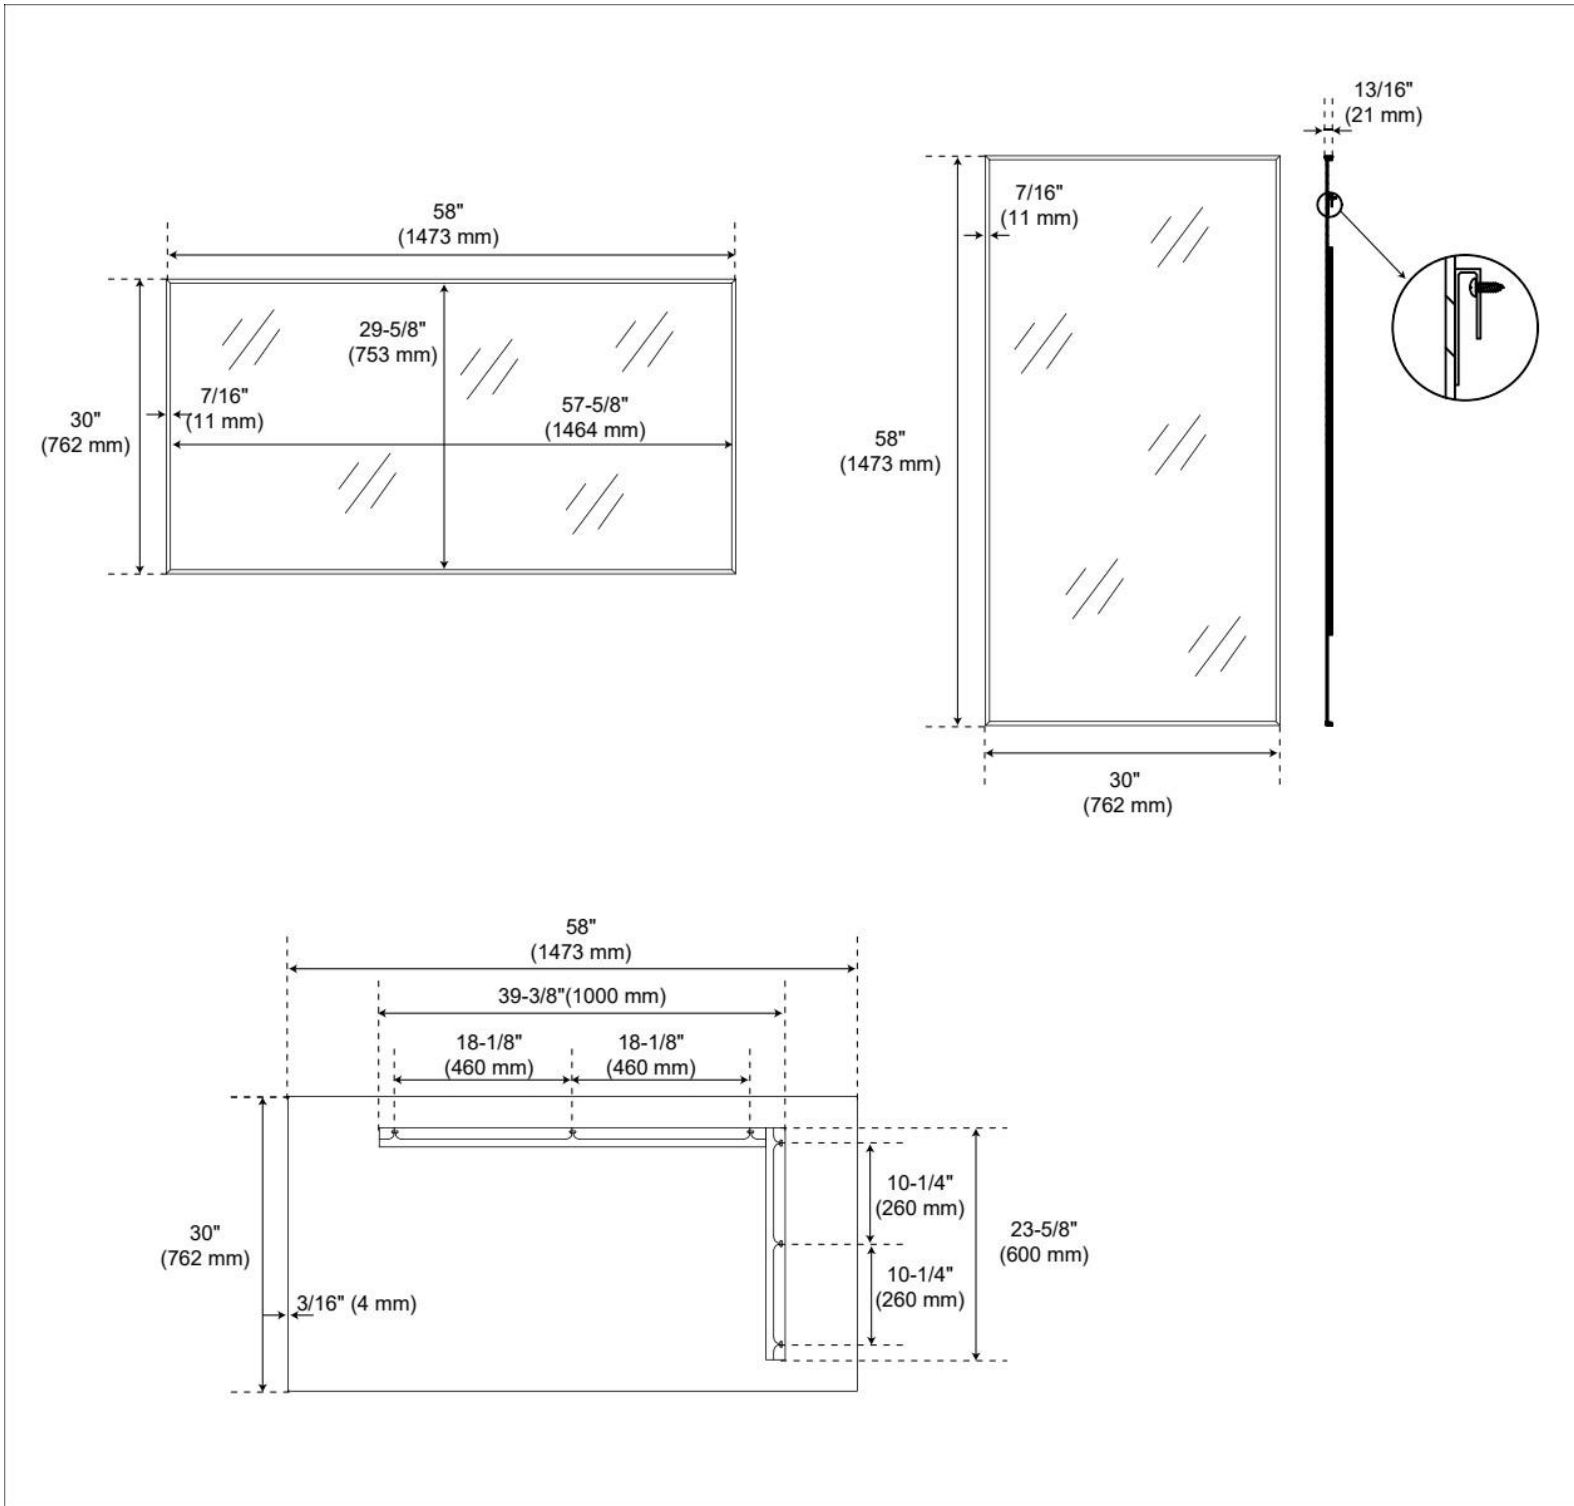

KARDON RECTANGULAR FRAMED MIRROR

SKU: 953931

Code: SH485297, SH485298, SH485299, SH485300, SH66234080, SH66258080

FEATURES

Material: Aluminum
Installation Type: Wall Mount
On/Off Switch: No

ADDITIONAL FEATURES

- All dimensions are ($\pm 1/2$ ").
- Can be mounted vertically or horizontally.

REVISED 5/18/2026

KARDON RECTANGULAR FRAMED MIRROR

SKU: 953931

Code: SH485297, SH485298, SH485299, SH485300, SH66234080, SH66258080

REVISED 5/18/2026

KARDON RECTANGULAR FRAMED MIRROR

SKU: 953931

Code: SH485297, SH485298, SH485299, SH485300, SH66234080, SH66258080

REVISED 5/18/2026

KARDON RECTANGULAR FRAMED MIRROR

SKU: 953931

Code: SH485297, SH485298, SH485299, SH485300, SH66234080, SH66258080