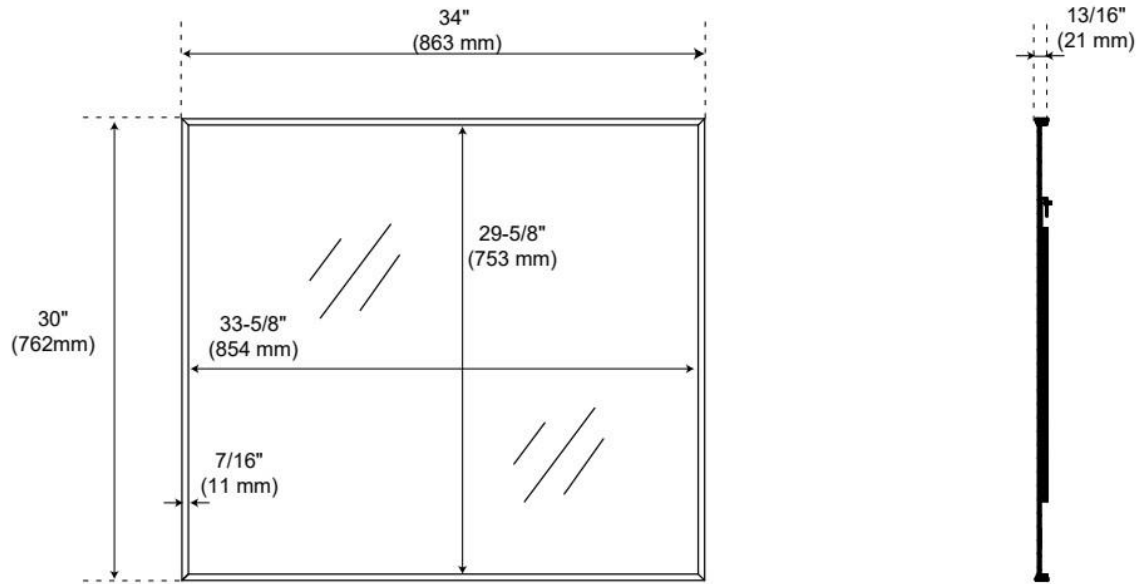

KARDON RECTANGULAR FRAMED MIRROR

SKU: 953931

Code: SH485297, SH485298, SH485299, SH485300, SH66234080, SH66258080

REVISED 5/18/2026