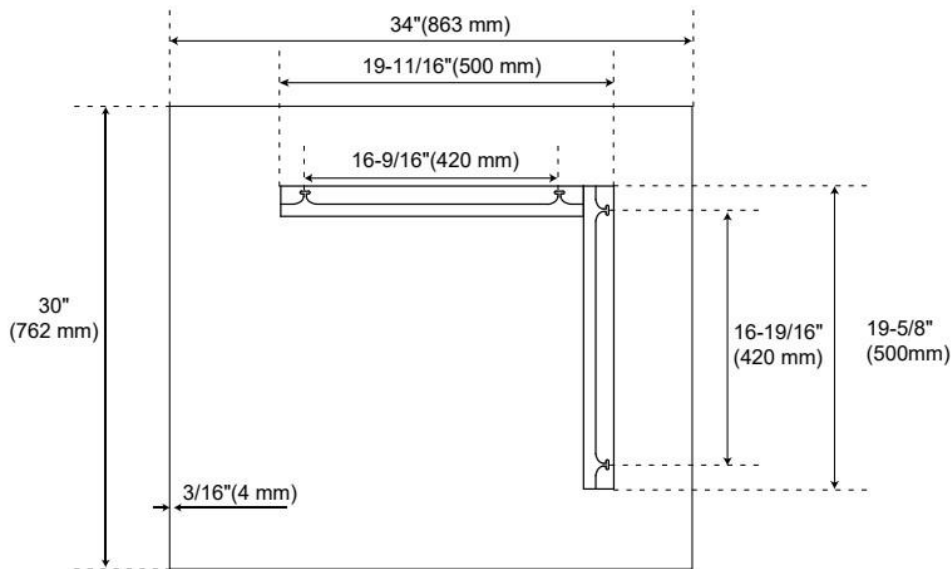

KARDON RECTANGULAR FRAMED MIRROR

SKU: 953931

Code: SH485297, SH485298, SH485299, SH485300, SH66234080, SH66258080

REVISED 5/18/2026