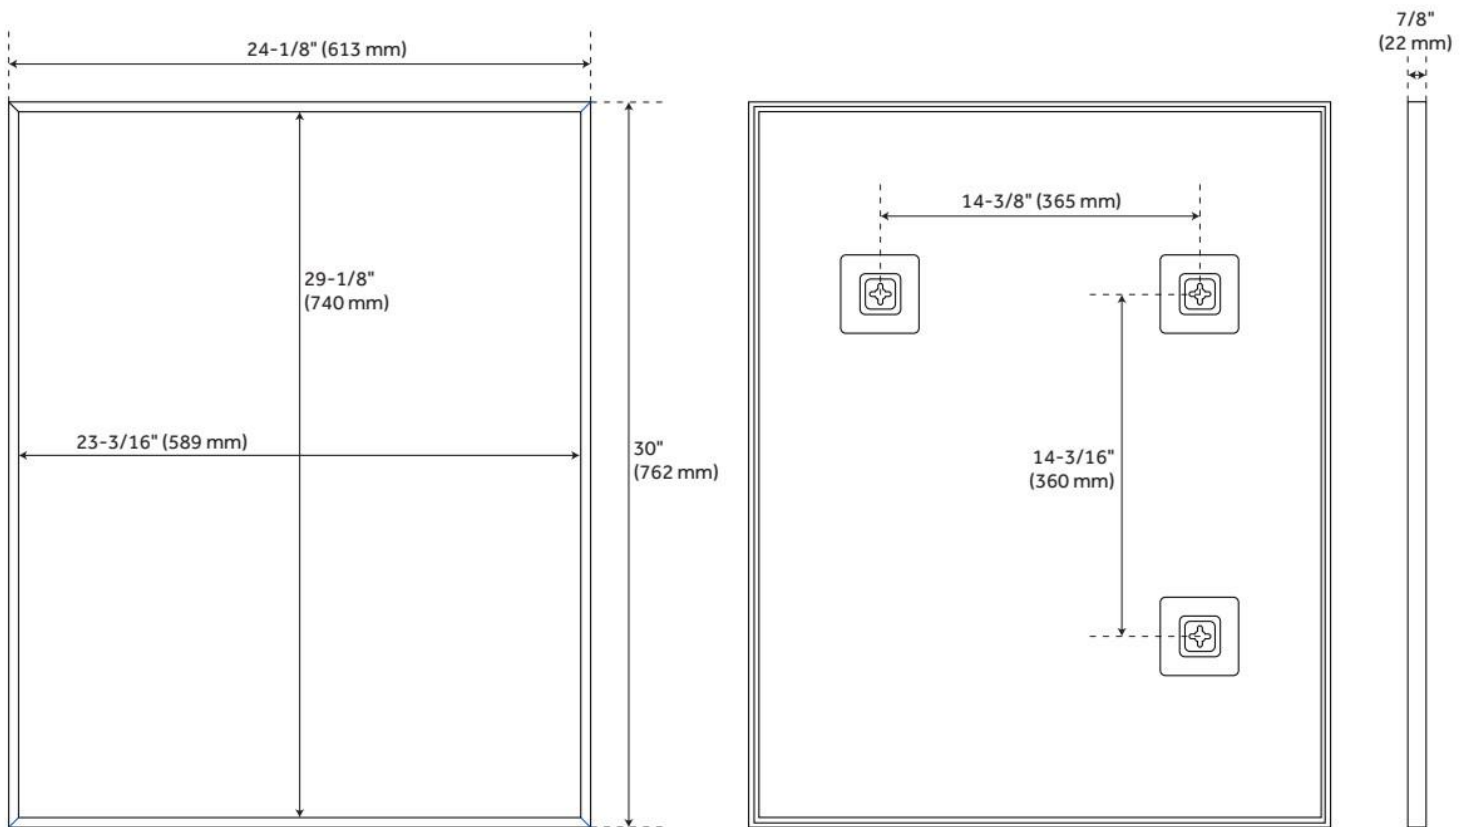

KARDON RECTANGULAR FRAMED MIRROR

SKU: 953931

Code: SH485297, SH485298, SH485299, SH485300, SH66234080, SH66258080

FEATURES

Material: Aluminum
Installation Type: Wall Mount
On/Off Switch: No

ADDITIONAL FEATURES

- All dimensions are ($\pm 1/2$ ").
- Can be mounted vertically or horizontally.

REVISED 5/18/2026

KARDON RECTANGULAR FRAMED MIRROR

SKU: 953931

Code: SH485297, SH485298, SH485299, SH485300, SH66234080, SH66258080

REVISED 5/18/2026

KARDON RECTANGULAR FRAMED MIRROR

SKU: 953931

Code: SH485297, SH485298, SH485299, SH485300, SH66234080, SH66258080

REVISED 5/18/2026

KARDON RECTANGULAR FRAMED MIRROR

SKU: 953931

Code: SH485297, SH485298, SH485299, SH485300, SH66234080, SH66258080