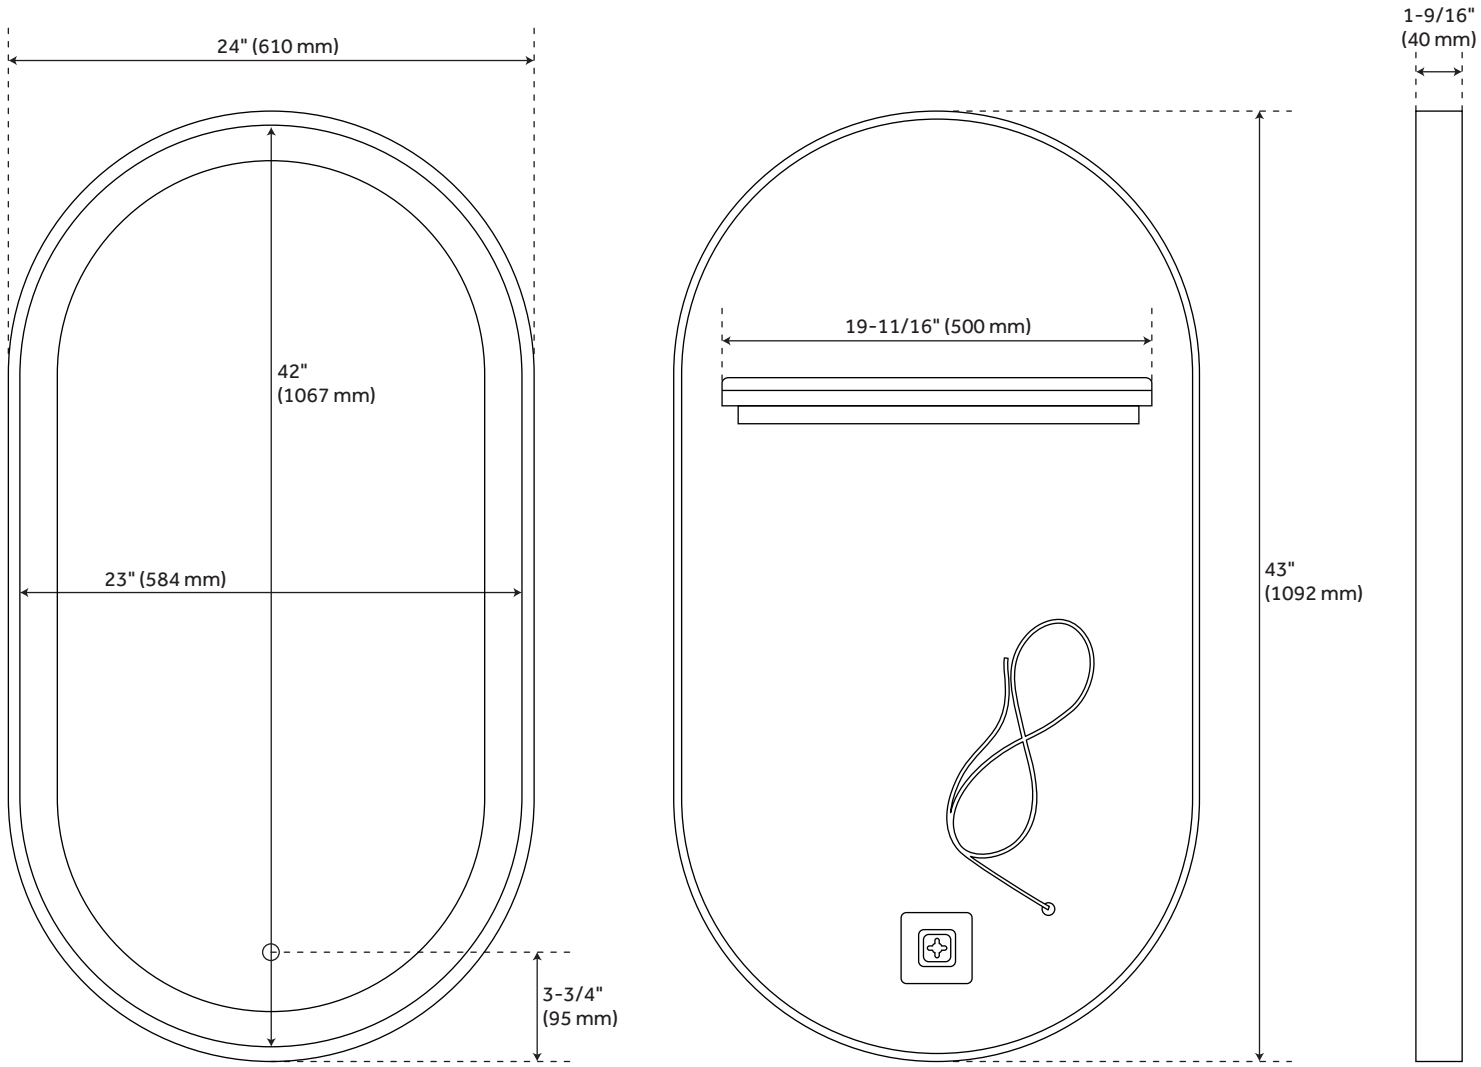

## FEATURES

Features: Lighted, Framed

Shape: Oval

Material: Aluminum

Mounting Hardware Included: Yes

Assembly Required: No

Color Temperature (Kelvin): 3000k-6400k (+/- 300k)

CSA C22.2 No 250.0

## ADDITIONAL FEATURES

- All dimensions are ( $\pm 1/2$ ").
- Durable French cleat mounting system included.
- Utilizes a 4 mm copper-free silver mirror for a high-quality image effect that is clear, smooth, and true.
- Mirror is supported by an aluminum frame for lightweight durability.
- Features backlighting behind mirror.
- Light activated and adjusted by touch sensor.
- Designed to work in conjunction with the bathroom's main light source.
- Tunable LED brightness, and tunable color temperature are included.

# 18" FAYSEL OVAL LIGHTED MIRROR

All dimensions and specifications are nominal and may vary. Use actual products for accuracy in critical situations.

# 24" FAYSEL OVAL LIGHTED MIRROR

All dimensions and specifications are nominal and may vary. Use actual products for accuracy in critical situations.