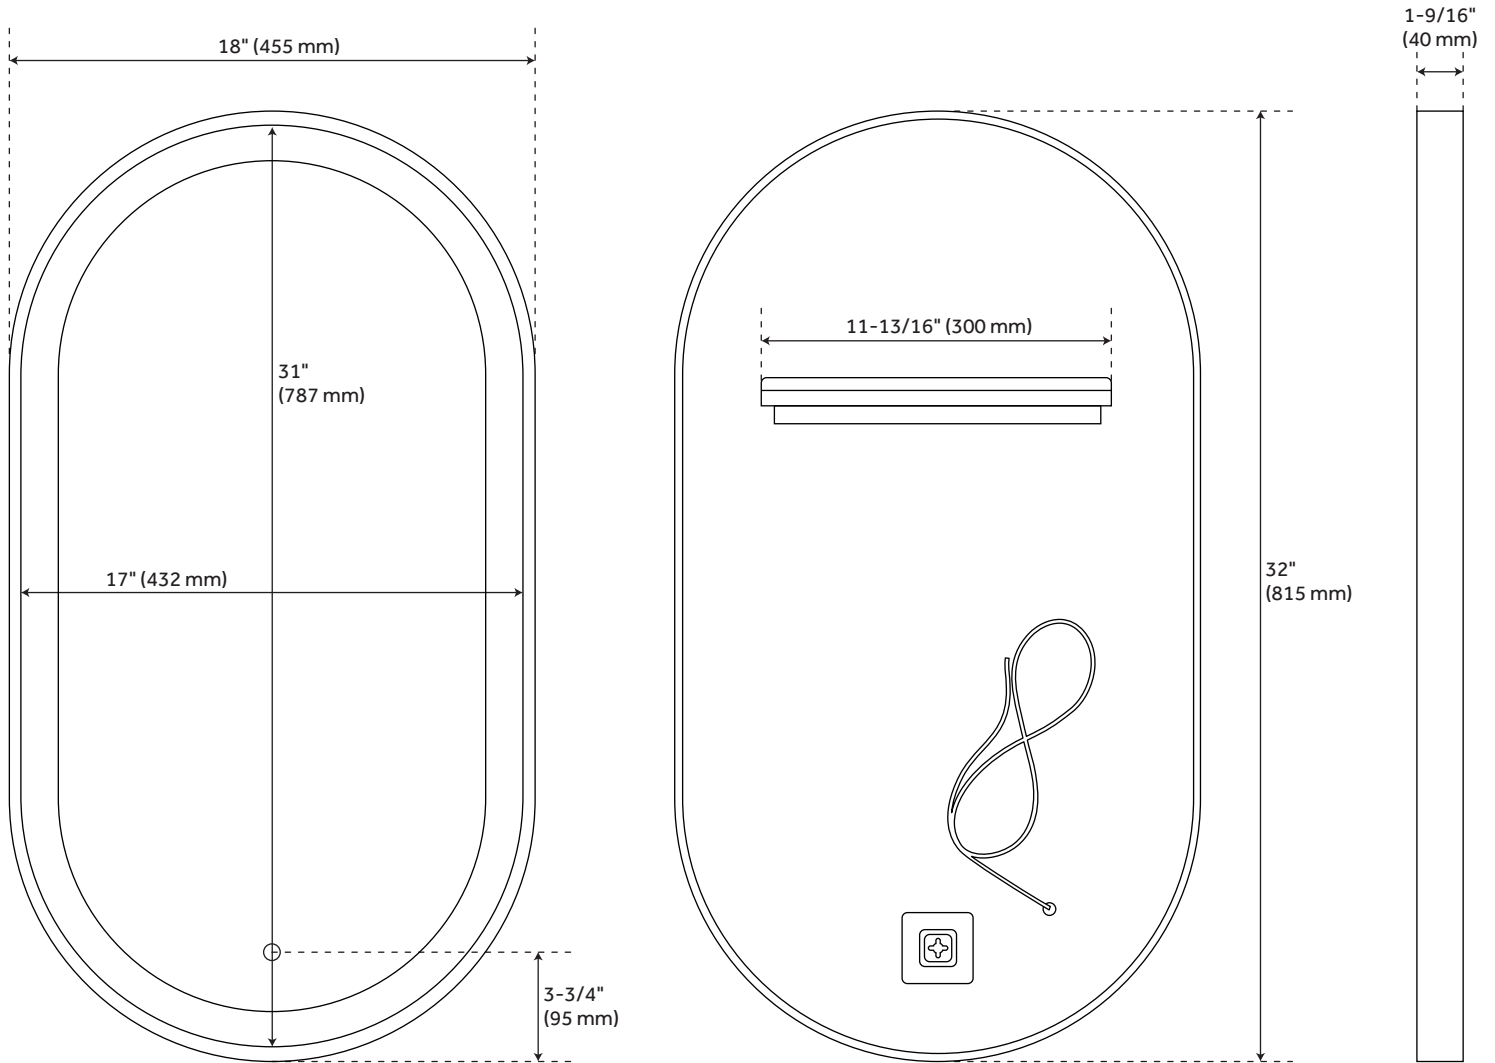

# FAYSEL OVAL LIGHTED MIRROR

SKU: 953932

Code: SH485301, SH485302, SH485303, SH485304

## ADDITIONAL FEATURES

- All dimensions are ( $\pm 1/2$ ").
- Durable French cleat mounting system included.
- Utilizes a 4 mm copper-free silver mirror for a high-quality image effect that is clear, smooth, and true.
- Mirror is supported by an aluminum frame for lightweight durability.
- Features backlighting behind mirror.
- Light activated and adjusted by touch sensor.
- Designed to work in conjunction with the bathroom's main light source.
- Tunable LED brightness, and tunable color temperature are included.

# 18" FAYSEL OVAL LIGHTED MIRROR

All dimensions and specifications are nominal and may vary. Use actual products for accuracy in critical situations.

# 24" FAYSEL OVAL LIGHTED MIRROR

All dimensions and specifications are nominal and may vary. Use actual products for accuracy in critical situations.