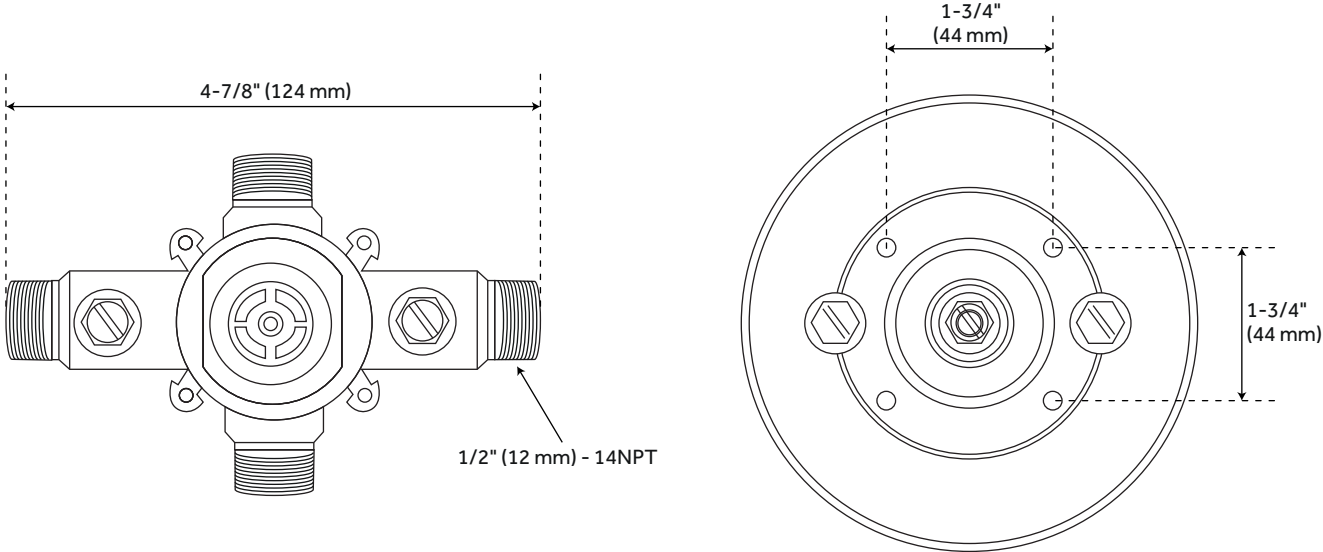

VILAMONTE PRESSURE BALANCE TUB AND SHOWER ROUGH-IN VALVE

SKU: 953935

Code: SH4001

All dimensions and specifications are nominal and may vary. Use actual products for accuracy in critical situations.