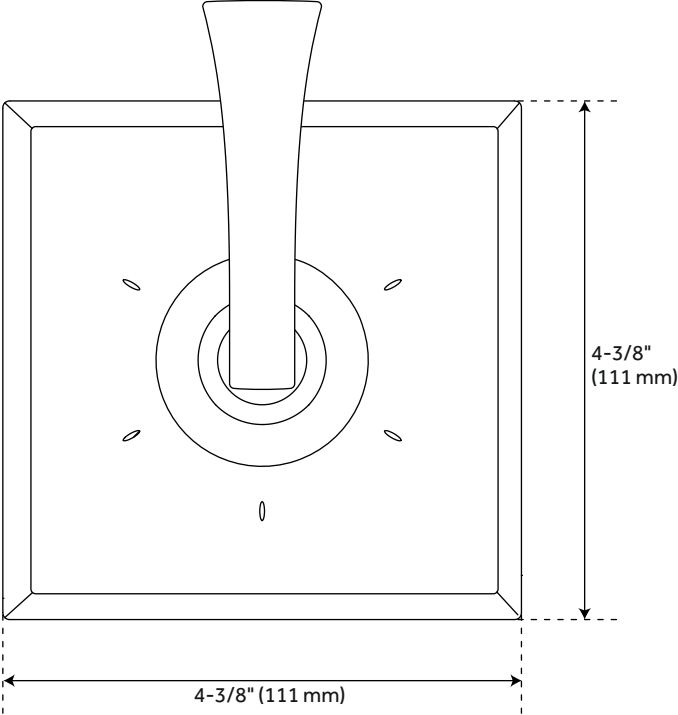

## FEATURES

Installation Type: Residential  
Features: Pressure-Balanced  
Design: Modern  
Material: Metal  
Mounting Hardware Included: Yes  
Assembly Required: Yes  
Handle Type: Lever  
Body Sprays: No  
Shower Head Installation Type: Wall  
Number of Shower Heads: 1  
Shower Head Diameter: 6"  
Shower Head Material: ABS  
Shower Head Spray: Single Function  
Shower Arm Included: Yes  
Shower Arm Extension: 6-7/8"  
Shower Head IPS: 1/2"  
Shower Head Swivel: Yes  
Valve Trim Diameter: 6-11/16"  
Slide Bar Length: 30"  
Hand Shower Length: 8-7/16"  
Hand Shower Hose Length: 60"  
Hand Shower Material: ABS  
Hand Shower Flow Rate: 1.8 gpm (6.8L/min) max @ 80 psi  
Diverter Included: Yes  
Diverter Outlets: 3  
Shower Head Flow Rate: 1.8 gpm (6.8 L/min) @ 80 psi  
Ceramic Disc Cartridges: Yes  
Weight: 15.05

# VILAMONTE PRESSURE BALANCE SHOWER VALVE TRIM

SKU: 953935  
Code: SHVL8020G

All dimensions and specifications are nominal and may vary. Use actual products for accuracy in critical situations.

# VILAMONTE IN-WALL SHOWER DIVERTER

SKU: 948907

SHVL9005

All dimensions and specifications are nominal and may vary. Use actual products for accuracy in critical situations.