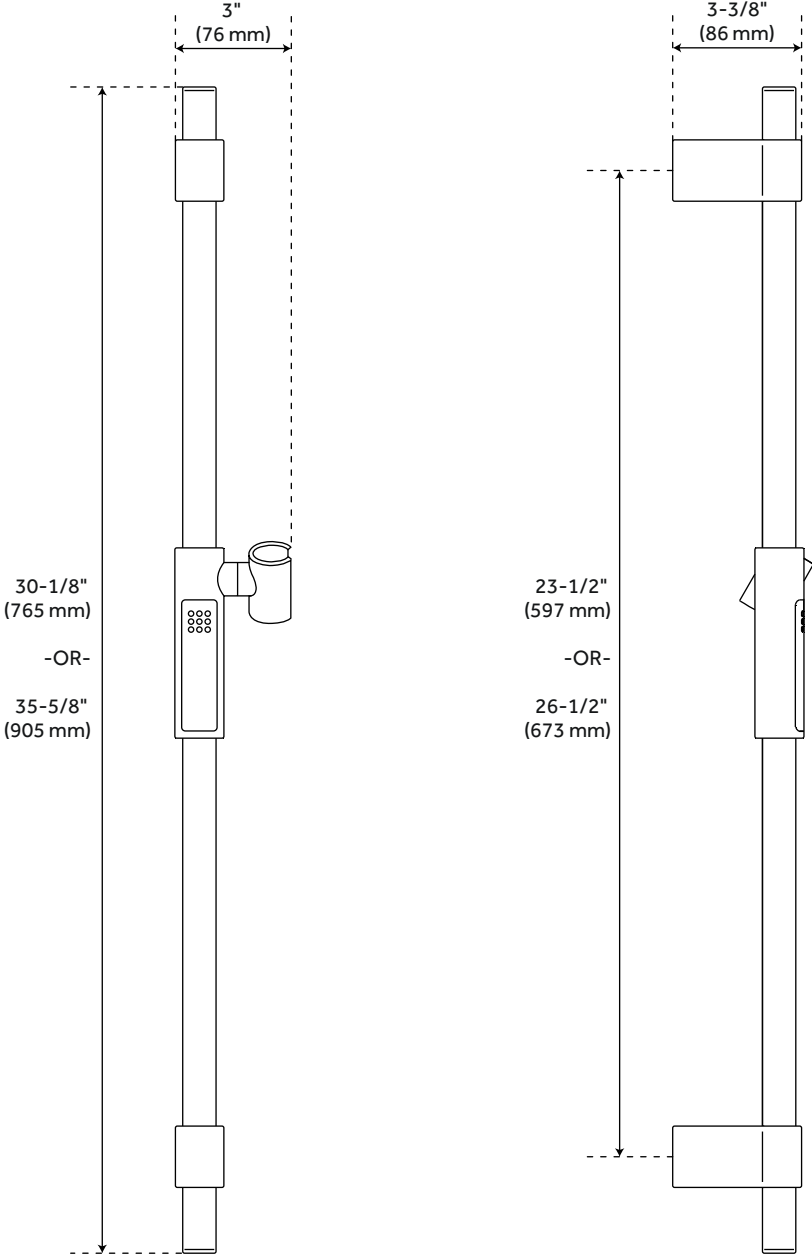

VILAMONTE SLIDE BAR FOR HAND SHOWER

SKU: 953935

Code: SHSB3050BN

All dimensions and specifications are nominal and may vary. Use actual products for accuracy in critical situations.