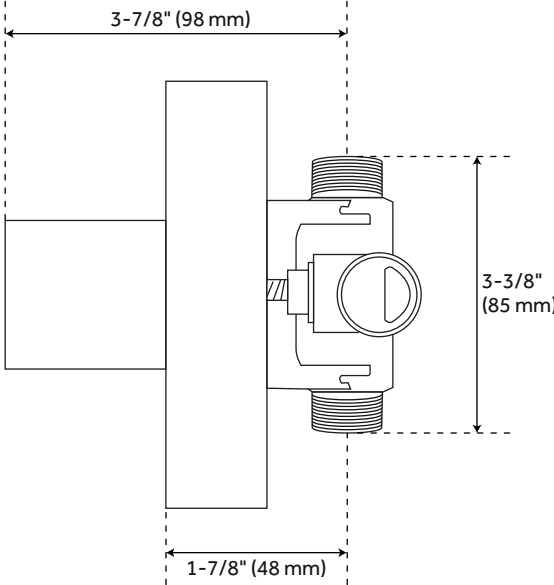

VILAMONTE PRESSURE BALANCE TUB AND SHOWER ROUGH-IN VALVE

SKU: 953935

Code: SH4001

All dimensions and specifications are nominal and may vary. Use actual products for accuracy in critical situations.