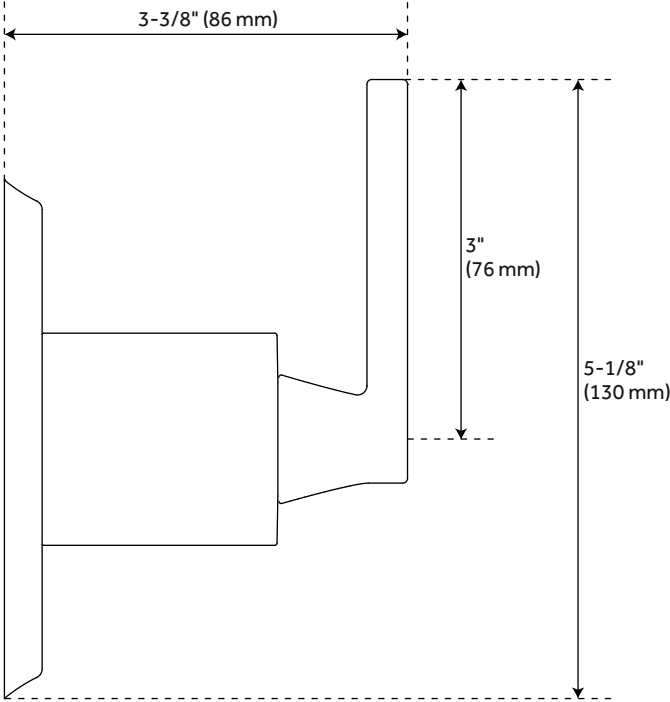

## FEATURES

Installation Type: Residential  
Features: Pressure-Balanced  
Design: Modern  
Material: Metal  
Mounting Hardware Included: Yes  
Assembly Required: Yes  
Handle Type: Lever  
Body Sprays: No  
Shower Head Installation Type: Wall  
Number of Shower Heads: 1  
Shower Head Diameter: 6"  
Shower Head Material: ABS  
Shower Head Spray: Single Function  
Shower Arm Included: Yes  
Shower Arm Extension: 6-7/8"  
Shower Head IPS: 1/2"  
Shower Head Swivel: Yes  
Valve Trim Diameter: 6-11/16"  
Slide Bar Length: 30"  
Hand Shower Length: 8-7/16"  
Hand Shower Hose Length: 60"  
Hand Shower Material: ABS  
Hand Shower Flow Rate: 1.8 gpm (6.8L/min) max @ 80 psi  
Diverter Included: Yes  
Diverter Outlets: 3  
Shower Head Flow Rate: 1.8 gpm (6.8 L/min) @ 80 psi  
Ceramic Disc Cartridges: Yes  
Weight: 15.05

### Vilamonte In-Wall Shower Diverter Trim:

- Wall thickness range: 1" - 1-3/4".

# VILAMONTE PRESSURE BALANCE SHOWER VALVE TRIM

SKU: 953935  
Code: SHVL8020G

All dimensions and specifications are nominal and may vary. Use actual products for accuracy in critical situations.

# VILAMONTE IN-WALL SHOWER DIVERTER

SKU: 948907

SHVL9005

All dimensions and specifications are nominal and may vary. Use actual products for accuracy in critical situations.