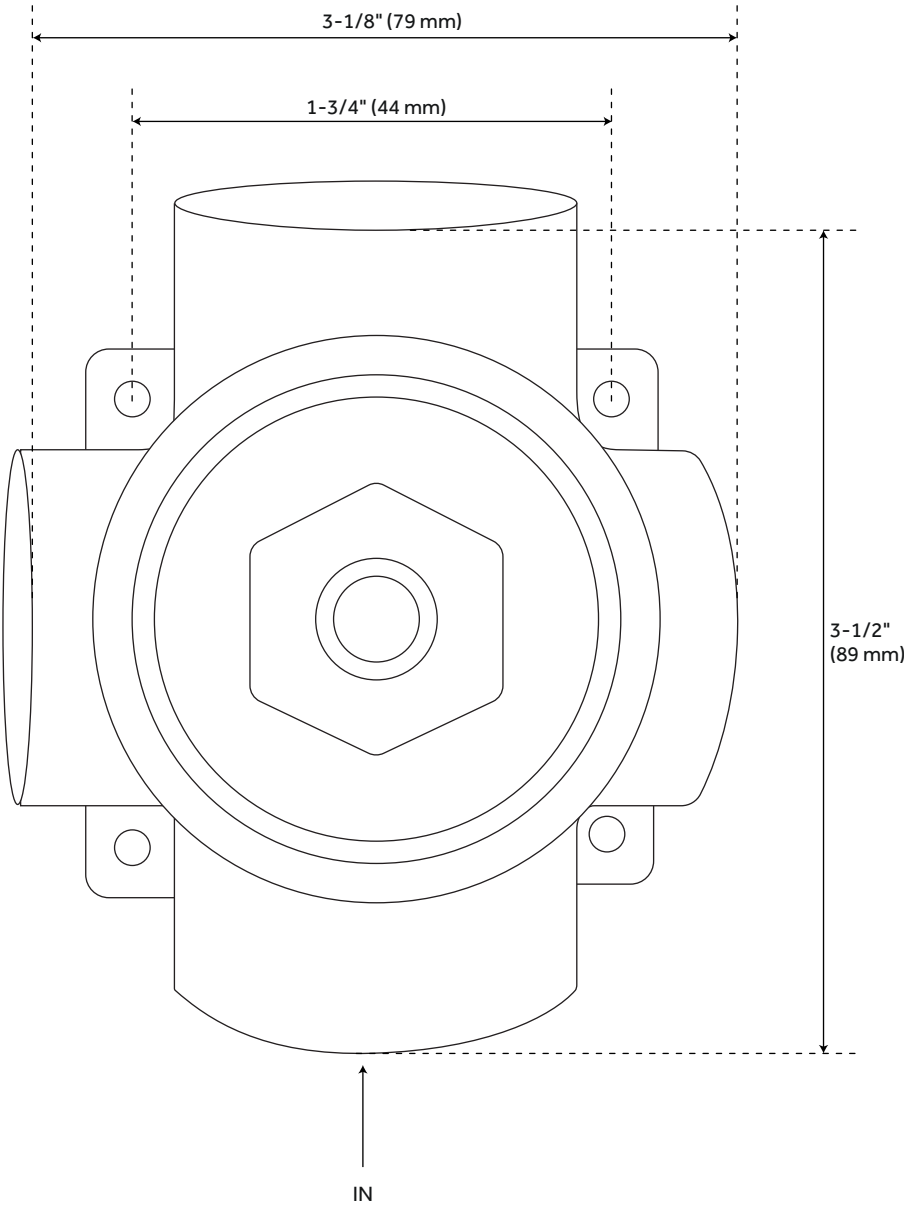

VILAMONTE OPTIONAL 3-WAY IN-WALL DIVERTER ROUGH-IN VALVE - 3/4"

SKU: 953935

Code: SH6103

All dimensions and specifications are nominal and may vary. Use actual products for accuracy in critical situations.