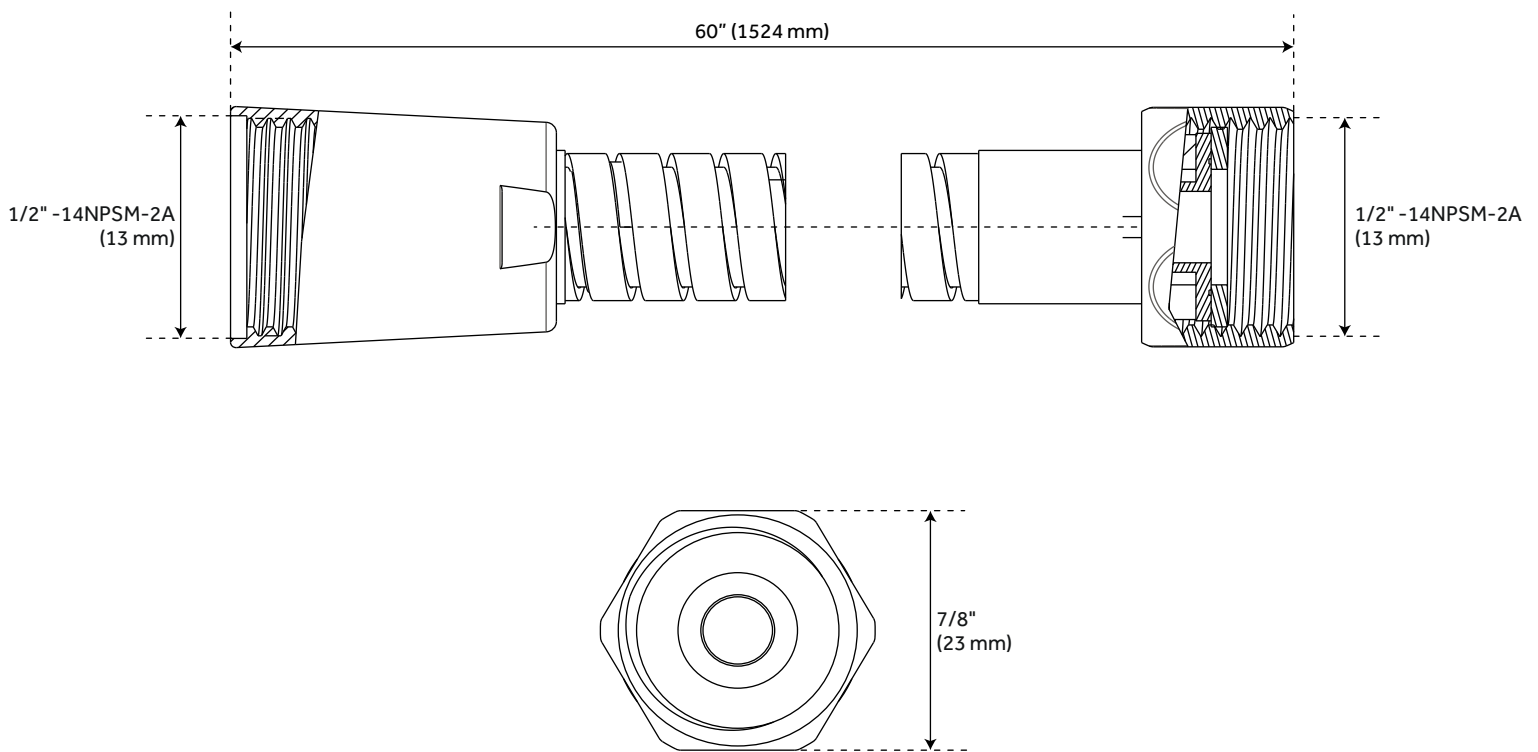

VILAMONTE STRETCHABLE METAL HAND SHOWER HOSE

SKU: 953935

Code: SHH1010

All dimensions and specifications are nominal and may vary. Use actual products for accuracy in critical situations.