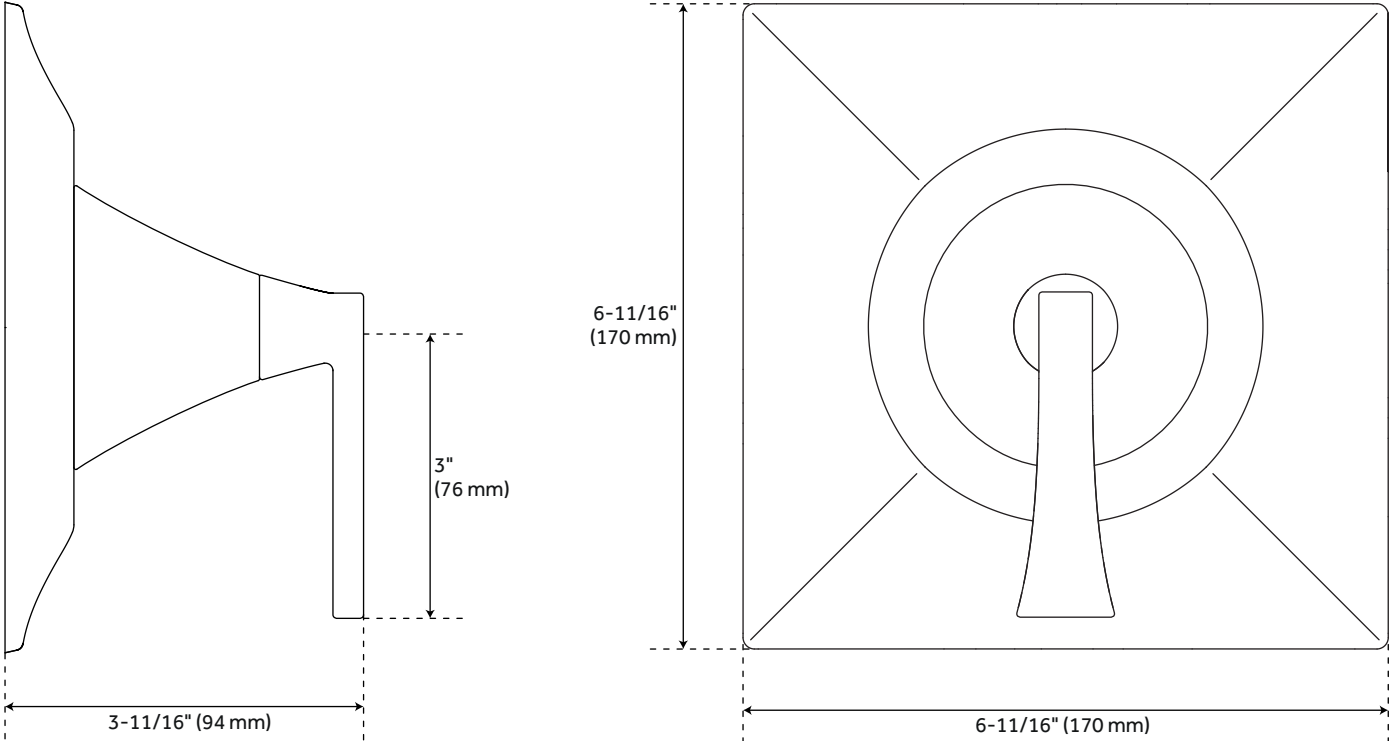

VILAMONTE PRESSURE BALANCE SHOWER VALVE TRIM

SKU: 953935
Code: SHVL8020G

All dimensions and specifications are nominal and may vary. Use actual products for accuracy in critical situations.