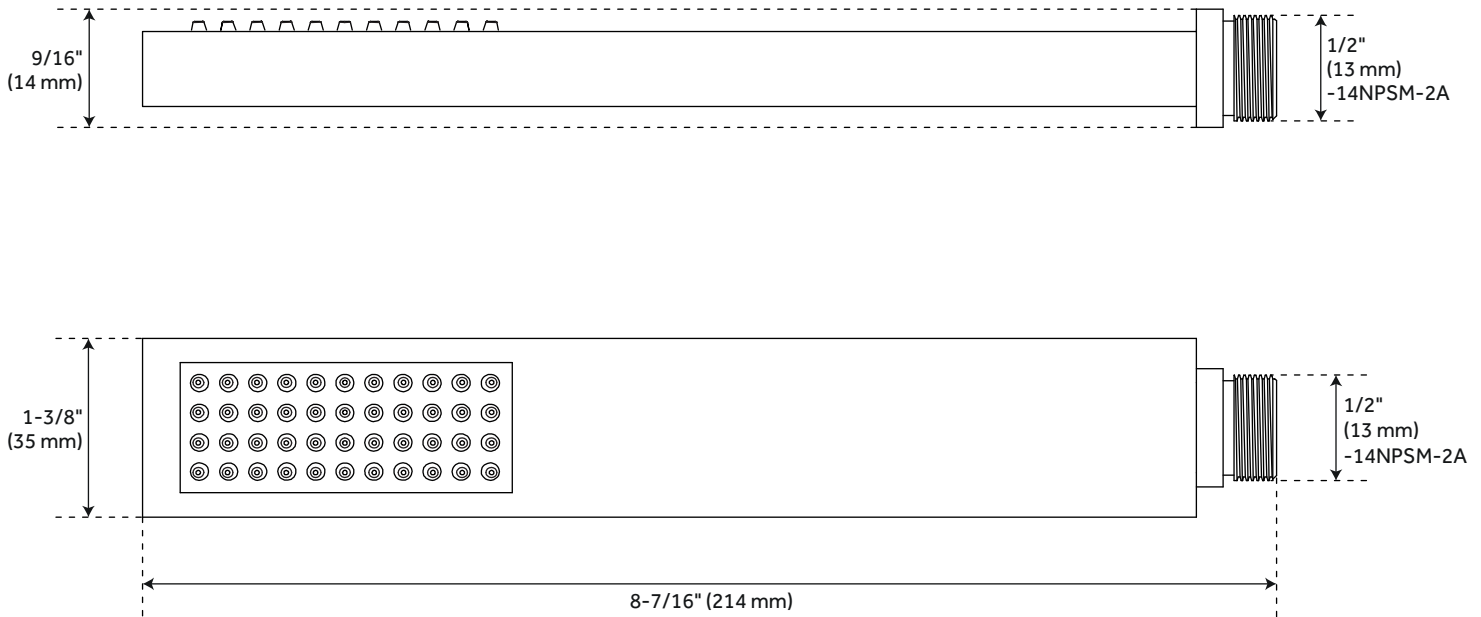

VILAMONTE HAND SHOWER

SKU: 953935

Code: SHHS4080G

All dimensions and specifications are nominal and may vary. Use actual products for accuracy in critical situations.