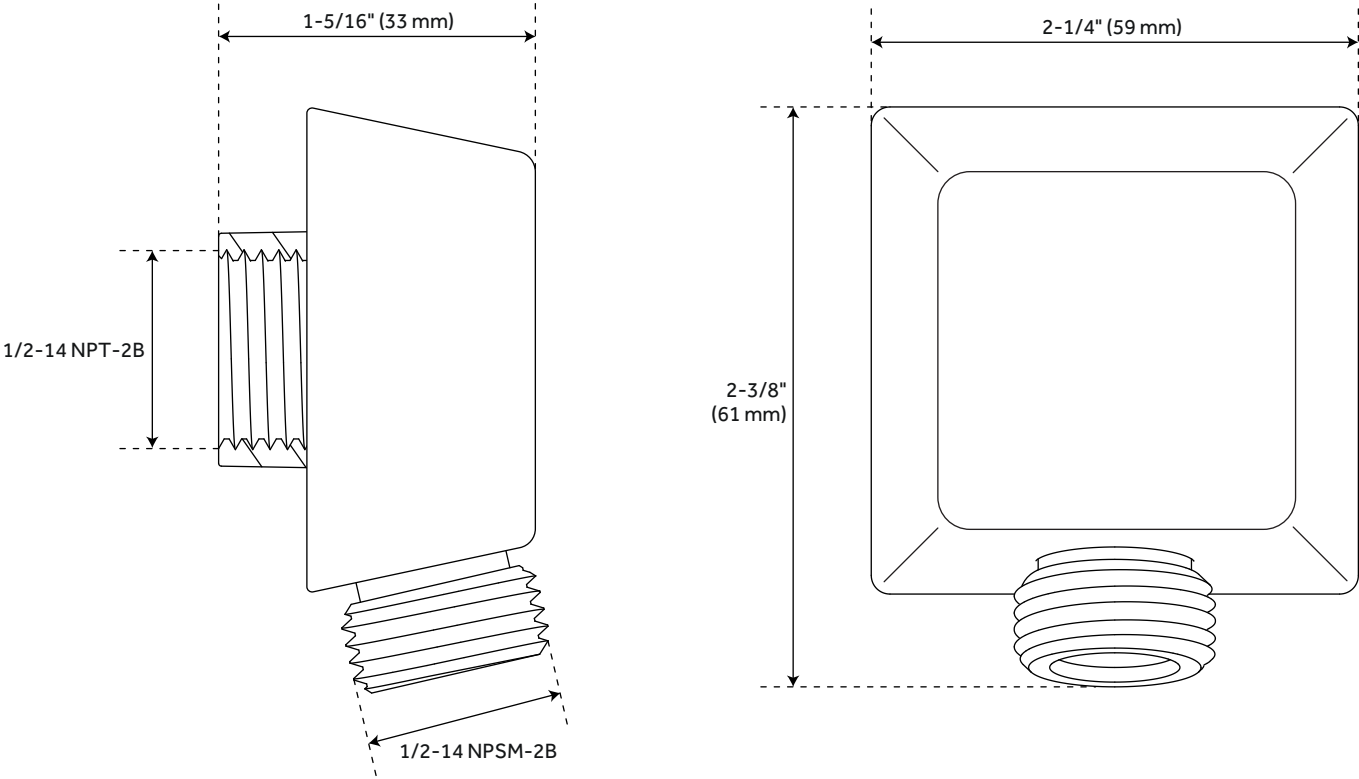

## FEATURES

Installation Type: Residential  
Features: Pressure-Balanced  
Design: Modern  
Material: Metal  
Mounting Hardware Included: Yes  
Assembly Required: Yes  
Handle Type: Lever  
Body Sprays: No  
Shower Head Installation Type: Wall  
Number of Shower Heads: 1  
Shower Head Diameter: 6"  
Shower Head Material: ABS  
Shower Head Spray: Single Function  
Shower Arm Included: Yes  
Shower Arm Extension: 6-7/8"  
Shower Head IPS: 1/2"  
Shower Head Swivel: Yes  
Valve Trim Diameter: 6-11/16"  
Slide Bar Length: 30"  
Hand Shower Length: 8-7/16"  
Hand Shower Hose Length: 60"  
Hand Shower Material: ABS  
Hand Shower Flow Rate: 1.8 gpm (6.8L/min) max @ 80 psi  
Diverter Included: Yes  
Diverter Outlets: 3  
Shower Head Flow Rate: 1.8 gpm (6.8 L/min) @ 80 psi  
Ceramic Disc Cartridges: Yes  
Weight: 15.05

# VILAMONTE IN-WALL SHOWER DIVERTER

SKU: 948907

SHVL9005

All dimensions and specifications are nominal and may vary. Use actual products for accuracy in critical situations.

# VILAMONTE CONTEMPORARY SQUARE WATER SUPPLY ELBOW FOR HAND SHOWER

SKU: 953935

Code: SHWE2020

All dimensions and specifications are nominal and may vary. Use actual products for accuracy in critical situations.