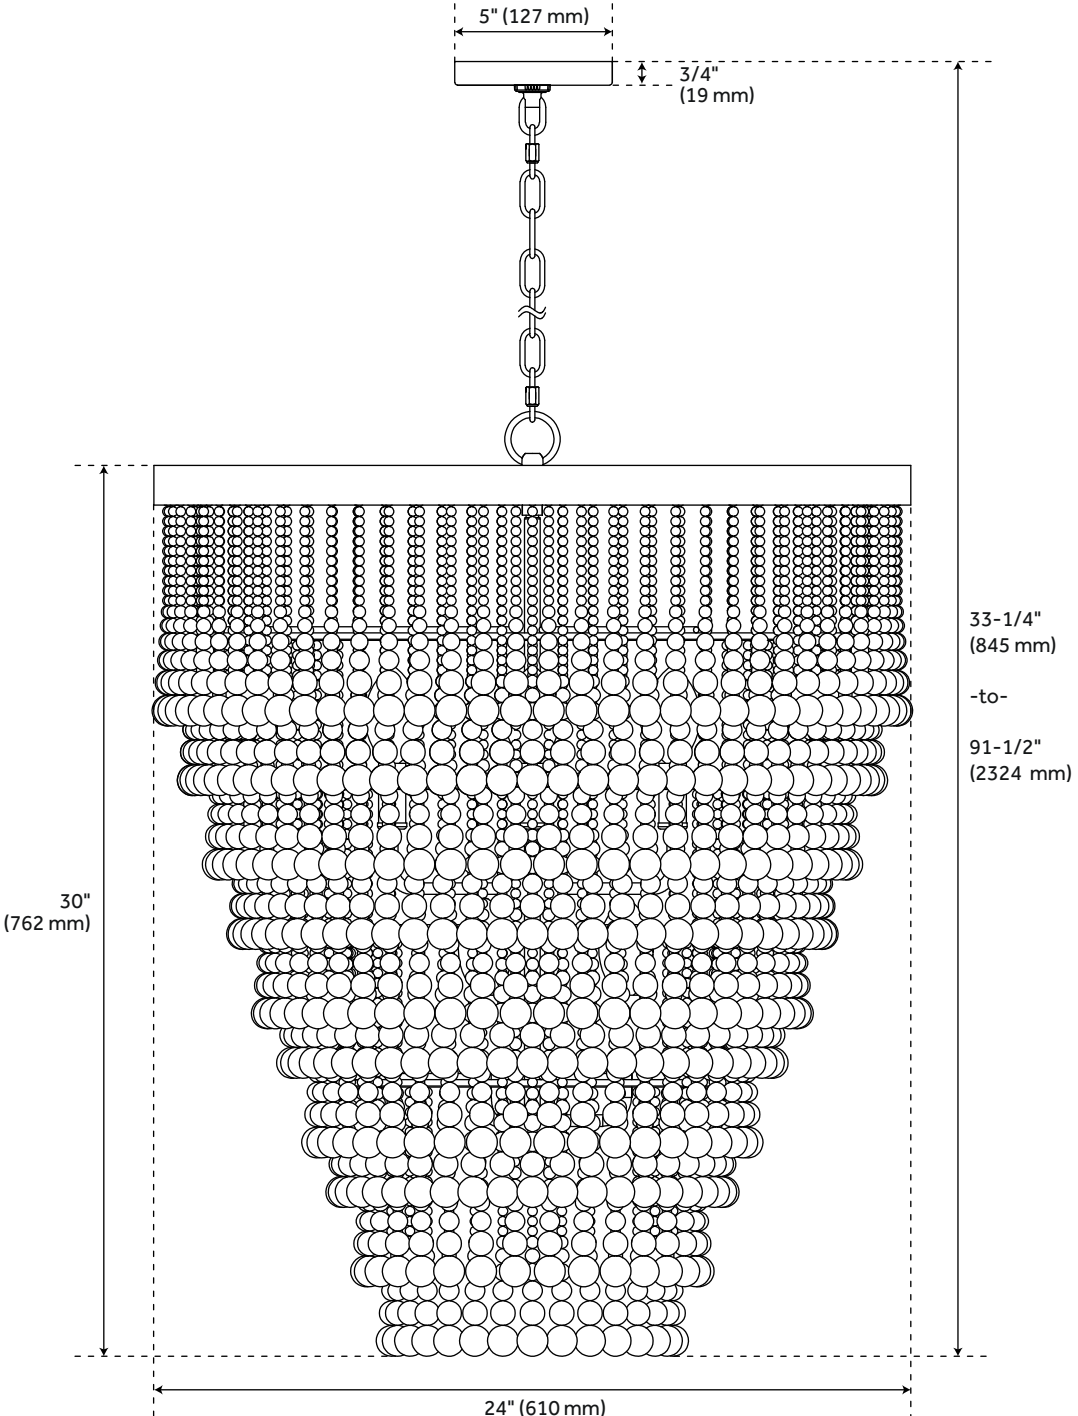

WYNDELL 6-LIGHT PENDANT

SKU: 953938

Code: SHPL3576, SHPL3577

CODES/STANDARDS

UL 1598 / CSA C22.2 No 250.0

FEATURES

Installation Type: Ceiling Mount

Design: Organic

Material: Steel, Wood

Width: 24"

Height: 30"

Mounting Hardware Included: Yes

Number of Bulbs: 6

Location Type: Suitable for Dry Locations

Bulbs Included: No

Bulb Type: Candelabra E12

Wattage per Bulb: 60

Canopy/Backplate Depth: 3/4"

Canopy/ Backplate Width: 5"

Weight: 36.63

Wire Length: 180

Sloped Ceiling Compatible: Yes

Chain Length: 60"

REVISED 7/12/2023

WYNDELL 6-LIGHT PENDANT

SKU: 953938

ADDITIONAL FEATURES

- Hardwired.
- Has blue or green ombre wood beads.
- Canopy and Chain are Brushed Nickel.

REVISED 7/12/2023

WYNDELL 6-LIGHT PENDANT

All dimensions and specifications are nominal and may vary. Use actual products for accuracy in critical situations.