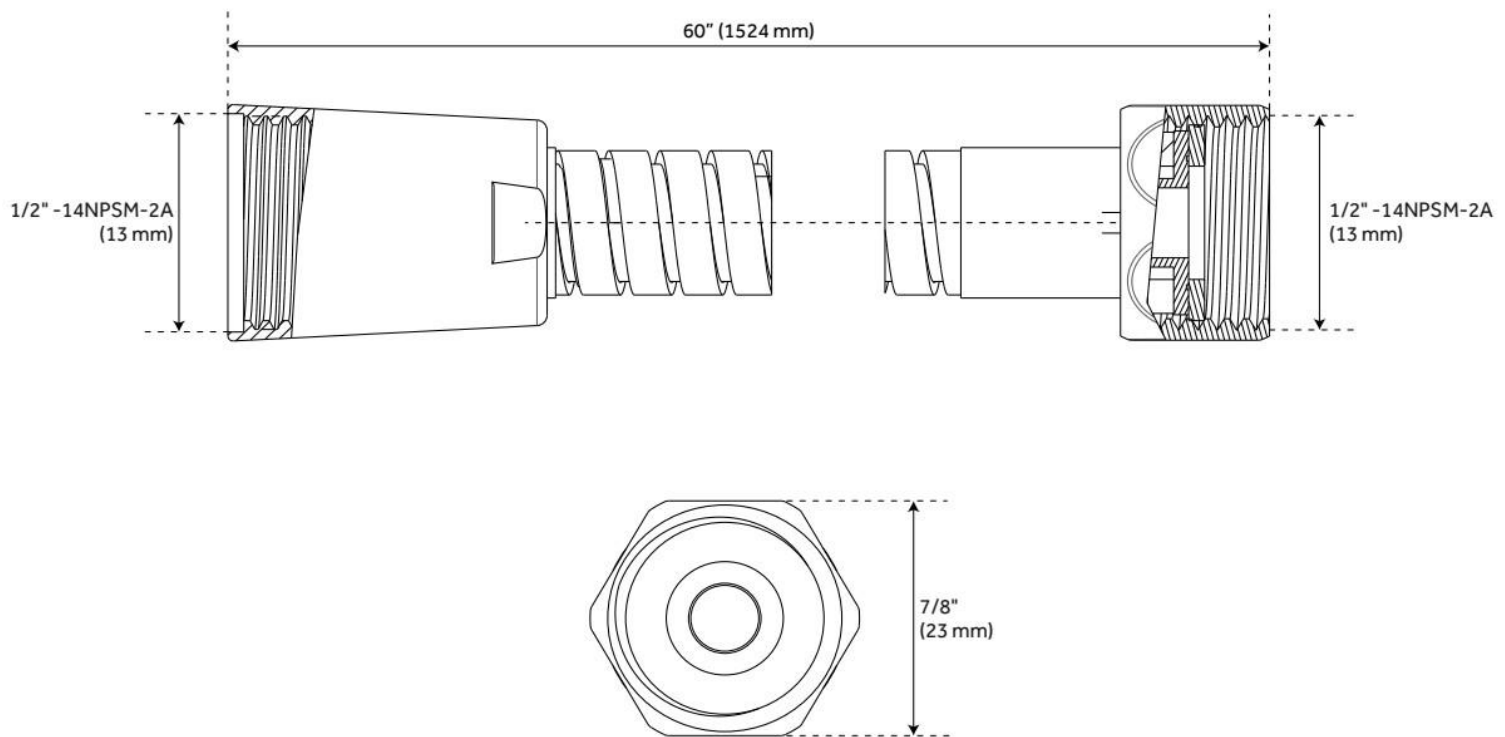

180 degrees swivel shower hose connection.

Stretchable Metal Hand Shower Hose:

60" - 72" stretchable metal shower hose.

Double spiral construction.

Metal conical nut.

Single function hand shower :

Factory installed backflow prevention check valve.

## ADDITIONAL FEATURES

- 60" - 72" stretchable metal shower hose.
- Double spiral construction.
- Metal conical nut.

REVISED 5/24/2024

# 60" STRETCHABLE METAL HAND SHOWER HOSE

SKU: 948938

Code: SHH1010, SH484205, SH485500, SHH1010PB

REVISED 5/24/2024