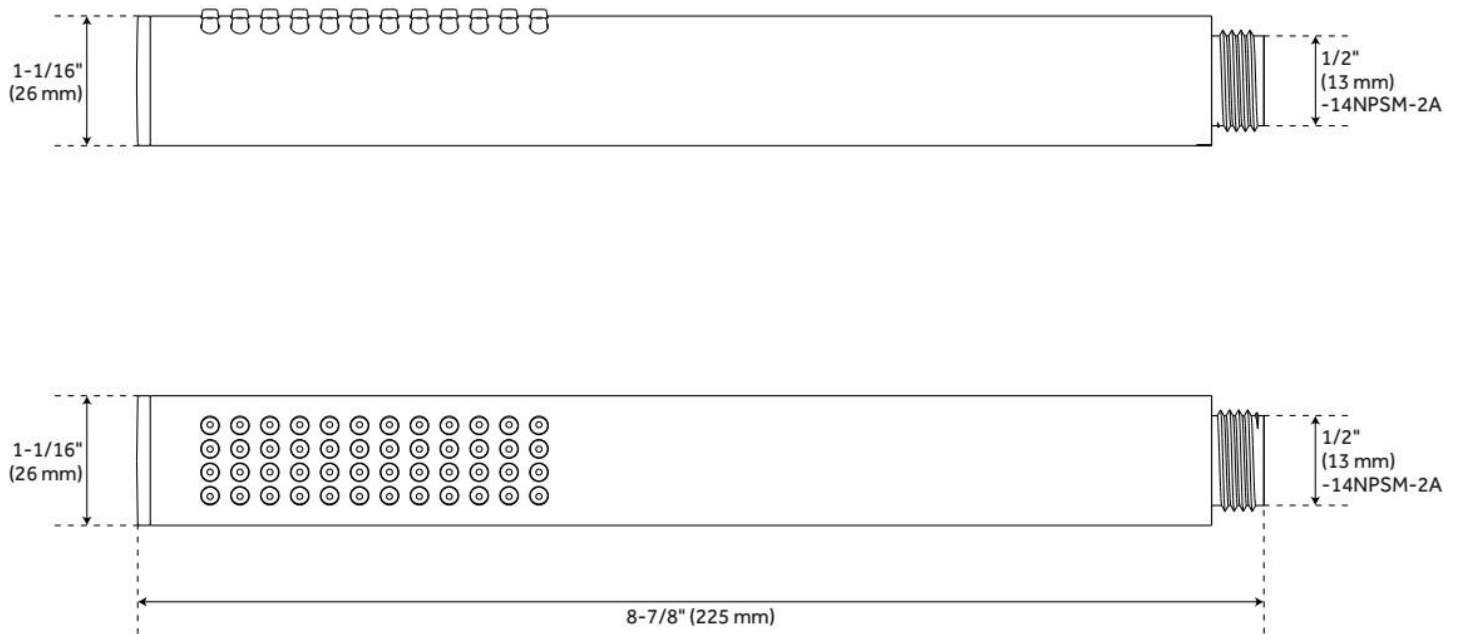

CONTEMPORARY TUBULAR HAND SHOWER

SKU: 948923

Code: SHHS4030G, SH488912, SHHS4030GPB

REVISED 5/24/2024