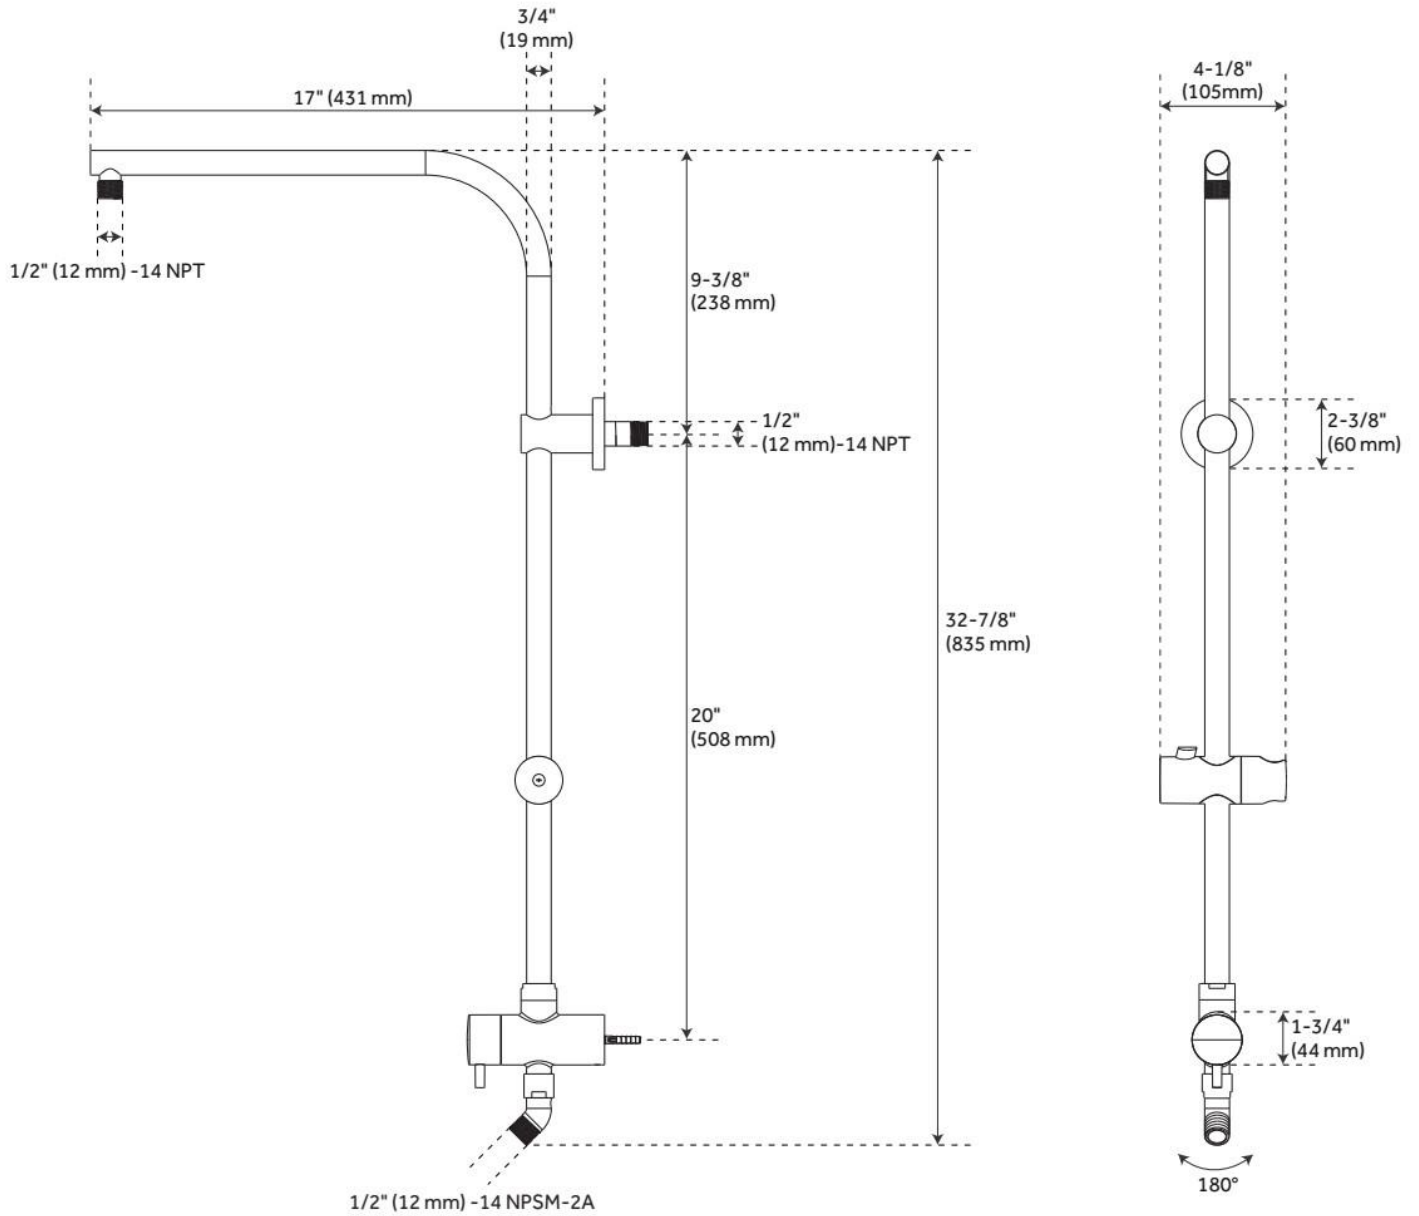

RETROFIT EXPOSED PIPE SHOWER RAIL

SKU: 948915
Code: SHSR7010

REVISED 5/24/2024