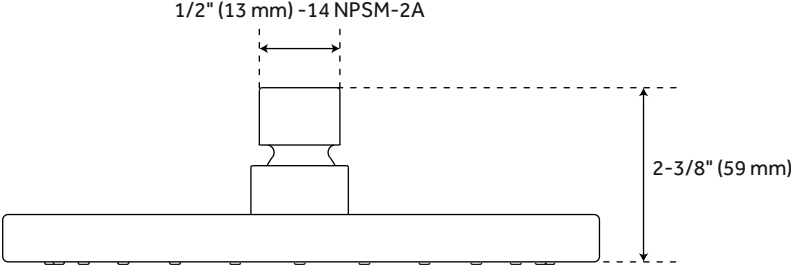

ADDITIONAL FEATURES

- 60" - 72" stretchable metal shower hose.
- Double spiral construction.
- Metal conical nut.

REVISED 5/24/2024

60" STRETCHABLE METAL HAND SHOWER HOSE

SKU: 948938

Code: SHH1010, SH484205, SH485500, SHH1010PB

REVISED 5/24/2024

8" MODERN ROUND RAINFALL SHOWER HEAD - 1.8 GPM - CHROME

SKU: 948948-18

Code: SHRSB820RG, SH484203, SH485499, SHRSB820RGPB

FEATURES

Material: ABS

Shower Head Swivel: Yes

ASME A112.18.1/CSA B125.1, CEC Listed, WaterSense by IAPMO, Massachusetts Accepted, LISTED ID: SHRSB820RG*

ADDITIONAL FEATURES

- Single function shower head (full spray).
- Easy clean rubber nozzles.
- Brass ball joint.

REVISED 5/24/2024

MODERN ROUND RAINFALL SHOWER HEAD - 1.8 GPM

All dimensions and specifications are nominal and may vary. Use actual products for accuracy in critical situations.