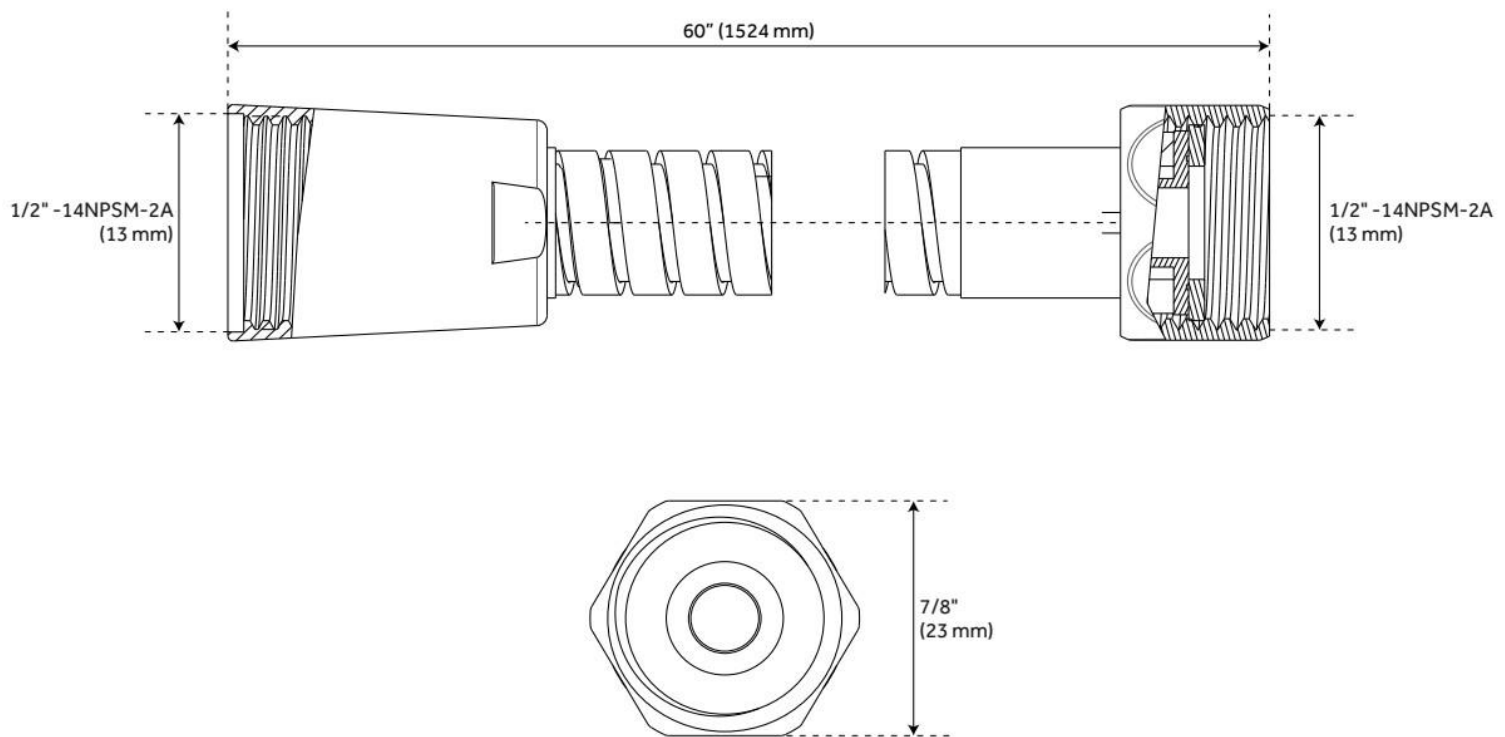

RETROFIT EXPOSED PIPE SHOWER SET

SKU: 953949

Code: SIG485434, SIG485435, SIG485436

FEATURES

Material: Brass

Shower Head Swivel: Yes

Hand Shower Flow Rate: 1.8 gpm (6.8 L/min) @ 80 psi

Cartridge Type: Ceramic Disc

REVISED 5/24/2024

60" STRETCHABLE METAL HAND SHOWER HOSE

SKU: 948938

Code: SHH1010, SH484205, SH485500, SHH1010PB

FEATURES

Connection Type: 1/2" IPS

ASME A112.18.1/CSA B125.1, Massachusetts Accepted, LISTED ID: SHH1010*

ADDITIONAL FEATURES

- 60" - 72" stretchable metal shower hose.
- Double spiral construction.
- Metal conical nut.

REVISED 5/24/2024

60" STRETCHABLE METAL HAND SHOWER HOSE

SKU: 948938

Code: SHH1010, SH484205, SH485500, SHH1010PB

REVISED 5/24/2024

8" MODERN ROUND RAINFALL SHOWER HEAD - 1.8 GPM - CHROME

SKU: 948948-18

Code: SHRSB820RG, SH484203, SH485499, SHRSB820RGPB

FEATURES

Material: ABS

Shower Head Swivel: Yes

ASME A112.18.1/CSA B125.1, CEC Listed, WaterSense by IAPMO, Massachusetts Accepted, LISTED ID: SHRSB820RG*