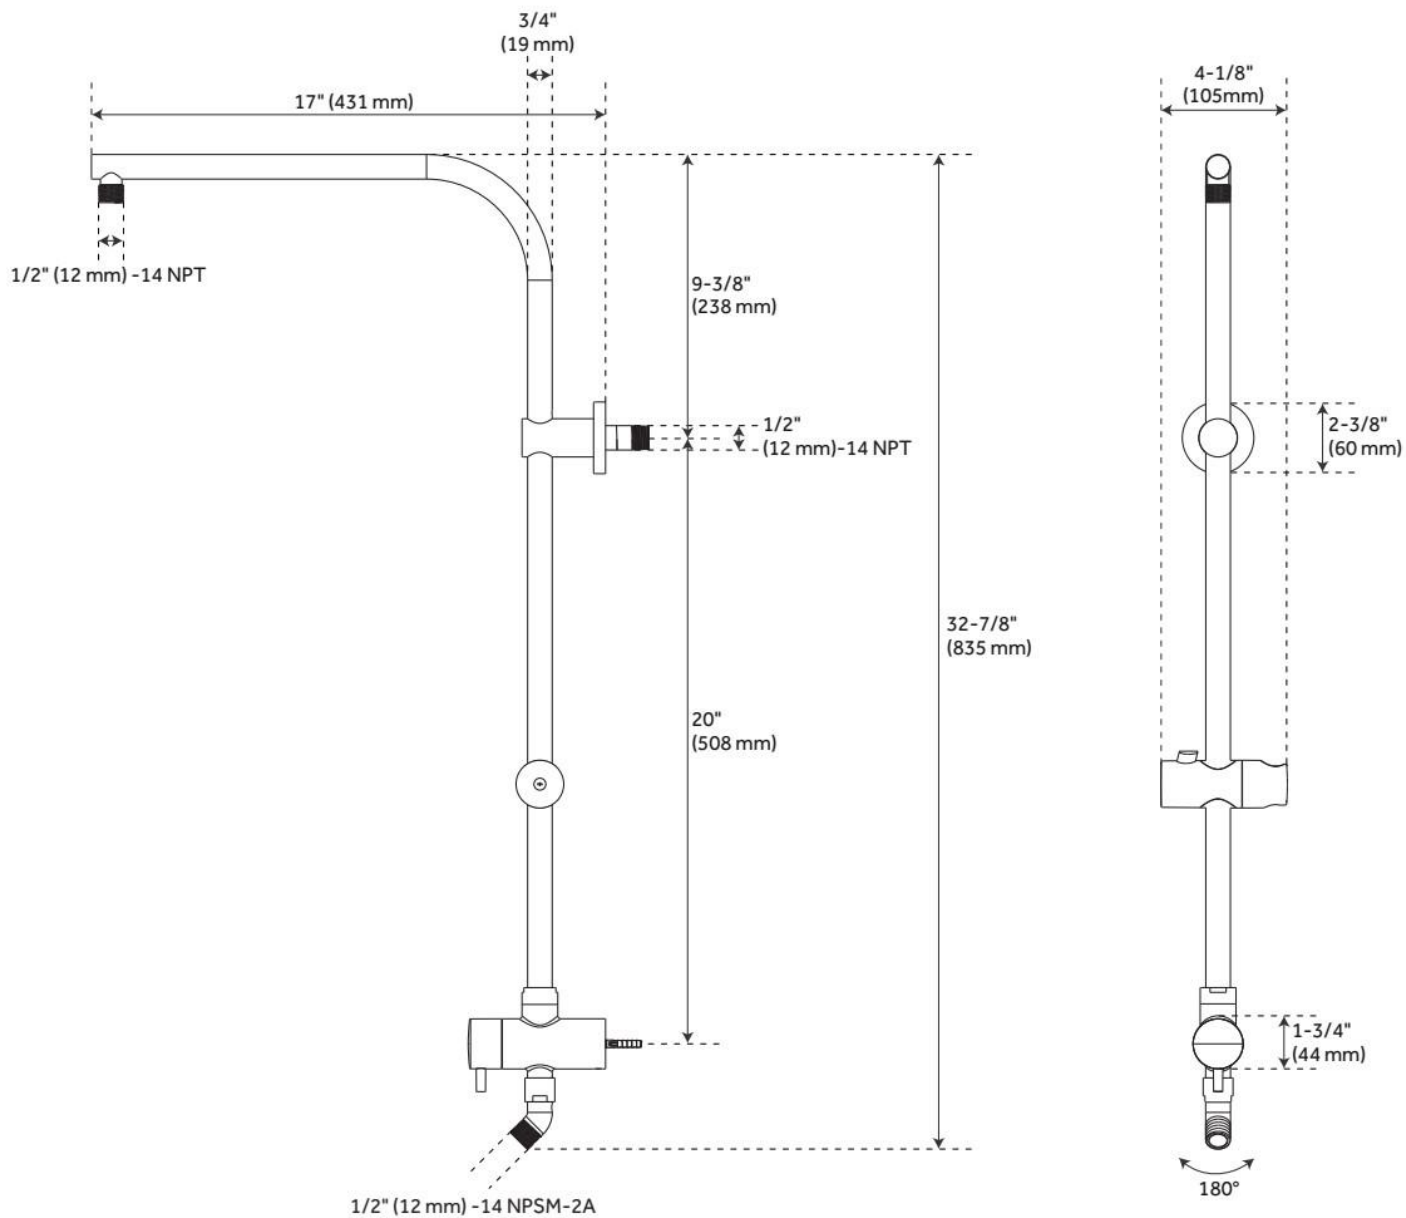

RETROFIT EXPOSED PIPE SHOWER RAIL

SKU: 948915
Code: SHSR7010

REVISED 5/24/2024