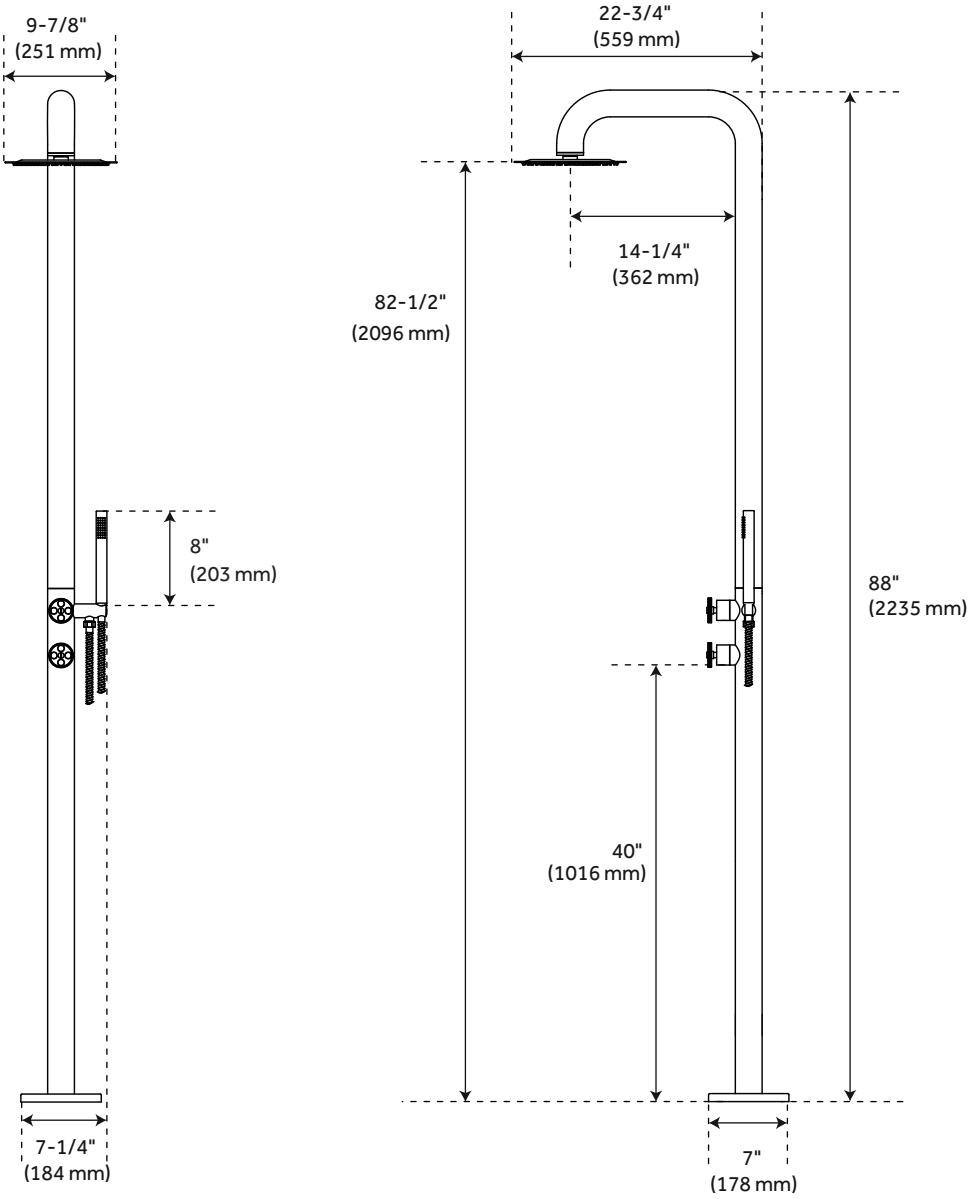

## FEATURES

Features: Hand Shower Included  
Material: Stainless Steel  
Length: 7-1/4"  
Width: 22-3/4"  
Height: 88"  
Base Plate Height: 7/8"  
Mounting Hardware Included: Yes  
Assembly Required: Yes  
Handle Type: Knob  
Base Plate Width: 7"  
Number of Shower Heads: 1  
Shower Head Diameter: 9-7/8"  
Shower Head Material: Stainless Steel  
Shower Head Spray: Rainfall  
Shower Arm Extension: 14-1/4"  
Shower Head Swivel: Yes  
Hand Shower Hose Length: 58"  
Hand Shower Flow Rate: 1.75 gpm (6.6 L/min) @80 psi  
Diverter Included: Yes  
Diverter Outlets: 2  
Shower Head Flow Rate: 1.75 gpm (6.6 L/min) @80 psi  
Handle Material: Stainless Steel  
Weight: 29

# TINSLEY FREESTANDING OUTDOOR SHOWER PANEL WITH HAND SHOWER

SKU: 953966 Code:  
SH441150, SH478729

## ADDITIONAL FEATURES

- Double inlet water line connection for hot and cold water.

REVISED 2/12/2024

# TINSLEY OUTDOOR SHOWER

All dimensions and specifications are nominal and may vary. Use actual products for accuracy in critical situations.